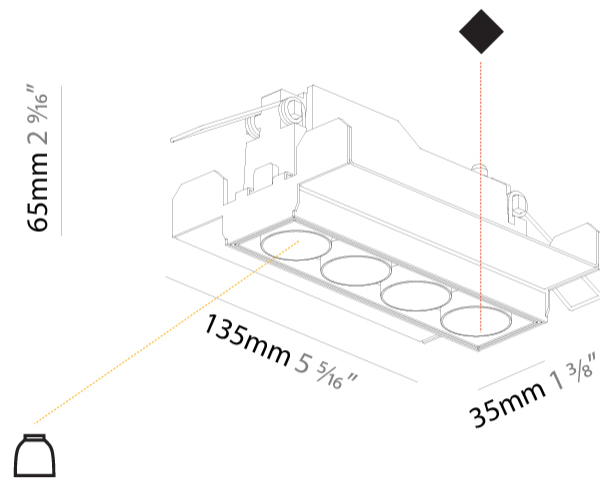

ELECTRICAL

Lamp Type: LED (Zhaga Standard)
Input Wattage (W): 14.3
Total Output Wattage (W): 13.3
Dimming: Tri-Mode (Non-Dimming and Phase Dimming (120Vac only) and 0-10V Dimming)
Driver Included: No
Driver Location: Recessed Housing
Driver Type: Constant Current - Universal
Driver Class: Class 2
Housing: See components
Input Voltage (V): 120 - 277
Constant Current (MA): 1050

LED

Number of LEDs: 4
Color Temperature (°K): 2700 / 3000 / 3500 / 4000
Max. Delivered Lumen (lm): 750 / 850 / 862 / 880
CRI: >90 CRI
Lamp Life (hrs): 50000
Upon Request: Special Color Temperature

OPTICAL

Reflector: 8 / 14 / 34
Upon Request: Special Beam Angles

RATINGS AND CERTIFICATIONS

Zaneen Group Inc. © 2026, 1 800 388 3382, F 416-247-9319, www.zaneen.com

Certified by: CSA Certified, ETL and CEM Standards

For assistance on 'custom' specifications, contact zteam@zaneen.com.

In an effort to supply the best product, we reserve the right to change specifications or materials without notice. The most recent specification sheets are found at zaneen.com