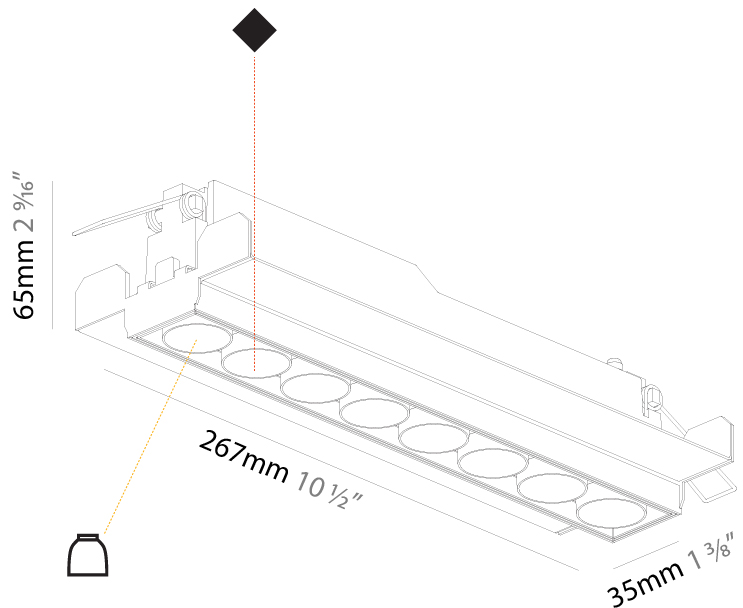

ELECTRICAL

Lamp Type: LED (Zhaga Standard)
Input Wattage (W): 27
Total Output Wattage (W): 25.9
Dimming: Tri-Mode (Non-Dimming and Phase Dimming (120Vac only) and 0-10V Dimming)
Driver Included: No
Driver Location: Remote
Driver Type: Constant Current - Universal
Driver Class: Class 2
Input Voltage (V): 120 - 277
Constant Current (MA): 1050

LED

Number of LEDs: 8
Color Temperature (°K): 2700 / 3000 / 3500 / 4000
Max. Delivered Lumen (lm): MAX. 1561 / 1685 / 1721 / 1756
Nominal Lumen (lm): MAX. 1760 / 1900 / 1940 / 1980
CRI: >90 CRI
Lamp Life (hrs): 50000
Upon Request: Special Color Temperature

OPTICAL

Reflector: 8 / 14 / 34
Upon Request: Special Beam Angles

RATINGS AND CERTIFICATIONS

Zaneen Group Inc. © 2026, 1 800-388-3382, F 416-247-9319, www.zaneen.com

Certified by: CSA Certified, ETL and CEM Standards

For assistance on 'custom' specifications, contact zteam@zaneen.com.

In an effort to supply the best product, we reserve the right to change specifications or materials without notice. The most recent specification sheets are found at zaneen.com

PROJECT

TYPE

SPECIFIER

QUANTITY

DATE