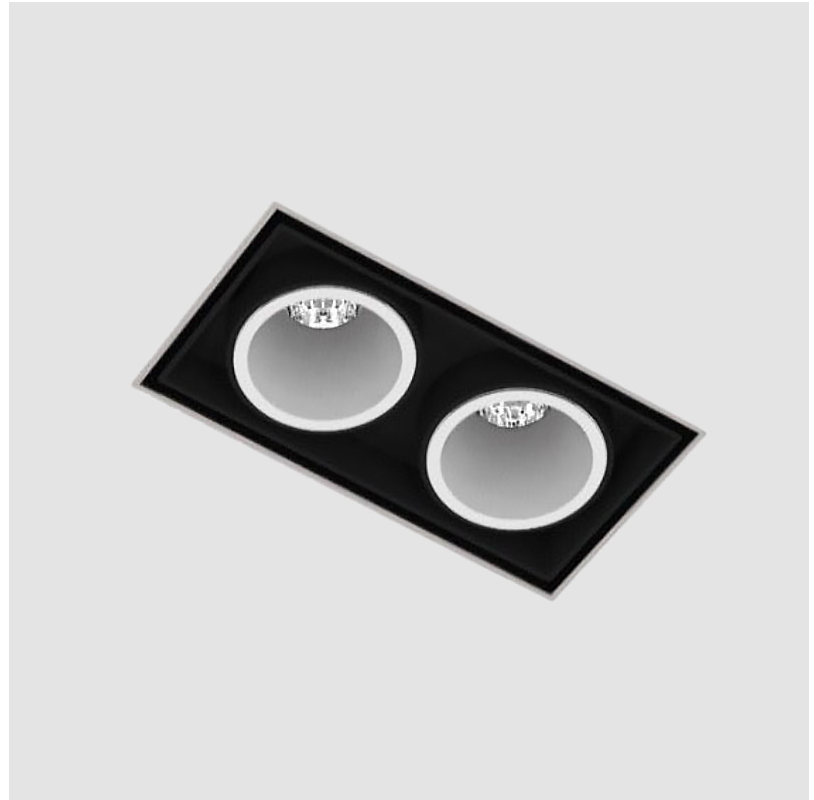

PHYSICAL

Aperture Sizes - Downlights: 1"
Shape: Rectangle
Length (mm): 70
Length (in): 2 ¾"
Width (mm): 35
Width (in): 1 ⅜"
Height (mm): 65
Height (in): 2 ⅝"
Ceiling Thickness (mm): 12.5
Ceiling Thickness (in): 1/2
Min. Recessing Depth (mm): 100
Min. Recessing Depth (in): 3 ⅙"
Weight (kg): 0.246
Weight (lbs): 0.54
Fixture Finish: SSR / BKV / CWI / CRY / HAB / UFT / ITA / RUA / FTG / MYG / LOD / PUS / FRO / FUP / KIA / POP / BLS / SPG / MEY / GOH / CHC / COM / ABZ / JAG / OBR / MOS / ROR
Holder Finish: WHI / BLK
Fixture Material: Aluminum Die Cast
Cut-out Measurements: 82mm / 3 1/4" x 42mm / 1 5/8"
Upon Request: Unique Ceiling Thickness

ELECTRICAL

Lamp Type: LED (Zhaga Standard)
Input Wattage (W): 7.7
Total Output Wattage (W): 6.6
Dimming: Tri-Mode (Non-Dimming and Phase Dimming (120Vac only) and 0-10V Dimming)
Driver Included: No
Driver Location: Remote
Driver Type: Constant Current - Universal
Driver Class: Class 2
Input Voltage (V): 120 - 277
Constant Current (MA): 1050

LED

Number of LEDs: 2
Color Temperature (°K): 2700 / 3000 / 3500 / 4000
Max. Delivered Lumen (lm): 319 / 348 / 356 / 363
Nominal Lumen (lm): 440 / 480 / 490 / 500
CRI: >90 CRI
Lamp Life (hrs): 50000
Upon Request: Special Color Temperature

OPTICAL

Reflector: 8 / 18 / 34
Upon Request: Special Beam Angles

RATINGS AND CERTIFICATIONS

Zaneen Group Inc. © 2026, 1 800-388-3382, F 416-247-9319, www.zaneen.com

Certified by CSA Certified, eUL and CEM Standards. For assistance on 'custom' specifications, contact zteam@zaneen.com.

In an effort to supply the best product, we reserve the right to change specifications or materials without notice. The most recent specification sheets are found at zaneen.com