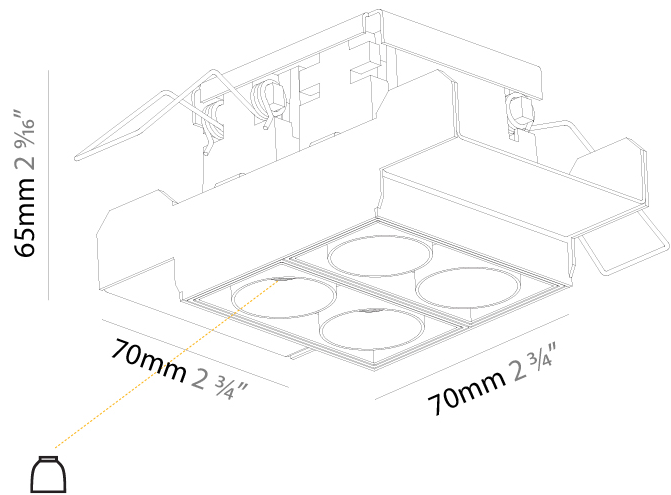

ELECTRICAL

Lamp Type: LED (Zhaga Standard)
Input Wattage (W): 14.3
Total Output Wattage (W): 13.2
Dimming: Tri-Mode (Non-Dimming and Phase Dimming (120Vac only) and 0-10V Dimming)
Driver Included: No
Driver Location: Recessed Housing
Driver Type: Constant Current - Universal
Driver Class: Class 2
Housing: See components
Input Voltage (V): 120 - 277
Constant Current (MA): 1050

LED

Number of LEDs: 4
Color Temperature (°K): 2700 / 3000 / 3500 / 4000
Max. Delivered Lumen (lm): 780 / 830 / 833 / 850
CRI: >90 CRI
Lamp Life (hrs): 50000
Upon Request: Special Color Temperature

OPTICAL

Reflector: 10 / 20 / 40
Upon Request: Special Beam Angles

RATINGS AND CERTIFICATIONS

Certified By: CSA Certified to UL and CSA Standards
IP rating: IP20

Zaneen Group Inc. © 2026, T 1800-388-3382, F 416-247-9319, www.zaneen.com

Available for International specifications by adding 'INT' at the end of the existing Model #. For assistance on 'custom' specifications, contact zteam@zaneen.com.

In a constant effort to supply the best product, we reserve the right to change specifications or materials without notice. The most recent specification sheets are found at zaneen.com

100mm
3 15/16"

12 1/2 mm
1/2"

82mm x 82mm
3 1/4" x 3 1/4"