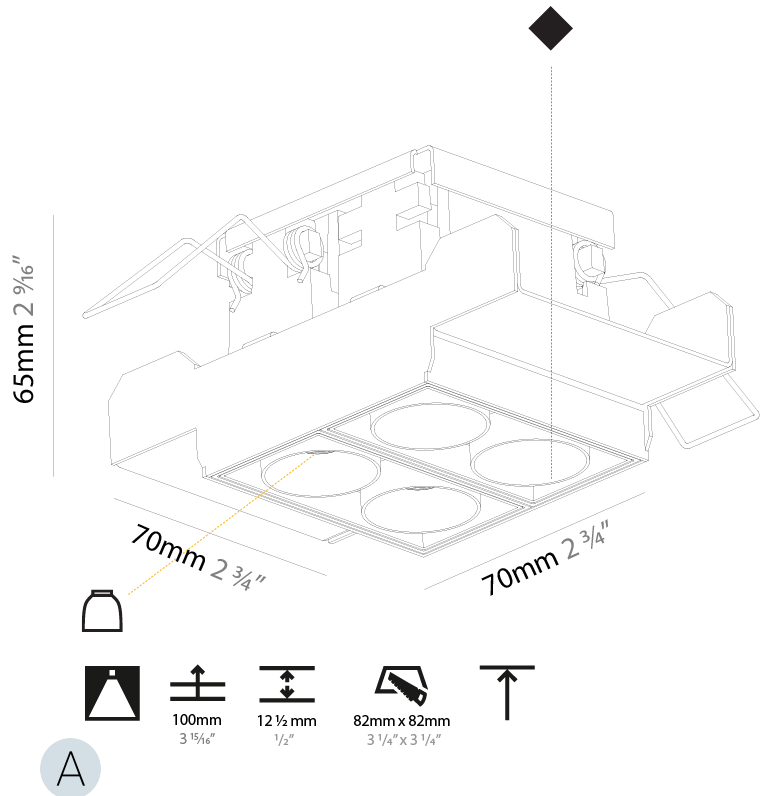

ELECTRICAL

Lamp Type: LED (Zhaga Standard)
Input Wattage (W): 18
Total Output Wattage (W): 16.4
Dimming: Tri-Mode (Non-Dimming and Phase Dimming (120Vac only) and 0-10V Dimming)
Driver Included: No
Driver Location: Recessed Housing
Driver Type: Constant Current - Universal
Driver Class: Class 2
Housing: See components
Input Voltage (V): 120 - 277
Constant Current (MA): 1050

LED

Number of LEDs: 4
Color Temperature (°K): 2700 / 3000 / 3500 / 4000
Max. Delivered Lumen (lm): Max. 887
CRI: >90 CRI
Lamp Life (hrs): 50000
Upon Request: Special Color Temperature

OPTICAL

Reflector: 8 / 18 / 34
Upon Request: Special Beam Angles

RATINGS AND CERTIFICATIONS

Certified By: CSA Certified to UL and CSA Standards
Zaneen Lighting Inc. © 2024, 11801-388-1389, F-416-247-9389, www.zaneen.com

For International specifications by adding 'INT' at the end of the existing Model #. For assistance on 'custom' specifications, contact zteam@zaneen.com. In a constant effort to supply the best product, we reserve the right to change specifications or materials without notice. The most recent specification sheets are found at zaneen.com