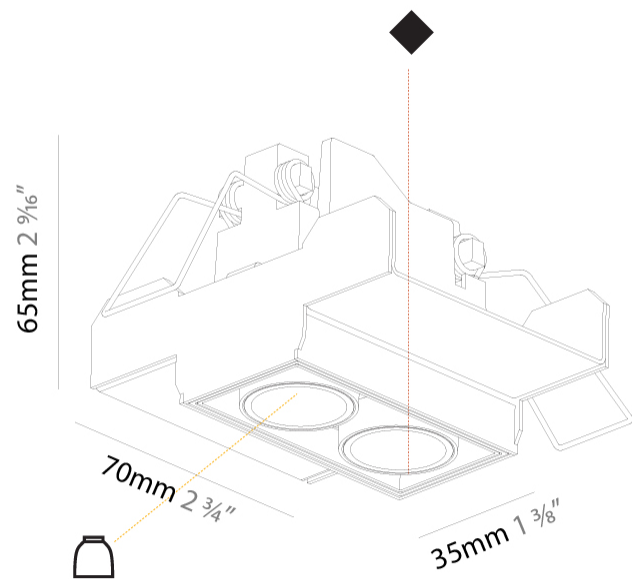

PHYSICAL

Aperture Sizes - Downlights: 1"
Shape: Rectangle
Length (mm): 70
Length (in): 2 ¾"
Width (mm): 35
Width (in): 1 ⅜"
Height (mm): 65
Height (in): 2 ⅝"
Ceiling Thickness (mm): 12.5
Ceiling Thickness (in): 1/2
Min. Recessing Depth (mm): 100
Min. Recessing Depth (in): 3 ⅙"
Weight (kg): 0.246
Weight (lbs): 0.54
Fixture Finish: SSR / BKV / CWI / CRY / HAB / UFT / ITA / RUA / FTG / MYG / LOD / PUS / FRO / FUP / KIA / POP / BLS / SPG / MEY / GOH / CHC / COM / ABZ / JAG / OBR / MOS / ROR
Holder Finish: WHI / BLK
Fixture Material: Aluminum Die Cast
Cut-out Measurements: 82mm / 3 1/4" x 42mm / 1 5/8"
Upon Request: Unique Ceiling Thickness

ELECTRICAL

Lamp Type: LED (Zhaga Standard)
Input Wattage (W): 7.7
Total Output Wattage (W): 6.6
Dimming: Tri-Mode (Non-Dimming and Phase Dimming (120Vac only) and 0-10V Dimming)
Driver Included: No
Driver Location: Remote
Driver Type: Constant Current - Universal
Driver Class: Class 2
Input Voltage (V): 120 - 277
Constant Current (MA): 1050

LED

Number of LEDs: 2
Color Temperature (°K): 2700 / 3000 / 3500 / 4000
Max. Delivered Lumen (lm): 319 / 348 / 356 / 363
Nominal Lumen (lm): 440 / 480 / 490 / 500
CRI: >90 CRI
Lamp Life (hrs): 50000
Upon Request: Special Color Temperature

OPTICAL

Reflector: 8 / 18 / 34
Upon Request: Special Beam Angles

RATINGS AND CERTIFICATIONS

Zaneen Group Inc. © 2026, 1 800-388-3382, F 416-247-9319, www.zaneen.com

Certified by CSA Certified, eUL and CEM Standards. For assistance on 'custom' specifications, contact zteam@zaneen.com.

In an effort to supply the best product, we reserve the right to change specifications or materials without notice. The most recent specification sheets are found at zaneen.com