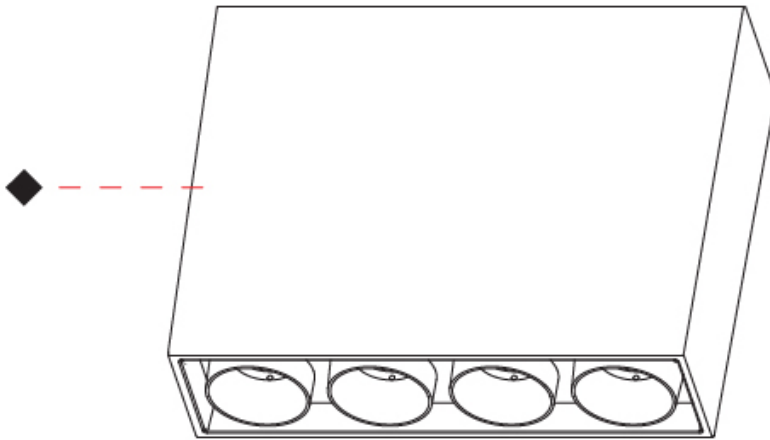

SPECIFIER

QUANTITY

DATE

MAGIQ 4 CELL KORONA SURFACE

A3D185-

base number Color Finish Finishes Finishes Reflector
 Temperature Options (Diamond) (Triangle) Options

- To build a product code in our configurator select the specify button on the base model # product page
- To build a manual product code on this datasheet choose from the options listed below in blue font and add the suffix to the base model #