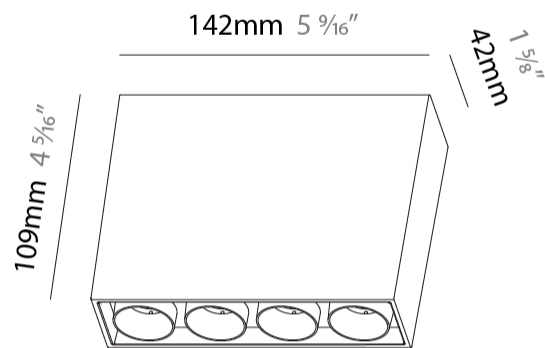

GENERAL

Series: Magiq
Subseries: Magiq 4 Cell
Partner: Prolicht
Division: Architectural
Installation: Surface
Product Type: Ceiling Surface
Mounting Location: Ceiling
Light Distribution: Direct

PHYSICAL

Shape: Rectangle
Length (mm): 142
Length (in): 5 ⁵/₁₆
Width (mm): 42
Width (in): 1 ⁵/₈
Height (mm): 109
Height (in): 4 ³/₁₆
Weight (kg): 0.65
Fixture Finish: SSR / BKV / CWI / CRY / HAB / UFT / ITA / RUA / FTG / MYG / LOD / PUS / FRO / FUP / KIA / POP / BLS / SPG / MEY / GOH / CHC / COM / ABZ / JAG / OBR / MOS / ROR
Holder Finish: WHI / BLK
Fixture Material: Aluminum Die Cast

ELECTRICAL

Lamp Type: LED (Zhaga Standard)
Input Wattage (W): 13
Total Output Wattage (W): 11.8
Dimming: Tri-Mode (Non-Dimming and Phase Dimming (120Vac only) and 0-10V Dimming)
Driver Included: Yes
Driver Location: Integrated
Driver Type: Constant Current - Universal
Driver Class: Class 1
Input Voltage (V): 120 - 277
Constant Current (MA): 1050mA

LED

Number of LEDs: 4
Color Temperature (°K): 2700 / 3000 / 3500 / 4000
Max. Delivered Lumen (lm): 781 / 843 / 860 / 878
Nominal Lumen (lm): 880 / 950 / 970 / 990
CRI: >90 CRI
Efficiency (%): 80
Lamp Life (hrs): 50000

OPTICAL

Reflector: 8 / 14 / 34
Adjustability: Fixed

RATINGS AND CERTIFICATIONS

Certified By: Certified for North American Standards
IP rating: IP20