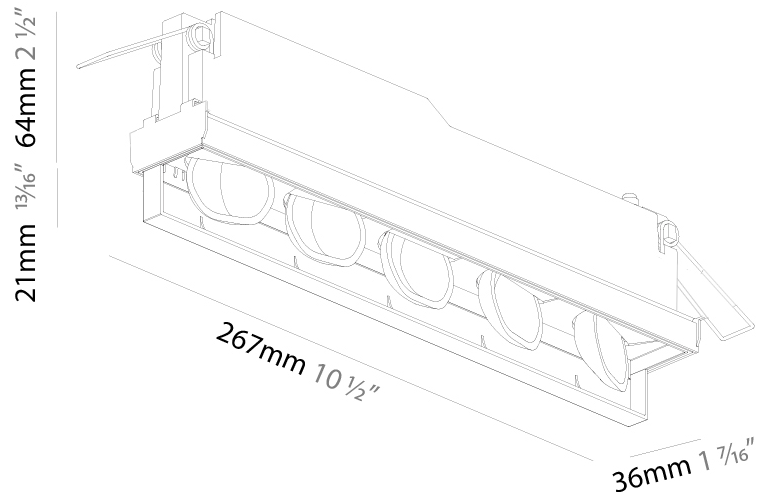

GENERAL

Series: Magiq
Subseries: Magiq Wallwash
Partner: Prolicht
Division: Architectural
Installation: Trimless
Product Type: Wallwash
Mounting Location: Ceiling
Light Distribution: Asymmetric

PHYSICAL

Shape: Rectangle
Length (mm): 267
Length (in): 10 1/2
Width (mm): 36
Width (in): 1 1/16
Height (mm): 64
Height (in): 2 1/2
Ceiling Thickness (mm): 12.5
Ceiling Thickness (in): 1/2
Min. Recessing Depth (mm): 100
Min. Recessing Depth (in): 3 15/16
Weight (kg): .943
Weight (lbs): 2.08
Fixture Material: Aluminum Die Cast
Cut-out Measurements: 273mm / 10 3/4" x 42mm / 1 5/8"

ELECTRICAL

Lamp Type: LED (Zhaga Standard)
Input Wattage (W): 33.4
Total Output Wattage (W): 29.6
Dimming: Tri-Mode (Non-Dimming and Phase Dimming (120Vac only) and 0-10V Dimming)
Driver Included: No
Driver Location: Remote
Driver Type: Constant Current - Universal
Driver Class: Class 1
Input Voltage (V): 120 - 277
Constant Current (MA): 500

LED

Number of LEDs: 5
Color Temperature (°K): 4000
Max. Delivered Lumen (lm): 2443
Nominal Lumen (lm): 2705
CRI: >90 CRI
Lamp Life (hrs): 50000

OPTICAL

Reflector: Asymmetric

RATINGS AND CERTIFICATIONS

Certified By: CSA Certified to UL and CSA Standards
IP rating: IP20

100mm
3 15/16"

12 1/2 mm
1/2"

270mm x 38mm
10 5/8" x 1 1/2"