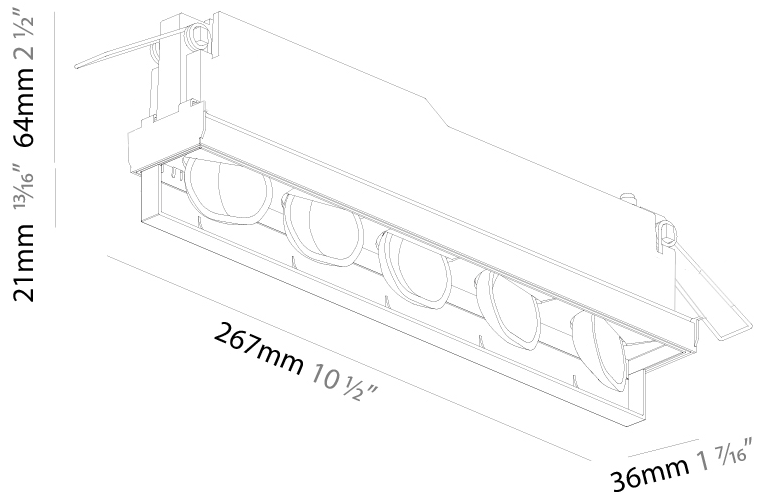

Shape: Rectangle
 Length (mm): 267
 Length (in): 10 1/2
 Width (mm): 36
 Width (in): 1 7/16
 Height (mm): 64
 Height (in): 2 1/2
 Ceiling Thickness (mm): 12.5
 Ceiling Thickness (in): 1/2
 Min. Recessing Depth (mm): 100
 Min. Recessing Depth (in): 3 15/16
 Weight (kg): .943
 Weight (lbs): 2.08
 Fixture Material: Aluminum Die Cast
 Cut-out Measurements: 273mm / 10 3/4" x 42mm / 1 5/8"

Certified By: CSA Certified to UL and CSA Standards
 IP rating: IP20

100mm
3 15/16"

12 1/2 mm
1/2"

270mm x 38mm
10 5/8" x 1 1/2"

PROJECT	_____
TYPE	_____
SPECIFIER	_____
QUANTITY	_____
DATE	_____

MAGIQ WALLWASH TRIMLESS

Shape: Rectangle
 Length (mm): 267
 Length (in): 10 1/2
 Width (mm): 36
 Width (in): 1 1/16
 Height (mm): 64
 Height (in): 2 1/2
 Ceiling Thickness (mm): 12.5
 Ceiling Thickness (in): 1/2
 Min. Recessing Depth (mm): 100
 Min. Recessing Depth (in): 3 15/16
 Weight (kg): .943
 Weight (lbs): 2.08
 Fixture Material: Aluminum Die Cast
 Cut-out Measurements: 273mm / 10 3/4" x 42mm / 1 5/8"