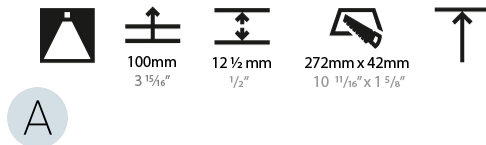

GENERAL

Series: Magiq
Subseries: Magiq 8 Cell
Partner: Prolicht
Division: Architectural
Installation: Trimless
Product Type: Downlight
Mounting Location: Ceiling

PHYSICAL

Aperture Sizes - Downlights: 1"
Shape: Rectangle
Length (mm): 267
Length (in): 10 1/2
Width (mm): 35
Width (in): 1 3/8
Height (mm): 64
Height (in): 2 1/2
Ceiling Thickness (mm): 12.5
Ceiling Thickness (in): 1/2
Min. Recessing Depth (mm): 100
Min. Recessing Depth (in): 3 15/16
Weight (kg): 0.737
Weight (lbs): 1.61
Fixture Finish: BLK / WHI
Fixture Material: Aluminum Die Cast
Cut-out Measurements: 272mm / 10 11/16" x 42mm / 1 5/8"
Upon Request: Unique Ceiling Thickness

ELECTRICAL

Lamp Type: LED (Zhaga Standard)
Input Wattage (W): 30.2
Total Output Wattage (W): 25.9
Dimming: Tri-Mode (Non-Dimming and Phase Dimming (120Vac only) and 0-10V Dimming)
Driver Included: No
Driver Location: Remote
Driver Type: Constant Current - Universal
Driver Class: Class 2
Input Voltage (V): 120 - 277
Constant Current (MA): 1050

LED

Number of LEDs: 8
Color Temperature (°K): 2700 / 3000 / 3500 / 4000
Max. Delivered Lumen (lm): 1560 / 1700 / 1725 / 1760
CRI: >90 CRI
Lamp Life (hrs): 50000
Upon Request: Special Color Temperature

OPTICAL

Reflector: 8 / 14 / 34
Upon Request: Special Beam Angles

RATINGS AND CERTIFICATIONS

Certified By: CSA Certified to UL and CSA Standards
IP rating: IP20