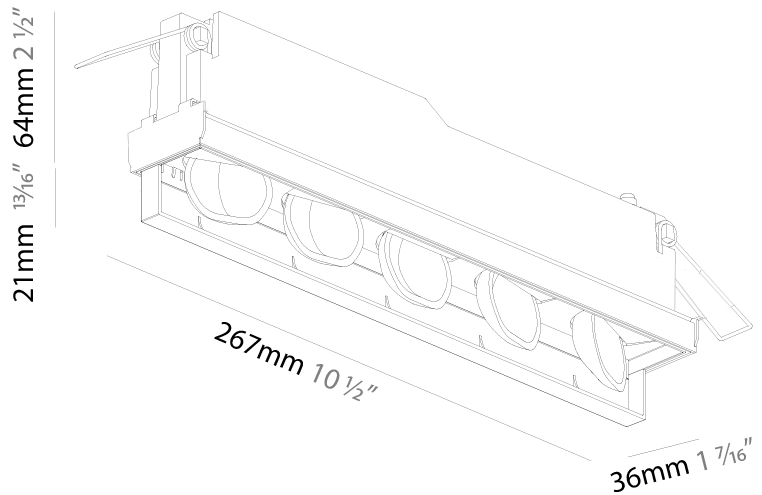

RATINGS AND CERTIFICATIONS

Certified By: CSA Certified to UL and CSA Standards _____
 IP rating: IP20 _____

100mm
3 15/16"

12 1/2 mm
1/2"

270mm x 38mm
10 5/8" x 1 1/2"

MAGIQ WALLWASH TRIMLESS

A35139- : A35139-40K-02

Shape: Rectangle
 Length (mm): 267
 Length (in): 10 1/2
 Width (mm): 36
 Width (in): 1 1/16
 Height (mm): 64
 Height (in): 2 1/2
 Ceiling Thickness (mm): 12.5
 Ceiling Thickness (in): 1/2
 Min. Recessing Depth (mm): 100
 Min. Recessing Depth (in): 3 15/16
 Weight (kg): .943
 Weight (lbs): 2.08
 Fixture Material: Aluminum Die Cast
 Cut-out Measurements: 273mm / 10 3/4" x 42mm / 1 5/8"