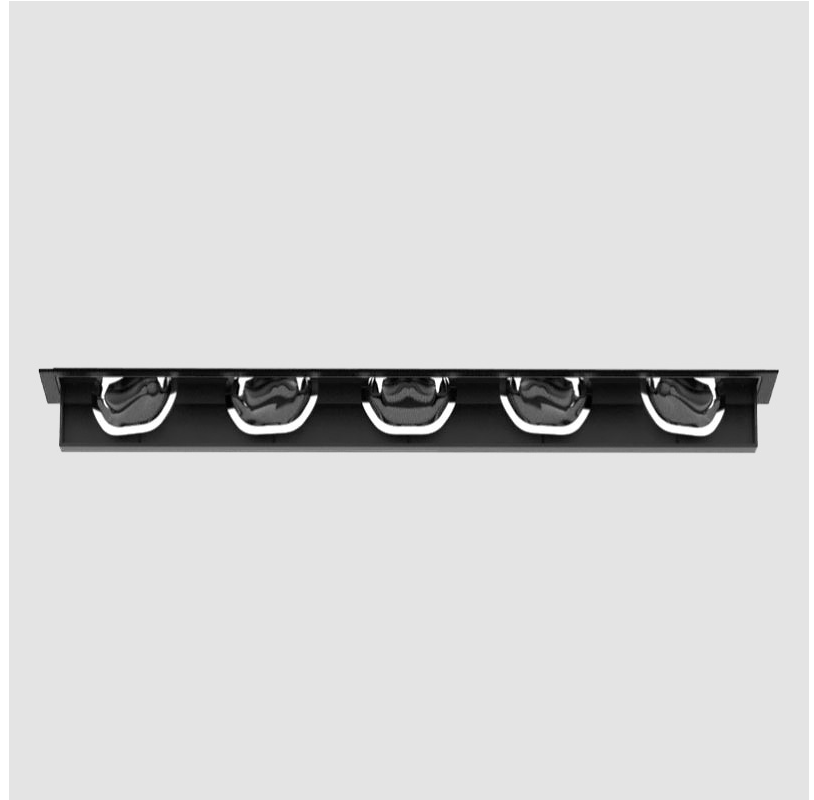

GENERAL

Series: Magiq
Subseries: Magiq Wallwash
Partner: Prolicht
Division: Architectural
Installation: Trimless
Product Type: Wallwash
Mounting Location: Ceiling
Light Distribution: Asymmetric

PHYSICAL

Shape: Rectangle
Length (mm): 267
Length (in): 10 1/2
Width (mm): 36
Width (in): 1 1/16
Height (mm): 64
Height (in): 2 1/2
Ceiling Thickness (mm): 12.5
Ceiling Thickness (in): 1/2
Min. Recessing Depth (mm): 100
Min. Recessing Depth (in): 3 15/16
Weight (kg): .943
Weight (lbs): 2.08
Fixture Material: Aluminum Die Cast
Cut-out Measurements: 273mm / 10 3/4" x 42mm / 1 5/8"

ELECTRICAL

Lamp Type: LED (Zhaga Standard)
Input Wattage (W): 33.4
Total Output Wattage (W): 29.6
Dimming: Tri-Mode (Non-Dimming and Phase Dimming (120Vac only) and 0-10V Dimming)
Driver Included: No
Driver Location: Remote
Driver Type: Constant Current - Universal
Driver Class: Class 1
Input Voltage (V): 120 - 277
Constant Current (MA): 500

LED

Number of LEDs: 5
Color Temperature (°K): 4000
Max. Delivered Lumen (lm): 2443
Nominal Lumen (lm): 2705
CRI: >90 CRI
Lamp Life (hrs): 50000

OPTICAL

Reflector: Asymmetric

RATINGS AND CERTIFICATIONS

Certified By: CSA Certified to UL and CSA Standards
IP rating: IP20

PROJECT
TYPE
SPECIFIER
QUANTITY
DATE

100mm
3 15/16"

12 1/2 mm
1/2"

270mm x 38mm
10 5/8" x 1 1/2"