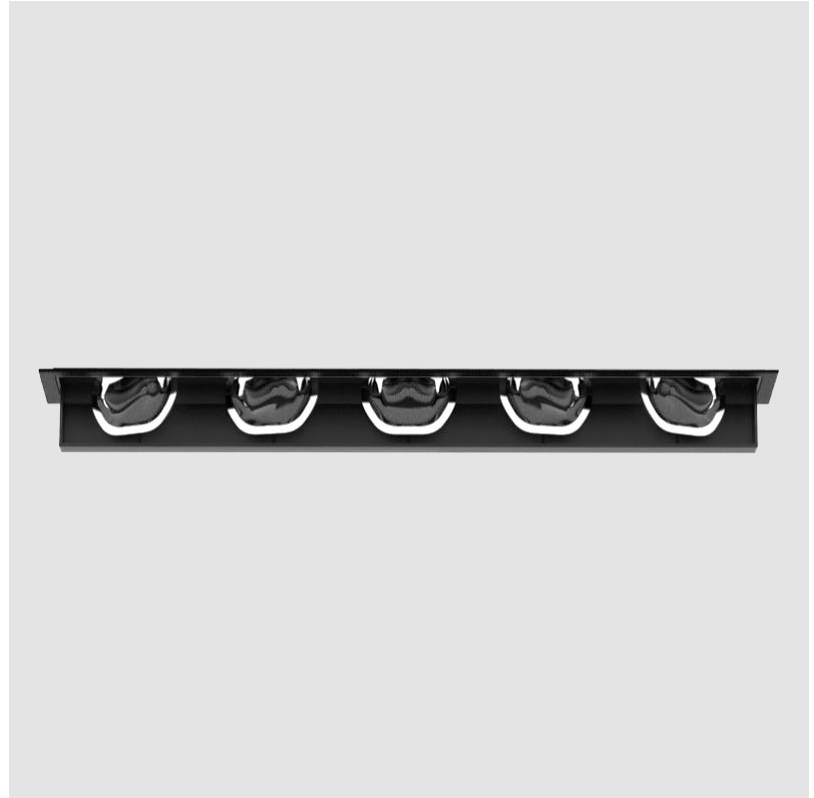

PHYSICAL

Shape: Rectangle _____
Length (mm): 267 _____
Length (in): 10 1/2 _____
Width (mm): 36 _____
Width (in): 1 1/16 _____
Height (mm): 64 _____
Height (in): 2 1/2 _____
Ceiling Thickness (mm): 12.5 _____
Ceiling Thickness (in): 1/2 _____
Min. Recessing Depth (mm): 100 _____
Min. Recessing Depth (in): 3 15/16 _____
Weight (kg): .943 _____
Weight (lbs): 2.08 _____
Fixture Material: Aluminum Die Cast _____
Cut-out Measurements: 273mm / 10 3/4" x 42mm / 1 5/8" _____

ELECTRICAL

Lamp Type: LED (Zhaga Standard) _____
Input Wattage (W): 33.4 _____
Total Output Wattage (W): 29.6 _____
Dimming: Tri-Mode (Non-Dimming and Phase Dimming (120Vac only) and 0-10V Dimming) _____
Driver Included: No _____
Driver Location: Remote _____
Driver Type: Constant Current - Universal _____
Driver Class: Class 1 _____
Input Voltage (V): 120 - 277 _____
Constant Current (MA): 500 _____

LED

Number of LEDs: 5 _____
Color Temperature (°K): 3500 _____
Max. Delivered Lumen (lm): 2145 _____
Nominal Lumen (lm): 2375 _____
CRI: >90 CRI _____
Lamp Life (hrs): 50000 _____

OPTICAL

Reflector: Asymmetric _____

RATINGS AND CERTIFICATIONS

Certified By: CSA Certified to UL and CSA Standards _____
IP rating: IP20 _____

100mm
3 15/16"

12 1/2 mm
1/2"

270mm x 38mm
10 5/8" x 1 1/2"