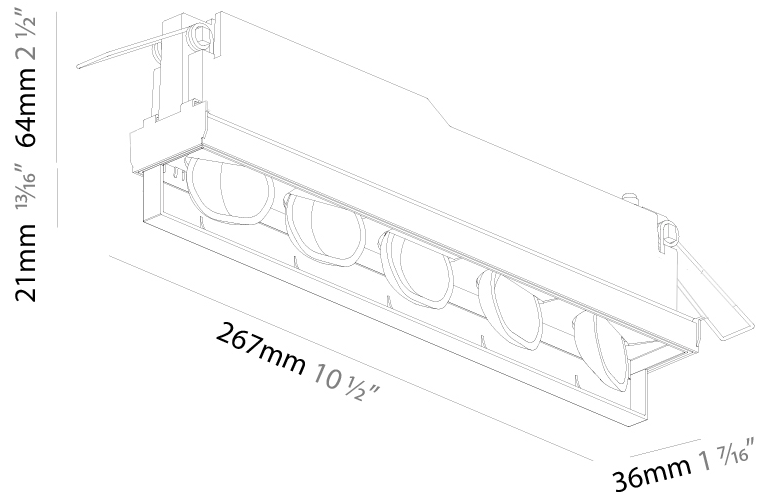

GENERAL

Series: Magiq
Subseries: Magiq Wallwash
Partner: Prolicht
Division: Architectural
Installation: Trimless
Product Type: Wallwash
Mounting Location: Ceiling
Light Distribution: Asymmetric

PHYSICAL

Shape: Rectangle
Length (mm): 267
Length (in): 10 1/2
Width (mm): 36
Width (in): 1 1/16
Height (mm): 64
Height (in): 2 1/2
Ceiling Thickness (mm): 12.5
Ceiling Thickness (in): 1/2
Min. Recessing Depth (mm): 100
Min. Recessing Depth (in): 3 15/16
Weight (kg): .943
Weight (lbs): 2.08
Fixture Material: Aluminum Die Cast
Cut-out Measurements: 273mm / 10 3/4" x 42mm / 1 5/8"

ELECTRICAL

Lamp Type: LED (Zhaga Standard)
Input Wattage (W): 33.4
Total Output Wattage (W): 29.6
Dimming: Tri-Mode (Non-Dimming and Phase Dimming (120Vac only) and 0-10V Dimming)
Driver Included: No
Driver Location: Remote
Driver Type: Constant Current - Universal
Driver Class: Class 1
Input Voltage (V): 120 - 277
Constant Current (MA): 500

LED

Number of LEDs: 5
Color Temperature (°K): 4000
Max. Delivered Lumen (lm): 2443
Nominal Lumen (lm): 2705
CRI: >90 CRI
Lamp Life (hrs): 50000

OPTICAL

Reflector: Asymmetric

RATINGS AND CERTIFICATIONS

Certified By: CSA Certified to UL and CSA Standards
IP rating: IP20

PROJECT
TYPE
SPECIFIER
QUANTITY
DATE

100mm
3 15/16"

12 1/2 mm
1/2"

270mm x 38mm
10 5/8" x 1 1/2"