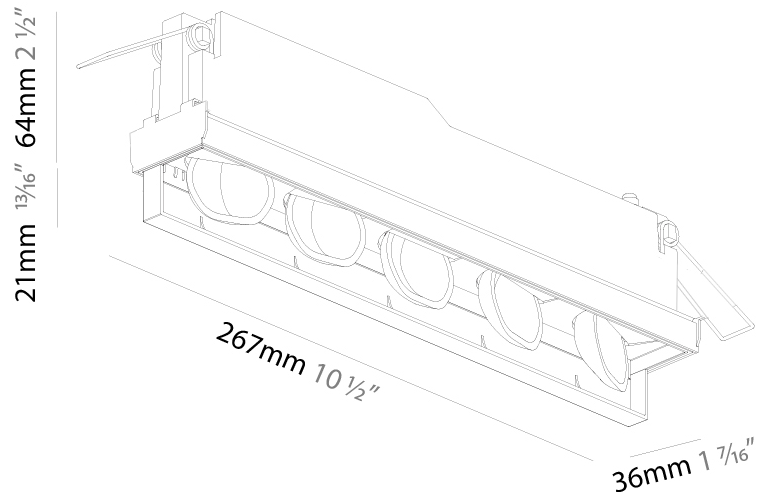

GENERAL

Series: Magiq
Subseries: Magiq Wallwash
Partner: Prolicht
Division: Architectural
Installation: Trimless
Product Type: Wallwash
Mounting Location: Ceiling
Light Distribution: Asymmetric

PHYSICAL

Shape: Rectangle
Length (mm): 267
Length (in): 10 1/2
Width (mm): 36
Width (in): 1 7/16
Height (mm): 64
Height (in): 2 1/2
Ceiling Thickness (mm): 12.5
Ceiling Thickness (in): 1/2
Min. Recessing Depth (mm): 100
Min. Recessing Depth (in): 3 15/16
Weight (kg): .943
Weight (lbs): 2.08
Fixture Material: Aluminum Die Cast
Cut-out Measurements: 273mm / 10 3/4" x 42mm / 1 5/8"

ELECTRICAL

Lamp Type: LED (Zhaga Standard)
Input Wattage (W): 33.4
Total Output Wattage (W): 29.6
Dimming: Tri-Mode (Non-Dimming and Phase Dimming (120Vac only) and 0-10V Dimming)
Driver Included: No
Driver Location: Remote
Driver Type: Constant Current - Universal
Driver Class: Class 1
Input Voltage (V): 120 - 277
Constant Current (MA): 500

LED

Number of LEDs: 5
Color Temperature (°K): 3500
Max. Delivered Lumen (lm): 2145
Nominal Lumen (lm): 2375
CRI: >90 CRI
Lamp Life (hrs): 50000

OPTICAL

Reflector: Asymmetric

RATINGS AND CERTIFICATIONS

Certified By: CSA Certified to UL and CSA Standards
IP rating: IP20

100mm
3 15/16"

12 1/2 mm
1/2"

270mm x 38mm
10 5/8" x 1 1/2"