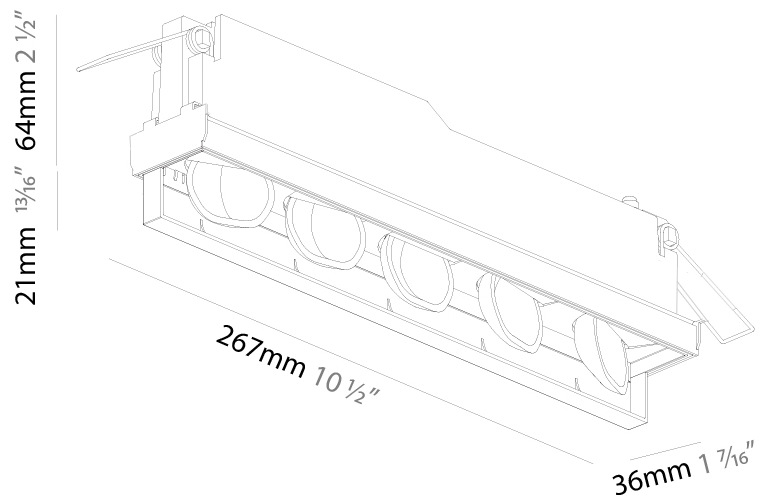

GENERAL

Series: Magiq
Subseries: Magiq Wallwash
Partner: Prolicht
Division: Architectural
Installation: Trimless
Product Type: Wallwash
Mounting Location: Ceiling
Light Distribution: Asymmetric

PHYSICAL

Shape: Rectangle
Length (mm): 267
Length (in): 10 1/2
Width (mm): 36
Width (in): 1 7/16
Height (mm): 64
Height (in): 2 1/2
Ceiling Thickness (mm): 12.5
Ceiling Thickness (in): 1/2
Min. Recessing Depth (mm): 100
Min. Recessing Depth (in): 3 15/16
Weight (kg): .943
Weight (lbs): 2.08
Fixture Material: Aluminum Die Cast
Cut-out Measurements: 273mm / 10 3/4" x 42mm / 1 5/8"

ELECTRICAL

Lamp Type: LED (Zhaga Standard)
Input Wattage (W): 33.4
Total Output Wattage (W): 29.6
Dimming: Tri-Mode (Non-Dimming and Phase Dimming (120Vac only) and 0-10V Dimming)
Driver Included: No
Driver Location: Remote
Driver Type: Constant Current - Universal
Driver Class: Class 1
Input Voltage (V): 120 - 277
Constant Current (MA): 500

LED

Number of LEDs: 5
Color Temperature (°K): 4000
Max. Delivered Lumen (lm): 2443
Nominal Lumen (lm): 2705
CRI: >90 CRI
Lamp Life (hrs): 50000

OPTICAL

Reflector: Asymmetric

RATINGS AND CERTIFICATIONS

Certified By: CSA Certified to UL and CSA Standards
IP rating: IP20