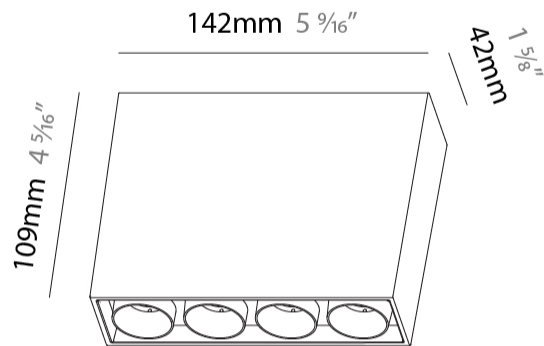

GENERAL

Series: Magiq
Subseries: Magiq 4 Cell
Brand: Prolicht
Division: Architectural
Mounting Type: Surface
Mounting Location: Ceiling
Subcategory: Flush Mount

PHYSICAL

Shape: Rectangle
Length (mm): 142
Length (in): 5 ⁹/₁₆
Width (mm): 42
Width (in): 1 ⁵/₈
Height (mm): 109
Height (in): 4 ⁵/₁₆
Light Distribution: Direct
Weight (kg): 0.65
Fixture Finish: SSR / BKV / CWI / CRY / HAB / LAG / UFT / ITA / RUA / RUR / MIC / FTG / MYG / TWT / LOD / PUS / FRO / FUP / KIA / POP / BLS / SPG / MEY / GOH / GUM / CHC / COM / ABZ / JAG / OBR / MOS / ROR
Holder Finish: WHI / BLK
Fixture Material: Aluminum Die Cast

ELECTRICAL

Lamp Type: LED (Zhaga Standard)
Input Wattage (W): 13
Total Output Wattage (W): 11.8
Dimming: Tri-Mode (Non-Dimming and Phase Dimming (120Vac only) and 0-10V Dimming)
Driver Included: Yes
Driver Location: Integrated
Driver Type: Constant Current - Universal
Driver Class: Class 1
Input Voltage (V): 120 - 277
Constant Current (MA): 1050mA

LED

Number of LEDs: 4
Color Temperature (°K): 2700 / 3000 / 3500 / 4000
Max. Delivered Lumen (lm): 781 / 843 / 860 / 878
Nominal Lumen (lm): 880 / 950 / 970 / 990
CRI: >90 CRI
Efficiency (%): 80
Lamp Life (hrs): 50000

OPTICAL

Reflector: 8 / 14 / 34
Adjustability: Fixed

RATINGS AND CERTIFICATIONS

Certified By: Certified for North American Standards
IP rating: IP20