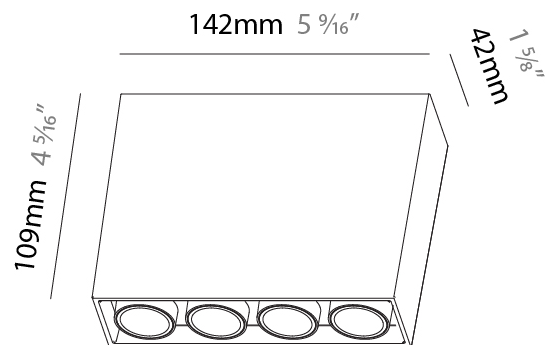

PHYSICAL

Shape: Rectangle
Length (mm): 142
Length (in): 5 ⁹/₁₆
Width (mm): 42
Width (in): 1 ⁵/₈
Height (mm): 109
Height (in): 4 ⁵/₁₆
Light Distribution: Direct
Weight (kg): 0.65
Fixture Finish: SSR / BKV / CWI / CRY / HAB / LAG / UFT / ITA / RUA / RUR / MIC / FTG / MYG / TWT / LOD / PUS / FRO / FUP / KIA / POP / BLS / SPG / MEY / GOH / GUM / CHC / COM / ABZ / JAG / OBR / MOS / ROR
Holder Finish: WHI / BLK
Accent Finish: SSR / BKV / CWI / CRY / HAB / LAG / UFT / ITA / RUA / RUR / MIC / FTG / MYG / TWT / LOD / PUS / FRO / FUP / KIA / POP / BLS / SPG / MEY / GOH / GUM / CHC / COM / ABZ / JAG
Fixture Material: Aluminum Die Cast

ELECTRICAL

Lamp Type: LED (Zhaga Standard)
Input Wattage (W): 13
Total Output Wattage (W): 11.8
Dimming: Tri-Mode (Non-Dimming and Phase Dimming (120Vac only) and 0-10V Dimming)
Driver Included: Yes
Driver Location: Integrated
Driver Type: Constant Current - Universal
Driver Class: Class 1
Input Voltage (V): 120 - 277
Constant Current (MA): 1050mA

LED

Number of LEDs: 4
Color Temperature (°K): 2700 / 3000 / 3500 / 4000
Max. Delivered Lumen (lm): 781 / 843 / 860 / 878
Nominal Lumen (lm): 880 / 950 / 970 / 990
CRI: >90 CRI
Efficiency (%): 80
Lamp Life (hrs): 50000

OPTICAL

Reflector°: 8 / 14 / 34
Adjustability: Fixed

RATINGS AND CERTIFICATIONS

Certified By: Certified for North American Standards
IP rating: IP20