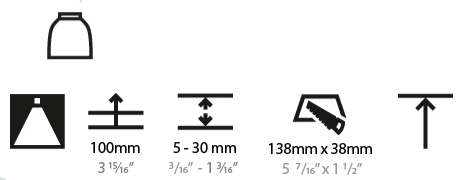

PHYSICAL

Shape: Rectangle
Length (mm): 145
Length (in): 5 ¹¹/₁₆
Width (mm): 45
Width (in): 1 ³/₄
Height (mm): 64
Height (in): 2 ¹/₂
Ceiling Thickness (mm): 10 / 12.5 / 15 / 25 / 30
Ceiling Thickness (in): 3/8 or 1/2 or 9/16 or 1 or 1 3/16
Min. Recessing Depth (mm): 100
Min. Recessing Depth (in): 3 ¹⁵/₁₆
Light Distribution: Downlight
Weight (kg): 0.265
Weight (lbs): 0.58
Fixture Finish: SSR / BKV / CWI / CRY / HAB / UFT / ITA / RUA / FTG / MYG / LOD / PUS / FRO / FUP / KIA / POP / BLS / SPG / MEY / GOH / GUM / CHC / COM / ABZ / JAG / OBR / MOS / ROR
Holder Finish: WHI / BLK
Fixture Material: Aluminum Die Cast
Cut-out Measurements: 138mm / 5 7/16" x 38mm / 1 1/2"

ELECTRICAL

Lamp Type: LED (Zhaga Standard)
Input Wattage (W): 14.3
Total Output Wattage (W): 13.3
Dimming: Tri-Mode (Non-Dimming and Phase Dimming (120Vac only) and 0-10V Dimming)
Driver Included: No
Driver Location: Remote
Driver Type: Constant Current - Universal
Driver Class: Class 2
Input Voltage (V): 120 - 277
Constant Current (MA): 1050
Upon Request: Lutron

LED

Number of LEDs: 4
Color Temperature (°K): 2700 / 3000 / 3500 / 4000
Max. Delivered Lumen (lm): Max 781 / 843 / 860 / 878
Nominal Lumen (lm): 880 / 954 / 970 / 990
CRI: >90 CRI
Lamp Life (hrs): 50000

OPTICAL

Reflector: 8 / 14 / 34

RATINGS AND CERTIFICATIONS

Certified By: CSA Certified to UL and CSA Standards
IP rating: IP20