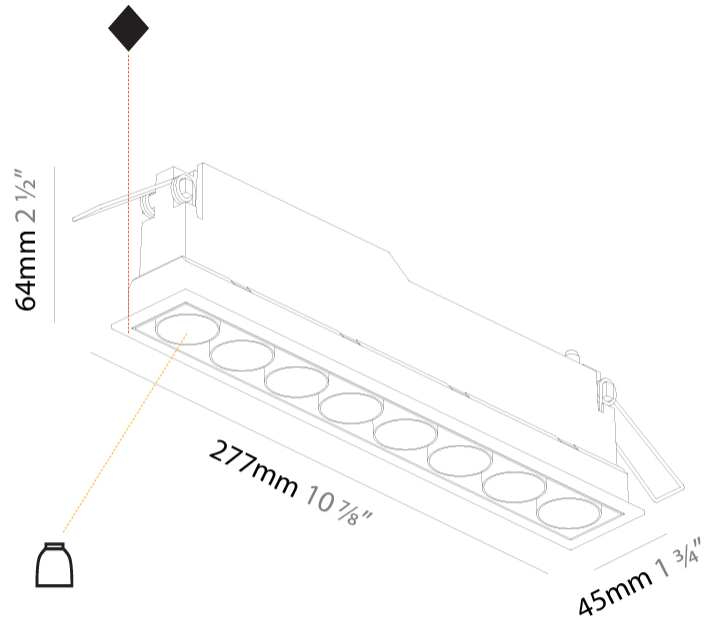

GENERAL

Series: Magiq
 Subseries: Magiq 8 Cell
 Brand: Prolicht
 Division: Architectural
 Mounting Type: Recessed
 Mounting Location: Ceiling
 Subcategory: Downlight

PHYSICAL

Shape: Rectangle
 Length (mm): 277
 Length (in): 10 7/8
 Width (mm): 45
 Width (in): 1 3/4
 Height (mm): 64
 Height (in): 2 1/2
 Ceiling Thickness (mm): 10 / 12.5 / 15 / 25 / 30
 Ceiling Thickness (in): 3/8 or 1/2 or 9/16 or 1 or 1 3/16
 Min. Recessing Depth (mm): 100
 Min. Recessing Depth (in): 3 15/16
 Light Distribution: Downlight
 Weight (kg): 0.518
 Weight (lbs): 1.14
 Fixture Finish: SSR / BKV / CWI / CRY / HAB / UFT / ITA / RUA / FTG / MYG / LOD / PUS / FRO / FUP / KIA / POP / BLS / SPG / MEY / GOH / GUM / CHC / COM / ABZ / JAG / OBR / MOS / ROR
 Holder Finish: WHI / BLK
 Fixture Material: Aluminum Die Cast
 Cut-out Measurements: 270mm / 10 5/8" x 38mm / 1 1/2"

OPTICAL

Reflector: 8 / 14 / 34

RATINGS AND CERTIFICATIONS

Certified By: CSA Certified to UL and CSA Standards
 IP rating: IP20

A

100mm
3 15/16"

5 - 30 mm
3/16" - 1 3/16"

270mm x 38mm
10 5/8" x 1 1/2"

GENERAL

Series: Magiq
Subseries: Magiq 8 Cell Korona
Brand: Prolicht
Division: Architectural
Mounting Type: Recessed
Mounting Location: Ceiling
Subcategory: Downlight

PHYSICAL

Shape: Rectangle
Length (mm): 277
Length (in): 10 7/8
Width (mm): 45
Width (in): 1 3/4
Height (mm): 64
Height (in): 2 1/2
Ceiling Thickness (mm): 5 - 30
Ceiling Thickness (in): 3/16 - 1 3/16
Min. Recessing Depth (mm): 100
Min. Recessing Depth (in): 3 15/16
Light Distribution: Downlight
Weight (kg): 0.518
Weight (lbs): 1.15
Fixture Finish: SSR / BKV / CWI / CRY / HAB / UFT / ITA / RUA / FTG / MYG / LOD / PUS / FRO / FUP / KIA / POP / BLS / SPG / MEY / GOH / GUM / CHC / COM / ABZ / JAG / OBR / MOS / ROR
Holder Finish: WHI / BLK
Fixture Material: Aluminum Die Cast
Cut-out Measurements: 270mm / 10 5/8" x 38mm / 1 1/2"