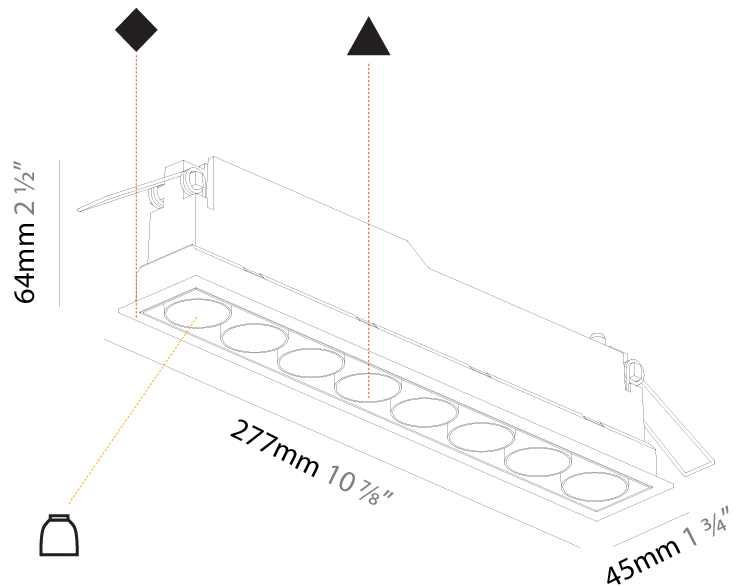

Series: Magiq
Subseries: Magiq 8 Cell Korona
Brand: Prolicht
Division: Architectural
Mounting Type: Recessed
Mounting Location: Ceiling
Subcategory: Downlight

PHYSICAL

Shape: Rectangle
Length (mm): 277
Length (in): 10 7/8
Width (mm): 45
Width (in): 1 3/4
Height (mm): 64
Height (in): 2 1/2
Ceiling Thickness (mm): 5 - 30
Ceiling Thickness (in): 3/16 - 1 3/16
Min. Recessing Depth (mm): 100
Min. Recessing Depth (in): 3 15/16
Light Distribution: Downlight
Weight (kg): 0.518
Weight (lbs): 1.15
Fixture Finish: SSR / BKV / CWI / CRY / HAB / UFT / ITA / RUA / FTG / MYG / LOD / PUS / FRO / FUP / KIA / POP / BLS / SPG / MEY / GOH / GUM / CHC / COM / ABZ / JAG / OBR / MOS / ROR
Holder Finish: WHI / BLK
Fixture Material: Aluminum Die Cast
Cut-out Measurements: 270mm / 10 5/8" x 38mm / 1 1/2"

ELECTRICAL

Lamp Type: LED (Zhaga Standard)
Input Wattage (W): 26.6
Total Output Wattage (W): 25.9
Dimming: Tri-Mode (Non-Dimming and Phase Dimming (120Vac only) and 0-10V Dimming)
Driver Included: No
Driver Location: Remote
Driver Type: Constant Current - Universal
Driver Class: Class 2
Input Voltage (V): 120 - 277
Constant Current (MA): 1050

LED

Number of LEDs: 8
Color Temperature (°K): 2700 / 3000 / 3500 / 4000
Max. Delivered Lumen (lm): 1570 / 1700 / 1725 / 1760
Nominal Lumen (lm): 1760 / 1900 / 2040 / 1980
CRI: >90 CRI
Lamp Life (hrs): 50000

OPTICAL

Reflector: 8 / 14 / 34

RATINGS AND CERTIFICATIONS

Certified By: CSA Certified to UL and CSA Standards
IP rating: IP20