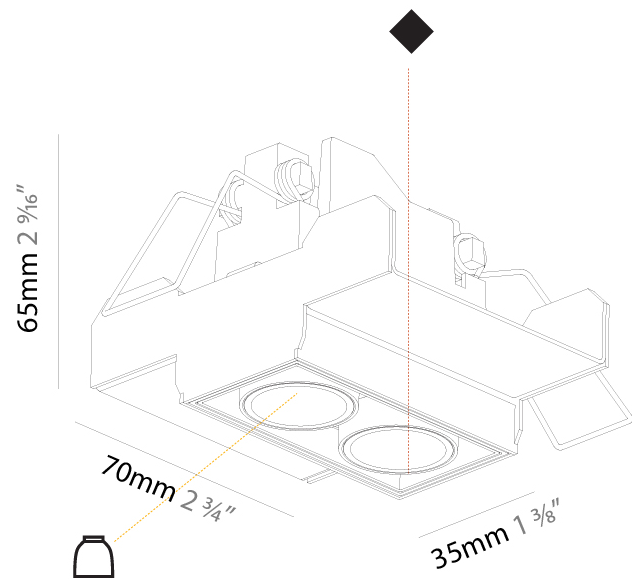

ELECTRICAL

Lamp Type: LED (Zhaga Standard)
Input Wattage (W): 7.7
Total Output Wattage (W): 6.6
Dimming: Tri-Mode (Non-Dimming and Phase Dimming (120Vac only) and 0-10V Dimming)
Driver Included: No
Driver Location: Remote
Driver Type: Constant Current - Universal
Driver Class: Class 2
Input Voltage (V): 120 - 277
Constant Current (MA): 1050

LED

Number of LEDs: 2
Color Temperature (°K): 2700 / 3000 / 3500 / 4000
Max. Delivered Lumen (lm): 319 / 348 / 356 / 363
Nominal Lumen (lm): 440 / 480 / 490 / 500
CRI: >90 CRI
Lamp Life (hrs): 50000
Upon Request: Special Color Temperature

OPTICAL

Reflector: 8 / 18 / 34
Upon Request: Special Beam Angles

RATINGS AND CERTIFICATIONS

Certified By: CSA Certified to UL and CSA Standards
Zaneen Lighting Inc. © 2024. 11800-306-3389, F-416-247-9349, www.zaneen.com

For international specifications by adding 'INT' at the end of the existing Model #. For assistance on 'custom' specifications, contact zteam@zaneen.com. In a constant effort to supply the best product, we reserve the right to change specifications or materials without notice. The most recent specification sheets are found at zaneen.com