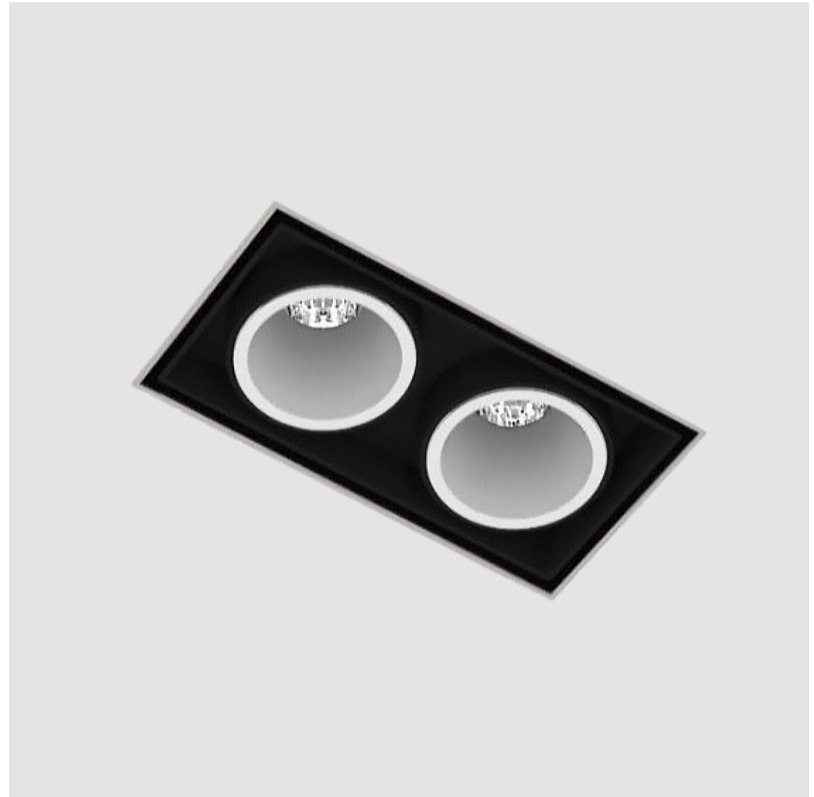

ELECTRICAL

Lamp Type: LED (Zhaga Standard)
Input Wattage (W): 7.7
Total Output Wattage (W): 6.6
Dimming: Tri-Mode (Non-Dimming and Phase Dimming (120Vac only) and 0-10V Dimming)
Driver Included: No
Driver Location: Remote
Driver Type: Constant Current - Universal
Driver Class: Class 2
Input Voltage (V): 120 - 277
Constant Current (MA): 1050

LED

Number of LEDs: 2
Color Temperature (°K): 2700 / 3000 / 3500 / 4000
Max. Delivered Lumen (lm): 319 / 348 / 356 / 363
Nominal Lumen (lm): 440 / 480 / 490 / 500
CRI: >90 CRI
Lamp Life (hrs): 50000
Upon Request: Special Color Temperature

OPTICAL

Reflector: 8 / 18 / 34
Upon Request: Special Beam Angles

RATINGS AND CERTIFICATIONS

Certified By: CSA Certified to UL and CSA Standards
Zaneen Lighting Inc. © 2024. 11800-306-3389, F-416-247-9349, www.zaneen.com

For international specifications by adding 'INT' at the end of the existing Model #. For assistance on 'custom' specifications, contact zteam@zaneen.com. In a constant effort to supply the best product, we reserve the right to change specifications or materials without notice. The most recent specification sheets are found at zaneen.com