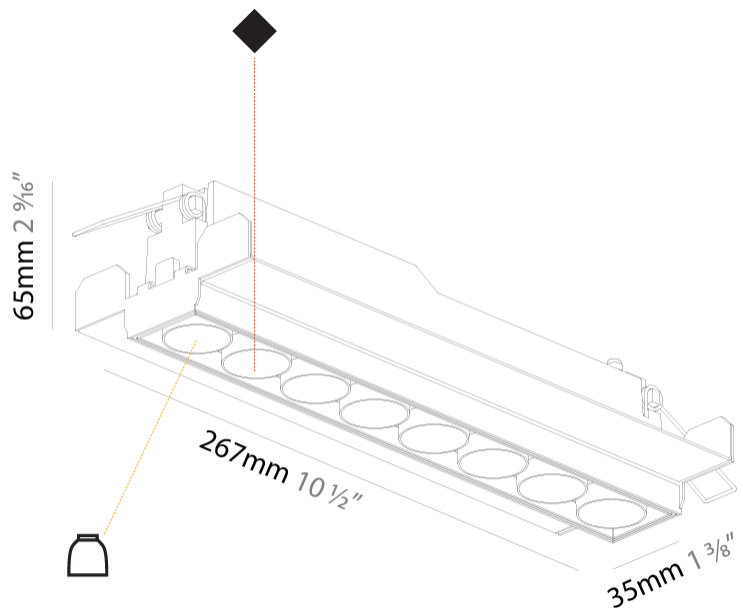

ELECTRICAL

Lamp Type: LED (Zhaga Standard)
Input Wattage (W): 27
Total Output Wattage (W): 25.9
Dimming: Tri-Mode (Non-Dimming and Phase Dimming (120Vac only) and 0-10V Dimming)
Driver Included: No
Driver Location: Remote
Driver Type: Constant Current - Universal
Driver Class: Class 2
Input Voltage (V): 120 - 277
Constant Current (MA): 1050

LED

Number of LEDs: 8
Color Temperature (*K): 2700 / 3000 / 3500 / 4000
Max. Delivered Lumen (lm): MAX. 1561 / 1685 / 1721 / 1756
Nominal Lumen (lm): MAX. 1760 / 1900 / 1940 / 1980
CRI: >90 CRI
Lamp Life (hrs): 50000
Upon Request: Special Color Temperature

OPTICAL

Reflector*: 8 / 14 / 34
Upon Request: Special Beam Angles

RATINGS AND CERTIFICATIONS

Certified By: CSA Certified to UL and CSA Standards
zaneen.com Inc. © 2024, 11800 306-3382, F-416-247-9319, www.zaneen.com

For additional international specifications by adding 'INT' at the end of the existing Model #. For assistance on 'custom' specifications, contact zteam@zaneen.com. In a constant effort to supply the best product, we reserve the right to change specifications or materials without notice. The most recent specification sheets are found at zaneen.com

100mm
3 15/16"

12 1/2 mm
1/2"

272mm x 42mm
10 11/16" x 1 5/8"