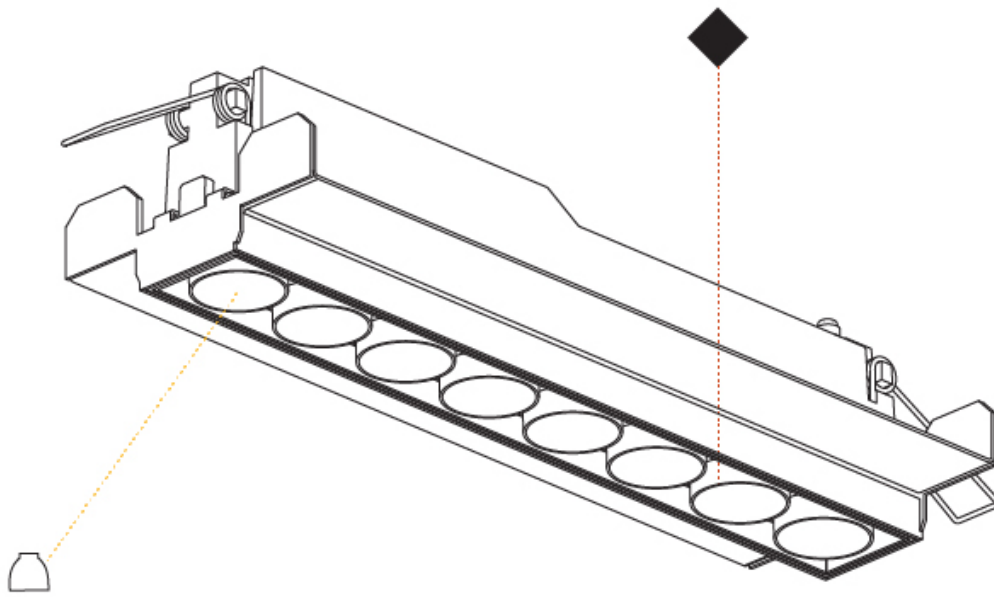

100mm
3 15/16"

12 1/2 mm
1/2"

272mm x 42mm
10 11/16" x 1 5/8"

MAGIQ 8 CELL KORONA TRIMLESS

A35136-

PROJECT	_____
TYPE	_____
SPECIFIER	_____
QUANTITY	_____
DATE	_____

MAGIQ 2 CELL KORONA TRIMLESS

A35569-

GENERAL

Series: Magiq
 Subseries: Magiq 2 Cell Korona
 Brand: Prolight
 Division: Architectural
 Mounting Type: Trimless
 Mounting Location: Ceiling
 Subcategory: Downlight

PHYSICAL

Shape: Rectangle
 Length (mm): 70
 Length (in): 2 ¾
 Width (mm): 35
 Width (in): 1 ⅜
 Height (mm): 65
 Height (in): 2 ⅞
 Ceiling Thickness (mm): 12.5
 Ceiling Thickness (in): 1/2
 Min. Recessing Depth (mm): 100
 Min. Recessing Depth (in): 3 ⅝
 Light Distribution: Direct
 Weight (kg): 0.246
 Weight (lbs): 0.54
 Fixture Finish: SSR / BKV / CWI / CRY / HAB / UFT / ITA / RUA / FTG / MYG / LOD / PUS / FRO / FUP / KIA / POP / BLS / SPG / MEY / GOH / GUM / CHC / COM / ABZ / JAG / OBR / MOS / ROR
 Holder Finish: WHI / BLK
 Fixture Material: Aluminum Die Cast
 Cut-out Measurements: 82mm / 3 1/4" x 42mm / 1 5/8"
 Upon Request: Unique Ceiling Thickness