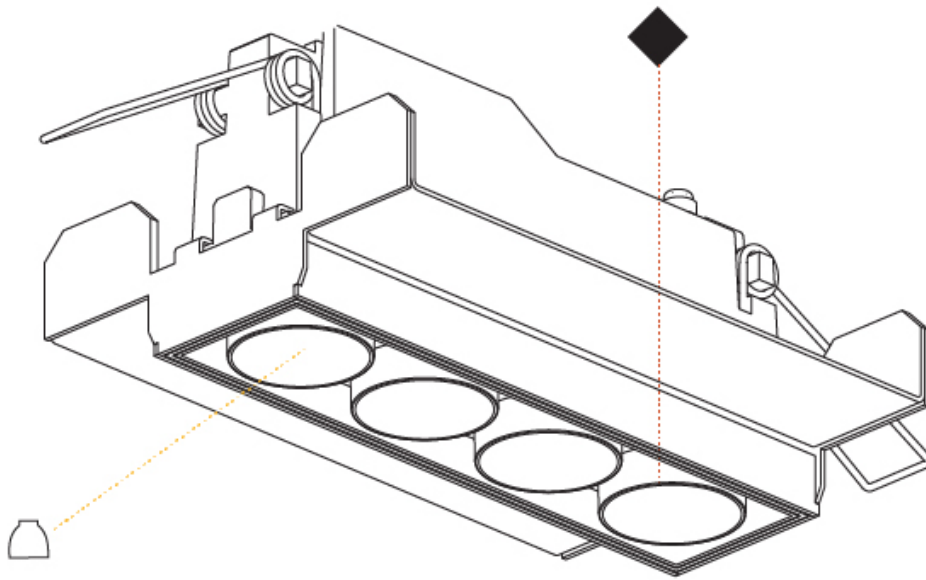

MAGIQ 4 CELL KORONA TRIMLESS

A35133-

PROJECT _____

TYPE _____

SPECIFIER _____

QUANTITY _____

DATE _____

A