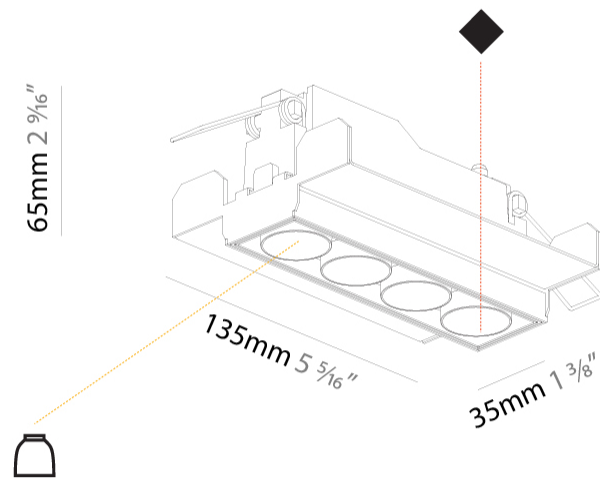

Holder Finish: WHI / BLK
Fixture Material: Aluminum Die Cast
Cut-out Measurements: 142mm / 5 9/16" x 42mm / 1 5/8"
Upon Request: Unique Ceiling Thickness

ELECTRICAL

Lamp Type: LED (Zhaga Standard)
Input Wattage (W): 14.3
Total Output Wattage (W): 13.3
Dimming: Tri-Mode (Non-Dimming and Phase Dimming (120Vac only) and 0-10V Dimming)
Driver Included: No
Driver Location: Recessed Housing
Driver Type: Constant Current - Universal
Driver Class: Class 2
Housing: See components
Input Voltage (V): 120 - 277
Constant Current (MA): 1050

LED

Number of LEDs: 4
Color Temperature (°K): 2700 / 3000 / 3500 / 4000
Max. Delivered Lumen (lm): 750 / 850 / 862 / 880
CRI: >90 CRI
Lamp Life (hrs): 50000
Upon Request: Special Color Temperature

OPTICAL

Reflector: 8 / 14 / 34
Upon Request: Special Beam Angles

RATINGS AND CERTIFICATIONS

Certified By: CSA Certified to UL and CSA Standards
Zaneen Lighting Inc. © 2024, 11800 388-3382, F-416-247-9319, www.zaneen.com

For international specifications by adding 'INT' at the end of the existing Model #. For assistance on 'custom' specifications, contact zteam@zaneen.com. In a constant effort to supply the best product, we reserve the right to change specifications or materials without notice. The most recent specification sheets are found at zaneen.com