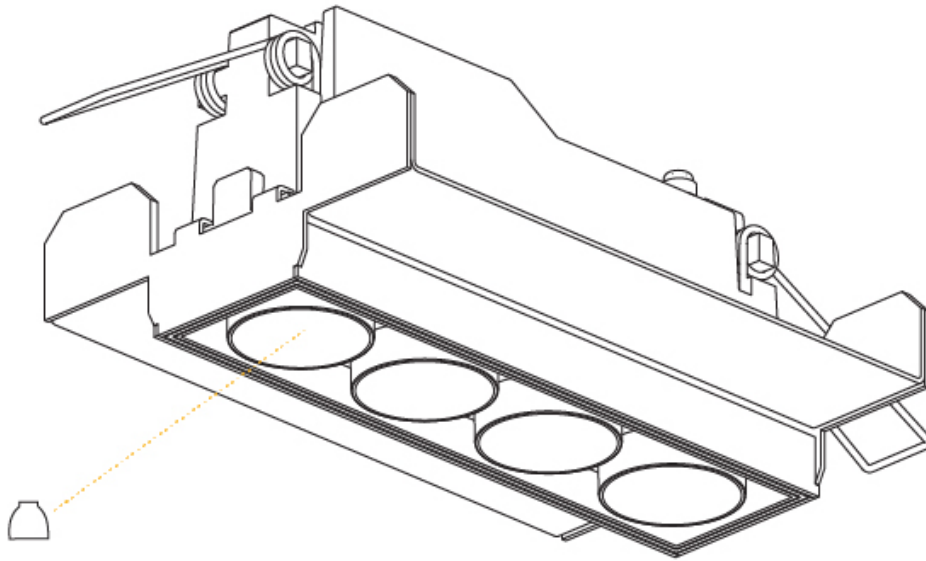

MAGIQ 4 CELL TRIMLESS

A35498-

PROJECT _____

TYPE _____

SPECIFIER _____

QUANTITY _____

DATE _____