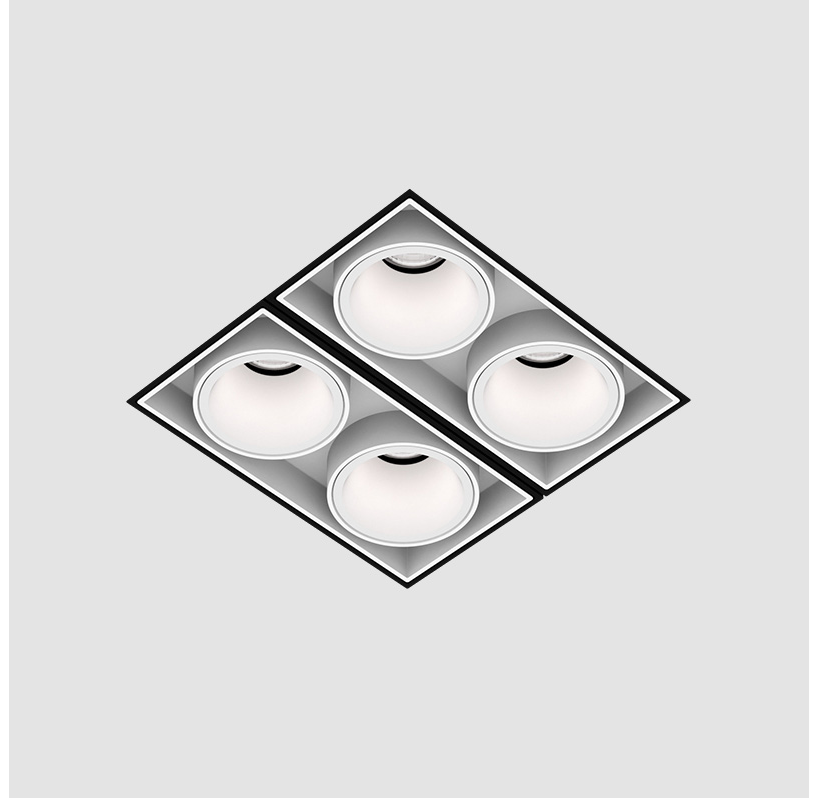

PHYSICAL

Shape: Rectangle
Length (mm): 70
Length (in): 2 ¾
Width (mm): 70
Width (in): 2 ¾
Height (mm): 65
Height (in): 2 9/16
Ceiling Thickness (mm): 12.5
Ceiling Thickness (in): 1/2
Min. Recessing Depth (mm): 100
Min. Recessing Depth (in): 3 15/16
Light Distribution: Downlight
Weight (kg): 0.437
Weight (lbs): 0.96
Fixture Finish: SSR / BKV / CWI / CRY / HAB / UFT / ITA / RUA / FTG / MYG / LOD / PUS / FRO / FUP / KIA / POP / BLS / SPG / MEY / GOH / GUM / CHC / COM / ABZ / JAG / OBR / MOS / ROR
Fixture Material: Aluminum Die Cast
Cut-out Measurements: 82mm / 3 1/4" x 42mm / 1 5/8"
Upon Request: Unique Ceiling Thickness

ELECTRICAL

Lamp Type: LED (Zhaga Standard)
Input Wattage (W): 18
Total Output Wattage (W): 16.4
Dimming: Tri-Mode (Non-Dimming and Phase Dimming (120Vac only) and 0-10V Dimming)
Driver Included: No
Driver Location: Recessed Housing
Driver Type: Constant Current - Universal
Driver Class: Class 2
Housing: See components
Input Voltage (V): 120 - 277
Constant Current (MA): 1050

LED

Number of LEDs: 4
Color Temperature (°K): 2700 / 3000 / 3500 / 4000
Max. Delivered Lumen (lm): Max. 887
CRI: >90 CRI
Lamp Life (hrs): 50000
Upon Request: Special Color Temperature

OPTICAL

Reflector: 8 / 18 / 34
Upon Request: Special Beam Angles

RATINGS AND CERTIFICATIONS

Certified By: CSA Certified to UL and CSA Standards
IP Rating: IP20
Zaneen Corporation © 2024, T 1800-388-3382, F 416-247-9319, www.zaneen.com