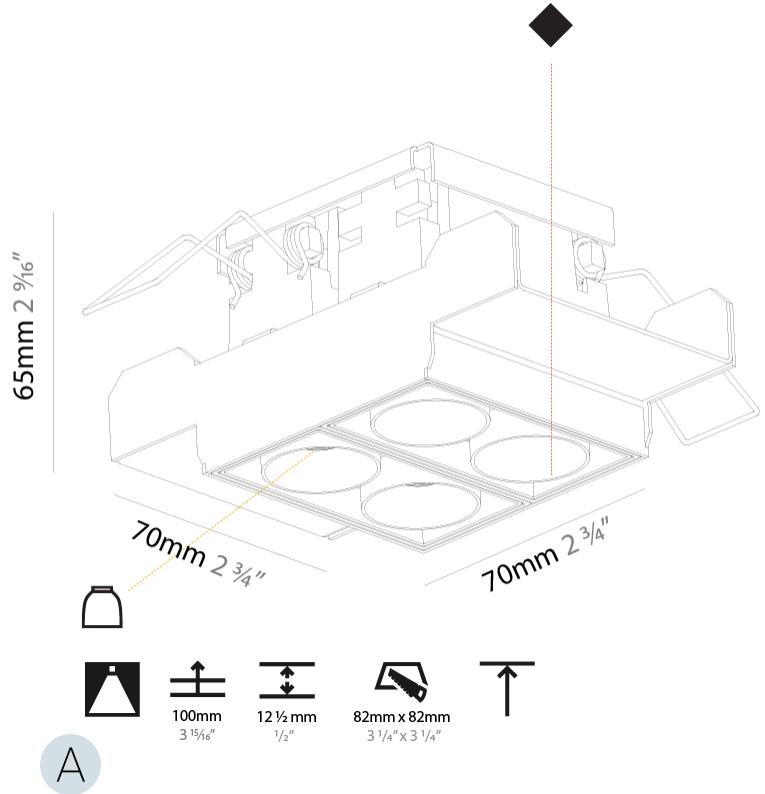

PHYSICAL

Shape: Rectangle
Length (mm): 70
Length (in): 2 ¾
Width (mm): 70
Width (in): 2 ¾
Height (mm): 65
Height (in): 2 9/16
Ceiling Thickness (mm): 12.5
Ceiling Thickness (in): 1/2
Min. Recessing Depth (mm): 100
Min. Recessing Depth (in): 3 15/16
Light Distribution: Downlight
Weight (kg): 0.437
Weight (lbs): 0.96
Fixture Finish: SSR / BKV / CWI / CRY / HAB / UFT / ITA / RUA / FTG / MYG / LOD / PUS / FRO / FUP / KIA / POP / BLS / SPG / MEY / GOH / GUM / CHC / COM / ABZ / JAG / OBR / MOS / ROR
Fixture Material: Aluminum Die Cast
Cut-out Measurements: 82mm / 3 1/4" x 42mm / 1 5/8"
Upon Request: Unique Ceiling Thickness

ELECTRICAL

Lamp Type: LED (Zhaga Standard)
Input Wattage (W): 18
Total Output Wattage (W): 16.4
Dimming: Tri-Mode (Non-Dimming and Phase Dimming (120Vac only) and 0-10V Dimming)
Driver Included: No
Driver Location: Recessed Housing
Driver Type: Constant Current - Universal
Driver Class: Class 2
Housing: See components
Input Voltage (V): 120 - 277
Constant Current (MA): 1050

LED

Number of LEDs: 4
Color Temperature (°K): 2700 / 3000 / 3500 / 4000
Max. Delivered Lumen (lm): Max. 887
CRI: >90 CRI
Lamp Life (hrs): 50000
Upon Request: Special Color Temperature

OPTICAL

Reflector: 8 / 18 / 34
Upon Request: Special Beam Angles

RATINGS AND CERTIFICATIONS

Certified By: CSA Certified to UL and CSA Standards
IP Rating: IP20
Zaneen Corporation © 2024, T 1800-388-3382, F 416-247-9319, www.zaneen.com