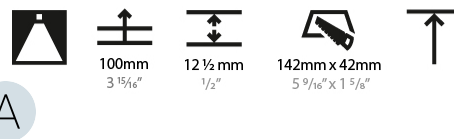

ELECTRICAL

Lamp Type: LED (Zhaga Standard)
Input Wattage (W): 14.3
Total Output Wattage (W): 13.3
Dimming: Tri-Mode (Non-Dimming and Phase Dimming (120Vac only) and 0-10V Dimming)
Driver Included: No
Driver Location: Recessed Housing
Driver Type: Constant Current - Universal
Driver Class: Class 2
Housing: See components
Input Voltage (V): 120 - 277
Constant Current (MA): 1050

LED

Number of LEDs: 4
Color Temperature (°K): 2700 / 3000 / 3500 / 4000
Max. Delivered Lumen (lm): 750 / 850 / 862 / 880
CRI: >90 CRI
Lamp Life (hrs): 50000
Upon Request: Special Color Temperature

OPTICAL

Reflector: 8 / 14 / 34
Upon Request: Special Beam Angles

RATINGS AND CERTIFICATIONS

Certified By: CSA Certified to UL and CSA Standards
Zaneen Group Inc. © 2024, 11800-388-3382, 1-416-247-9319, www.zaneen.com

For international specifications by adding 'INT' at the end of the existing Model #. For assistance on 'custom' specifications, contact zteam@zaneen.com. In a constant effort to supply the best product, we reserve the right to change specifications or materials without notice. The most recent specification sheets are found at zaneen.com