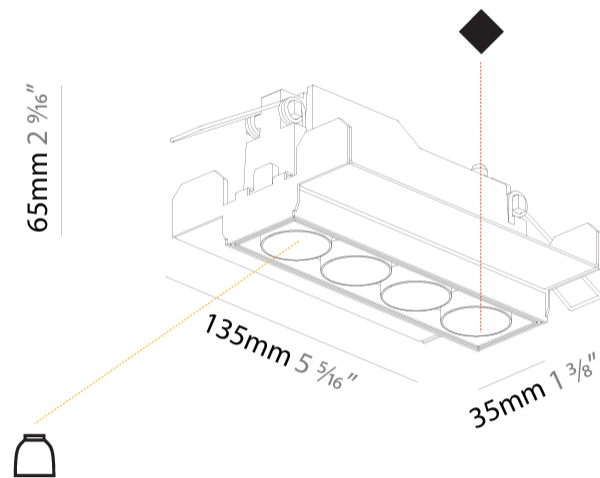

ELECTRICAL

Lamp Type: LED (Zhaga Standard)
Input Wattage (W): 14.3
Total Output Wattage (W): 13.3
Dimming: Tri-Mode (Non-Dimming and Phase Dimming (120Vac only) and 0-10V Dimming)
Driver Included: No
Driver Location: Recessed Housing
Driver Type: Constant Current - Universal
Driver Class: Class 2
Housing: See components
Input Voltage (V): 120 - 277
Constant Current (MA): 1050

LED

Number of LEDs: 4
Color Temperature (°K): 2700 / 3000 / 3500 / 4000
Max. Delivered Lumen (lm): 750 / 850 / 862 / 880
CRI: >90 CRI
Lamp Life (hrs): 50000
Upon Request: Special Color Temperature

OPTICAL

Reflector: 8 / 14 / 34
Upon Request: Special Beam Angles

RATINGS AND CERTIFICATIONS

Certified By: CSA Certified to UL and CSA Standards
Zaneen Group Inc. © 2024, 11800-388-3382, 1-416-247-9319, www.zaneen.com

For international specifications by adding 'INT' at the end of the existing Model #. For assistance on 'custom' specifications, contact zteam@zaneen.com. In a constant effort to supply the best product, we reserve the right to change specifications or materials without notice. The most recent specification sheets are found at zaneen.com