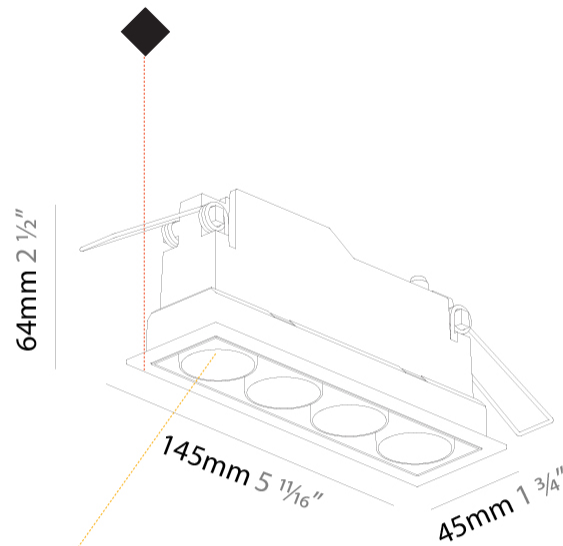

PHYSICAL

Shape: Rectangle
Length (mm): 145
Length (in): 5 ¹¹/₁₆
Width (mm): 45
Width (in): 1 ³/₄
Height (mm): 64
Height (in): 2 ¹/₂
Ceiling Thickness (mm): 10 / 12.5 / 15 / 25 / 30
Ceiling Thickness (in): 3/8 or 1/2 or 9/16 or 1 or 1 3/16
Min. Recessing Depth (mm): 100
Min. Recessing Depth (in): 3 ¹⁵/₁₆
Light Distribution: Downlight
Weight (kg): 0.265
Weight (lbs): 0.58
Fixture Finish: SSR / BKV / CWI / CRY / HAB / UFT / ITA / RUA / FTG / MYG / LOD / PUS / FRO / FUP / KIA / POP / BLS / SPG / MEY / GOH / GUM / CHC / COM / ABZ / JAG / OBR / MOS / ROR
Holder Finish: WHI / BLK
Fixture Material: Aluminum Die Cast
Cut-out Measurements: 138mm / 5 7/16" x 38mm / 1 1/2"

ELECTRICAL

Lamp Type: LED (Zhaga Standard)
Input Wattage (W): 14.3
Total Output Wattage (W): 13.3
Dimming: Tri-Mode (Non-Dimming and Phase Dimming (120Vac only) and 0-10V Dimming)
Driver Included: No
Driver Location: Remote
Driver Type: Constant Current - Universal
Driver Class: Class 2
Input Voltage (V): 120 - 277
Constant Current (MA): 1050
Upon Request: Lutron

LED

Number of LEDs: 4
Color Temperature (°K): 2700 / 3000 / 3500 / 4000
Max. Delivered Lumen (lm): Max 781 / 843 / 860 / 878
Nominal Lumen (lm): 880 / 954 / 970 / 990
CRI: >90 CRI
Lamp Life (hrs): 50000

OPTICAL

Reflector: 8 / 14 / 34

RATINGS AND CERTIFICATIONS

Certified By: CSA Certified to UL and CSA Standards
IP rating: IP20