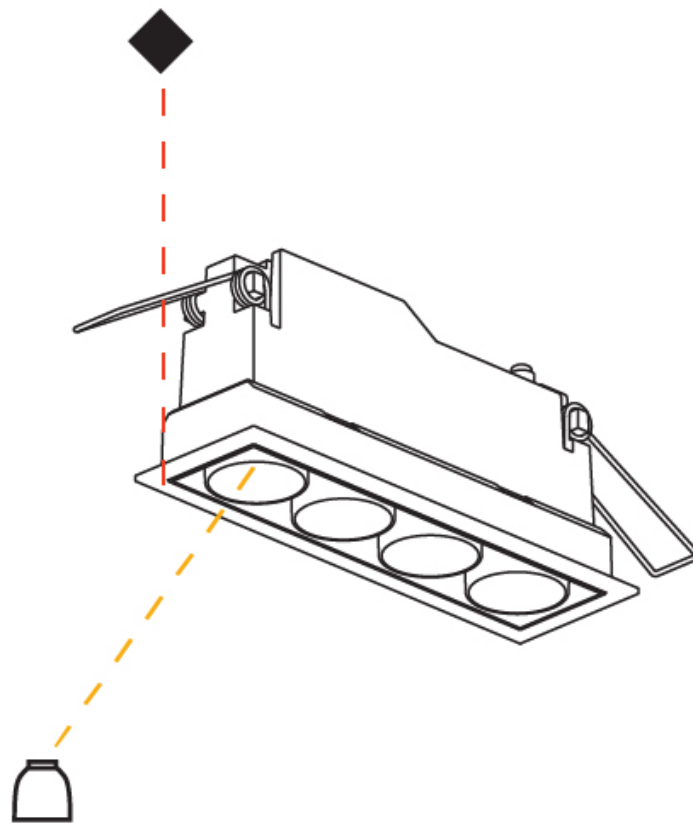

MAGIQ 4 CELL RECESSED

A35142-

PROJECT _____

TYPE _____

SPECIFIER _____

QUANTITY _____

DATE _____

A