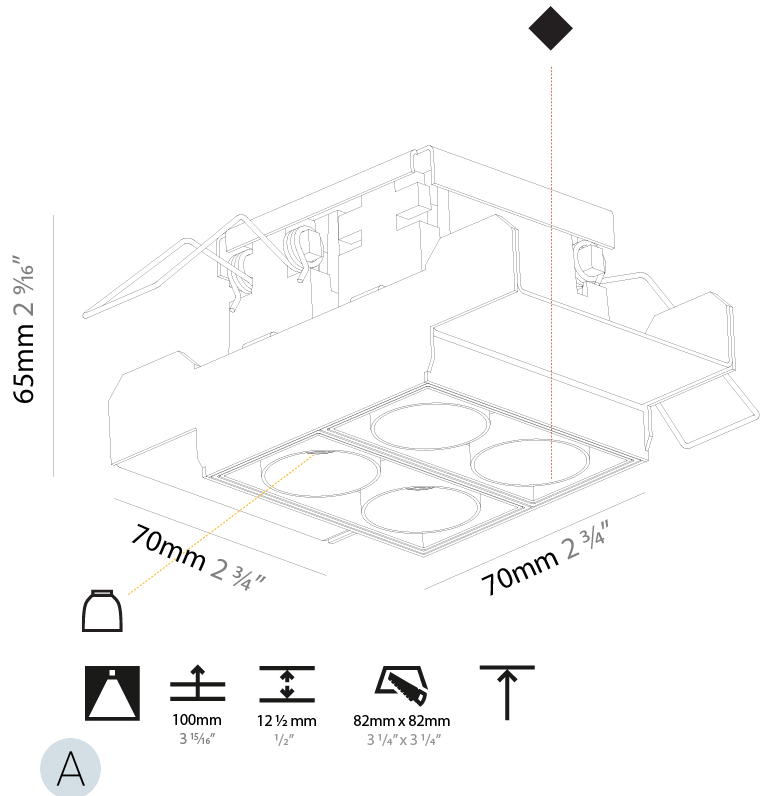

PHYSICAL

Shape: Rectangle
Length (mm): 70
Length (in): 2 ¾
Width (mm): 70
Width (in): 2 ¾
Height (mm): 65
Height (in): 2 9/16
Ceiling Thickness (mm): 12.5
Ceiling Thickness (in): 1/2
Min. Recessing Depth (mm): 100
Min. Recessing Depth (in): 3 15/16
Light Distribution: Downlight
Weight (kg): 0.437
Weight (lbs): 0.96
Fixture Finish: SSR / BKV / CWI / CRY / HAB / LAG / UFT / ITA / RUA / RUR / MIC / FTG / MYG / TWT / LOD / PUS / FRO / FUP / KIA / POP / BLS / SPG / MEY / GOH / GUM / CHC / COM / ABZ / JAG / OBR / MOS / ROR
Fixture Material: Aluminum Die Cast
Cut-out Measurements: 82mm / 3 1/4" x 42mm / 1 5/8"
Upon Request: Unique Ceiling Thickness

ELECTRICAL

Lamp Type: LED (Zhaga Standard)
Input Wattage (W): 18
Total Output Wattage (W): 16.4
Dimming: Tri-Mode (Non-Dimming and Phase Dimming (120Vac only) and 0-10V Dimming)
Driver Included: No
Driver Location: Recessed Housing
Driver Type: Constant Current - Universal
Driver Class: Class 2
Housing: See components
Input Voltage (V): 120 - 277
Constant Current (MA): 1050

LED

Number of LEDs: 4
Color Temperature (°K): 2700 / 3000 / 3500 / 4000
Max. Delivered Lumen (lm): Max. 887
CRI: >90 CRI
Lamp Life (hrs): 50000
Upon Request: Special Color Temperature

OPTICAL

Reflector°: 8 / 18 / 34
Upon Request: Special Beam Angles

RATINGS AND CERTIFICATIONS

Certified By: CSA Certified to UL and CSA Standards

IP rating: IP20
Zaneen Corporation © 2024, T 1800-388-3382, F 416-247-9319, www.zaneen.com