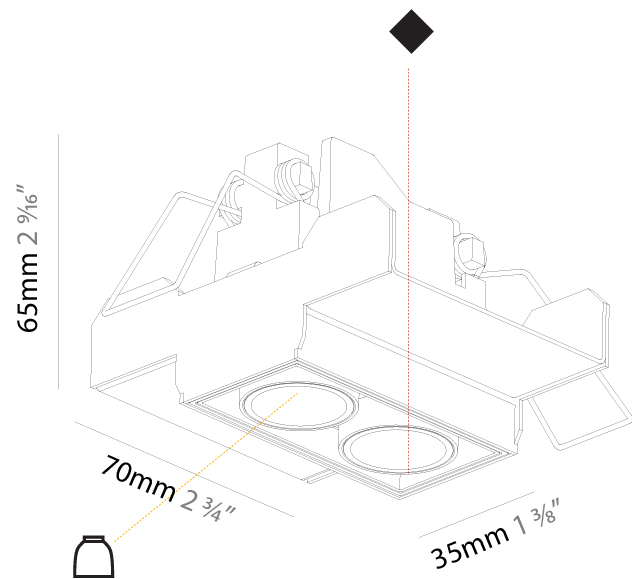

Holder Finish: WHI / BLK
Fixture Material: Aluminum Die Cast
Cut-out Measurements: 82mm / 3 1/4" x 42mm / 1 5/8"
Upon Request: Unique Ceiling Thickness

ELECTRICAL

Lamp Type: LED (Zhaga Standard)
Input Wattage (W): 7.7
Total Output Wattage (W): 6.6
Dimming: Tri-Mode (Non-Dimming and Phase Dimming (120Vac only) and 0-10V Dimming)
Driver Included: No
Driver Location: Remote
Driver Type: Constant Current - Universal
Driver Class: Class 2
Input Voltage (V): 120 - 277
Constant Current (MA): 1050

LED

Number of LEDs: 2
Color Temperature (°K): 2700 / 3000 / 3500 / 4000
Max. Delivered Lumen (lm): 319 / 348 / 356 / 363
Nominal Lumen (lm): 440 / 480 / 490 / 500
CRI: >90 CRI
Lamp Life (hrs): 50000
Upon Request: Special Color Temperature

OPTICAL

Reflector: 8 / 18 / 34
Upon Request: Special Beam Angles

RATINGS AND CERTIFICATIONS

Certified By: CSA Certified to UL and CSA Standards
Zaneen Lighting Inc. © 2024. 11800-306-3389, F-416-247-9389, www.zaneen.com

For international specifications by adding 'INT' at the end of the existing Model #. For assistance on 'custom' specifications, contact zteam@zaneen.com. In a constant effort to supply the best product, we reserve the right to change specifications or materials without notice. The most recent specification sheets are found at zaneen.com