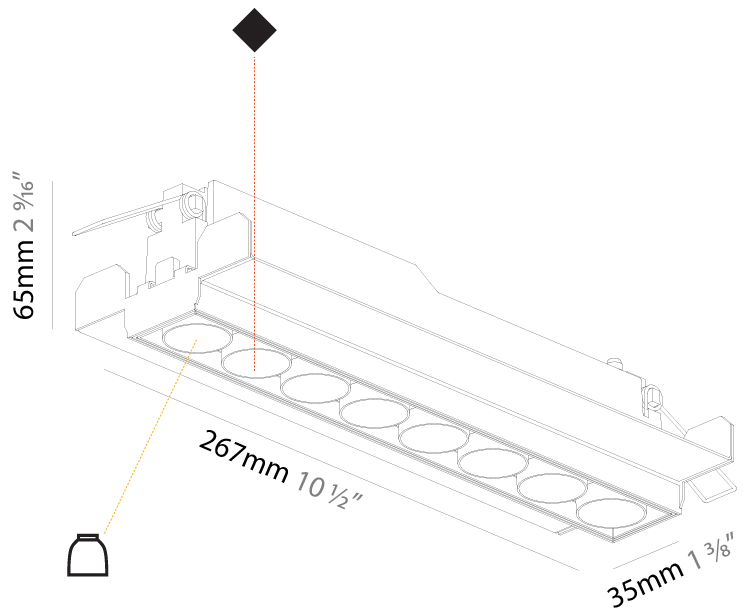

Holder Finish: WHI / BLK
Fixture Material: Aluminum Die Cast
Cut-out Measurements: 273mm / 10 3/4" x 42mm / 1 5/8"
Upon Request: Unique Ceiling Thickness

ELECTRICAL

Lamp Type: LED (Zhaga Standard)
Input Wattage (W): 27
Total Output Wattage (W): 25.9
Dimming: Tri-Mode (Non-Dimming and Phase Dimming (120Vac only) and 0-10V Dimming)
Driver Included: No
Driver Location: Remote
Driver Type: Constant Current - Universal
Driver Class: Class 2
Input Voltage (V): 120 - 277
Constant Current (MA): 1050

LED

Number of LEDs: 8
Color Temperature (*K): 2700 / 3000 / 3500 / 4000
Max. Delivered Lumen (lm): MAX. 1561 / 1685 / 1721 / 1756
Nominal Lumen (lm): MAX. 1760 / 1900 / 1940 / 1980
CRI: >90 CRI
Lamp Life (hrs): 50000
Upon Request: Special Color Temperature

OPTICAL

Reflector*: 8 / 14 / 34
Upon Request: Special Beam Angles

RATINGS AND CERTIFICATIONS

Certified By: CSA Certified to UL and CSA Standards

Zaneen Lighting Inc. © 2024. 11800-306-3389, 1-416-247-9389, www.zaneen.com

100mm
3 15/16"

12 1/2 mm
1/2"

272mm x 42mm
10 11/16" x 1 5/8"

10 11/16" x 1 5/8"