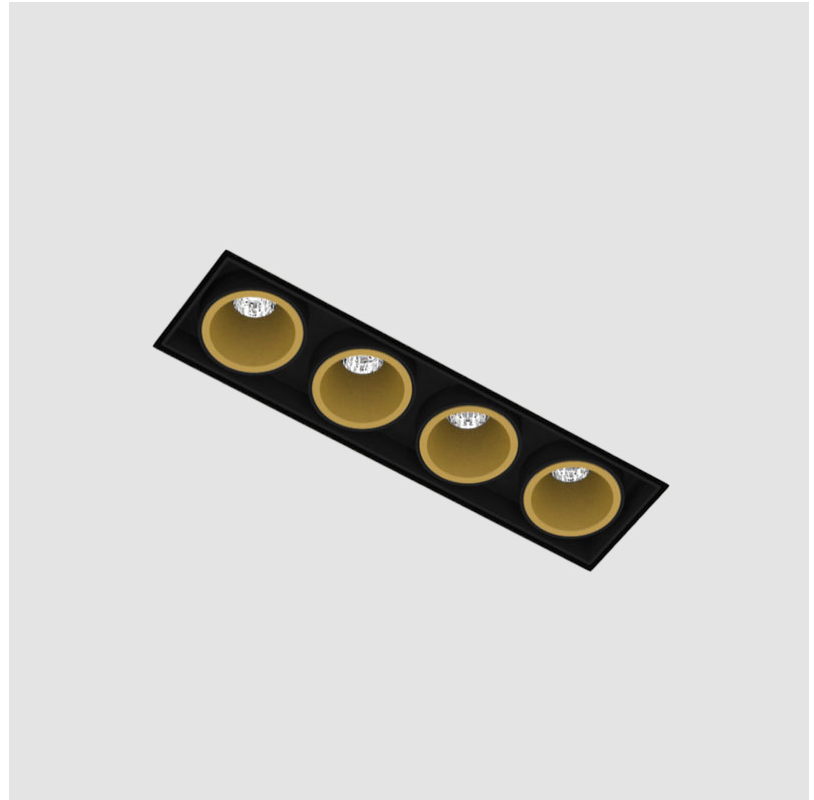

Holder Finish: WHI / BLK
Fixture Material: Aluminum Die Cast
Cut-out Measurements: 142mm / 5 9/16" x 42mm / 1 5/8"
Upon Request: Unique Ceiling Thickness

ELECTRICAL

Lamp Type: LED (Zhaga Standard)
Input Wattage (W): 14.3
Total Output Wattage (W): 13.3
Dimming: Tri-Mode (Non-Dimming and Phase Dimming (120Vac only) and 0-10V Dimming)
Driver Included: No
Driver Location: Recessed Housing
Driver Type: Constant Current - Universal
Driver Class: Class 2
Housing: See components
Input Voltage (V): 120 - 277
Constant Current (MA): 1050

LED

Number of LEDs: 4
Color Temperature (°K): 2700 / 3000 / 3500 / 4000
Max. Delivered Lumen (lm): 750 / 850 / 862 / 880
CRI: >90 CRI
Lamp Life (hrs): 50000
Upon Request: Special Color Temperature

OPTICAL

Reflector: 8 / 14 / 34
Upon Request: Special Beam Angles

RATINGS AND CERTIFICATIONS

Certified By: CSA Certified to UL and CSA Standards
Zaneen Group Inc. © 2024, 11800 388-3382, F-416-247-9319, www.zaneen.com

For international specifications by adding 'INT' at the end of the existing Model #. For assistance on 'custom' specifications, contact zteam@zaneen.com. In a constant effort to supply the best product, we reserve the right to change specifications or materials without notice. The most recent specification sheets are found at zaneen.com