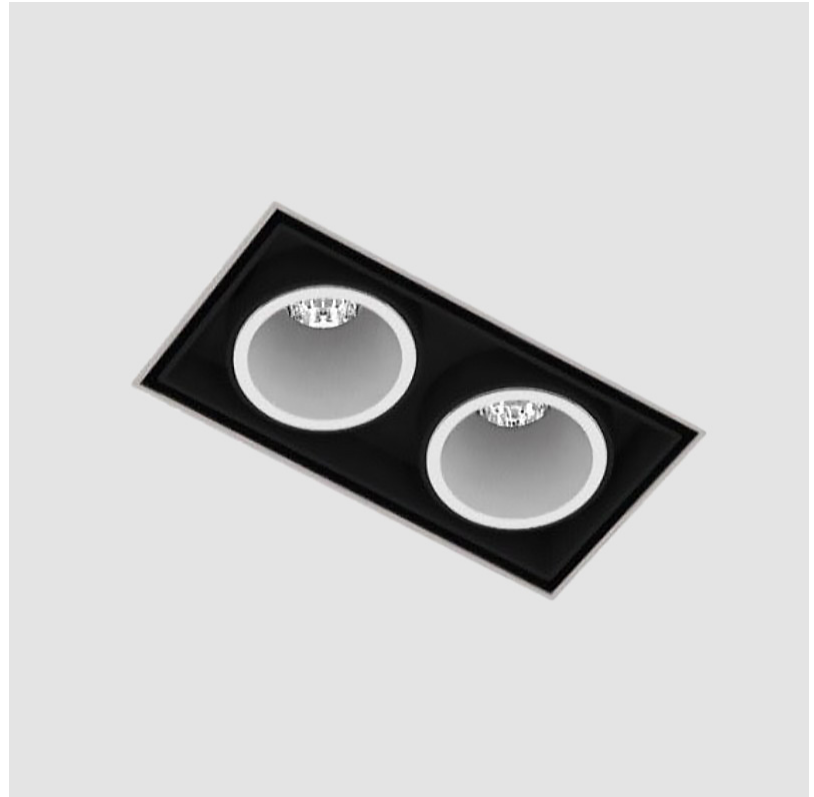

Holder Finish: WHI / BLK
Fixture Material: Aluminum Die Cast
Cut-out Measurements: 82mm / 3 1/4" x 42mm / 1 5/8"
Upon Request: Unique Ceiling Thickness

ELECTRICAL

Lamp Type: LED (Zhaga Standard)
Input Wattage (W): 7.7
Total Output Wattage (W): 6.6
Dimming: Tri-Mode (Non-Dimming and Phase Dimming (120Vac only) and 0-10V Dimming)
Driver Included: No
Driver Location: Remote
Driver Type: Constant Current - Universal
Driver Class: Class 2
Input Voltage (V): 120 - 277
Constant Current (MA): 1050

LED

Number of LEDs: 2
Color Temperature (°K): 2700 / 3000 / 3500 / 4000
Max. Delivered Lumen (lm): 319 / 348 / 356 / 363
Nominal Lumen (lm): 440 / 480 / 490 / 500
CRI: >90 CRI
Lamp Life (hrs): 50000
Upon Request: Special Color Temperature

OPTICAL

Reflector: 8 / 18 / 34
Upon Request: Special Beam Angles

RATINGS AND CERTIFICATIONS

Certified By: CSA Certified to UL and CSA Standards
Zaneen Lighting Inc. © 2024. 11800-306-3389, F-416-247-9389, www.zaneen.com

For international specifications by adding 'INT' at the end of the existing Model #. For assistance on 'custom' specifications, contact zteam@zaneen.com. In a constant effort to supply the best product, we reserve the right to change specifications or materials without notice. The most recent specification sheets are found at zaneen.com