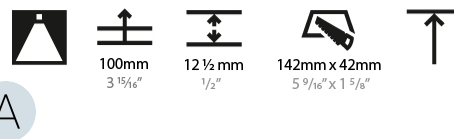

Holder Finish: WHI / BLK
Fixture Material: Aluminum Die Cast
Cut-out Measurements: 142mm / 5 9/16" x 42mm / 1 5/8"
Upon Request: Unique Ceiling Thickness

ELECTRICAL

Lamp Type: LED (Zhaga Standard)
Input Wattage (W): 14.3
Total Output Wattage (W): 13.3
Dimming: Tri-Mode (Non-Dimming and Phase Dimming (120Vac only) and 0-10V Dimming)
Driver Included: No
Driver Location: Recessed Housing
Driver Type: Constant Current - Universal
Driver Class: Class 2
Housing: See components
Input Voltage (V): 120 - 277
Constant Current (MA): 1050

LED

Number of LEDs: 4
Color Temperature (°K): 2700 / 3000 / 3500 / 4000
Max. Delivered Lumen (lm): 750 / 850 / 862 / 880
CRI: >90 CRI
Lamp Life (hrs): 50000
Upon Request: Special Color Temperature

OPTICAL

Reflector: 8 / 14 / 34
Upon Request: Special Beam Angles

RATINGS AND CERTIFICATIONS

Certified By: CSA Certified to UL and CSA Standards
Zaneen Group Inc. © 2024, 11800 388-3382, F-416-247-9319, www.zaneen.com

For international specifications by adding 'INT' at the end of the existing Model #. For assistance on 'custom' specifications, contact zteam@zaneen.com. In a constant effort to supply the best product, we reserve the right to change specifications or materials without notice. The most recent specification sheets are found at zaneen.com