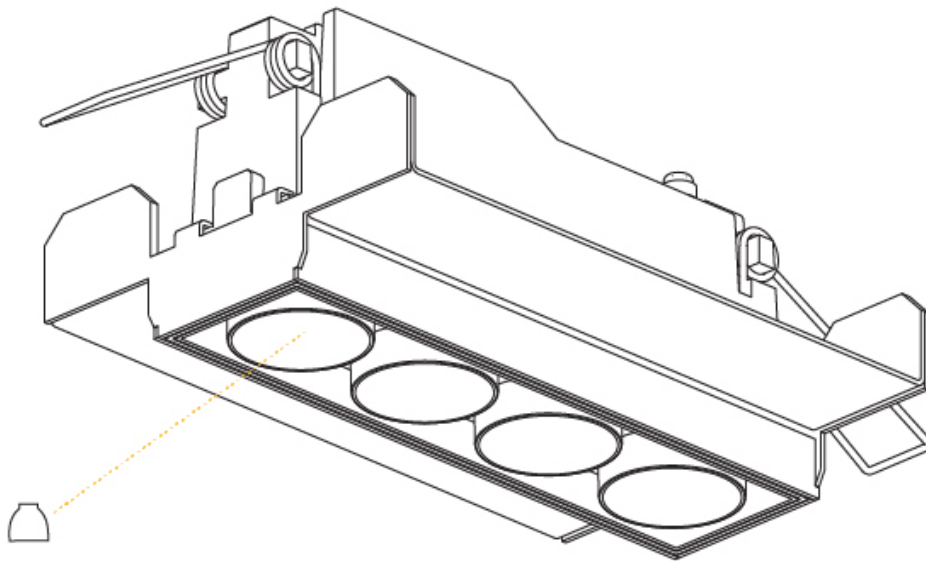

MAGIQ 4 CELL TRIMLESS

A35498-

PROJECT	_____
TYPE	_____
SPECIFIER	_____
QUANTITY	_____
DATE	_____

A