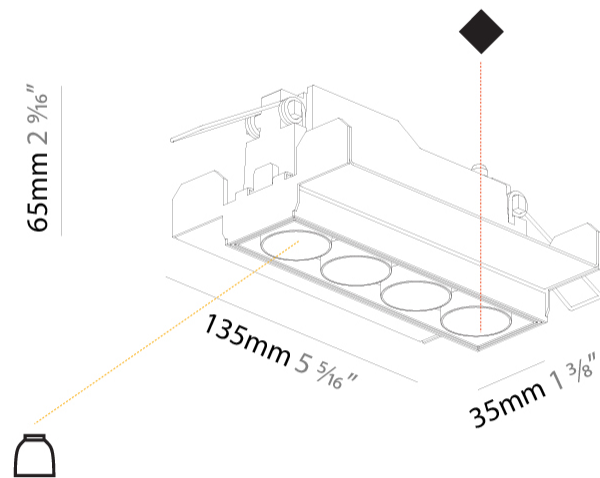

Holder Finish: WHI / BLK
Fixture Material: Aluminum Die Cast
Cut-out Measurements: 142mm / 5 9/16" x 42mm / 1 5/8"
Upon Request: Unique Ceiling Thickness

ELECTRICAL

Lamp Type: LED (Zhaga Standard)
Input Wattage (W): 14.3
Total Output Wattage (W): 13.3
Dimming: Tri-Mode (Non-Dimming and Phase Dimming (120Vac only) and 0-10V Dimming)
Driver Included: No
Driver Location: Recessed Housing
Driver Type: Constant Current - Universal
Driver Class: Class 2
Housing: See components
Input Voltage (V): 120 - 277
Constant Current (MA): 1050

LED

Number of LEDs: 4
Color Temperature (°K): 2700 / 3000 / 3500 / 4000
Max. Delivered Lumen (lm): 750 / 850 / 862 / 880
CRI: >90 CRI
Lamp Life (hrs): 50000
Upon Request: Special Color Temperature

OPTICAL

Reflector: 8 / 14 / 34
Upon Request: Special Beam Angles

RATINGS AND CERTIFICATIONS

Certified By: CSA Certified to UL and CSA Standards
Zaneen Group Inc. © 2024, 11800 388-3382, F-416-247-9319, www.zaneen.com

For international specifications by adding 'INT' at the end of the existing Model #. For assistance on 'custom' specifications, contact zteam@zaneen.com. In a constant effort to supply the best product, we reserve the right to change specifications or materials without notice. The most recent specification sheets are found at zaneen.com