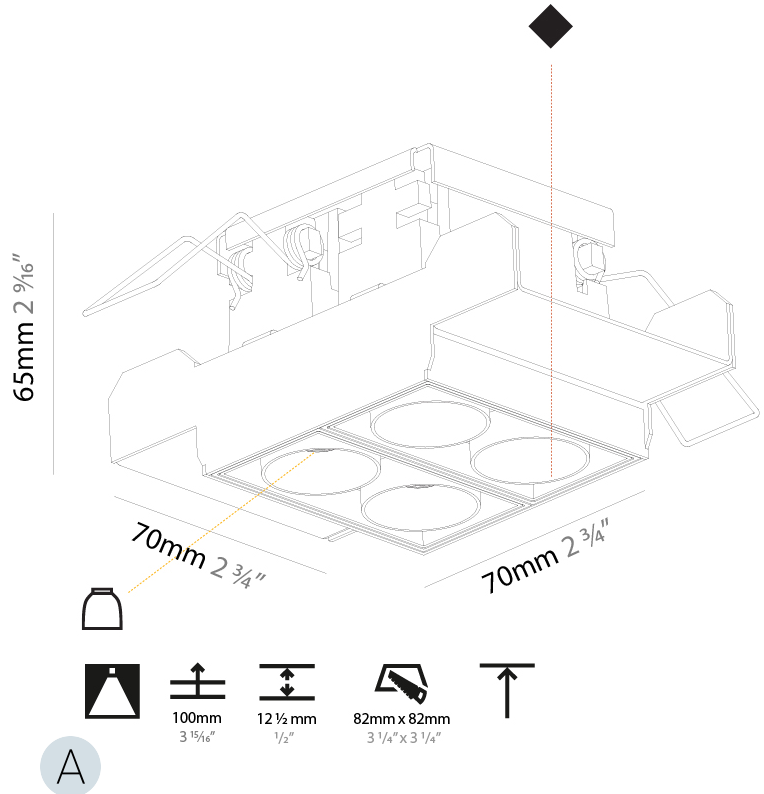

PHYSICAL

Shape: Rectangle
Length (mm): 70
Length (in): 2 ¾
Width (mm): 70
Width (in): 2 ¾
Height (mm): 65
Height (in): 2 9/16
Ceiling Thickness (mm): 12.5
Ceiling Thickness (in): 1/2
Min. Recessing Depth (mm): 100
Min. Recessing Depth (in): 3 15/16
Light Distribution: Downlight
Weight (kg): 0.437
Weight (lbs): 0.96
Fixture Finish: SSR / BKV / CWI / CRY / HAB / UFT / ITA / RUA / FTG / MYG / LOD / PUS / FRO / FUP / KIA / POP / BLS / SPG / MEY / GOH / GUM / CHC / COM / ABZ / JAG / OBR / MOS / ROR
Fixture Material: Aluminum Die Cast
Cut-out Measurements: 82mm / 3 1/4" x 42mm / 1 5/8"
Upon Request: Unique Ceiling Thickness

ELECTRICAL

Lamp Type: LED (Zhaga Standard)
Input Wattage (W): 18
Total Output Wattage (W): 16.4
Dimming: Tri-Mode (Non-Dimming and Phase Dimming (120Vac only) and 0-10V Dimming)
Driver Included: No
Driver Location: Recessed Housing
Driver Type: Constant Current - Universal
Driver Class: Class 2
Housing: See components
Input Voltage (V): 120 - 277
Constant Current (MA): 1050

LED

Number of LEDs: 4
Color Temperature (°K): 2700 / 3000 / 3500 / 4000
Max. Delivered Lumen (lm): Max. 887
CRI: >90 CRI
Lamp Life (hrs): 50000
Upon Request: Special Color Temperature

OPTICAL

Reflector°: 8 / 18 / 34
Upon Request: Special Beam Angles

RATINGS AND CERTIFICATIONS

Certified By: CSA Certified to UL and CSA Standards

IP rating: IP20
Zaneen Group Inc. © 2024, T 1800-388-3382, F 416-247-9319, www.zaneen.com