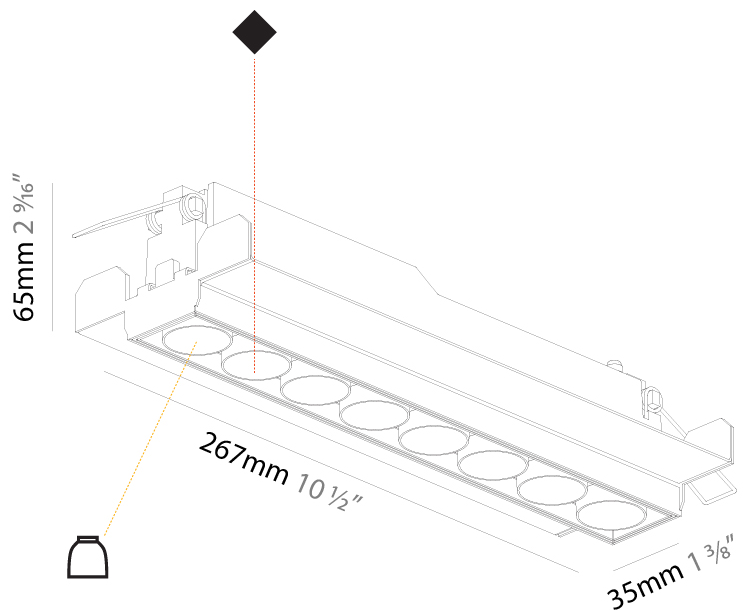

Fixture Finish: SSR / BKV / CWI / CRY / HAB / UFT / ITA / RUA / FTG / MYG / LOD / PUS / FRO / FUP / KIA / POP / BLS / SPG / MEY / GOH / GUM / CHC / COM / ABZ / JAG / OBR / MOS / ROR

Holder Finish: WHI / BLK

Fixture Material: Aluminum Die Cast

Cut-out Measurements: 273mm / 10 3/4" x 42mm / 1 5/8"

Upon Request: Unique Ceiling Thickness

ELECTRICAL

Lamp Type: LED (Zhaga Standard)
Input Wattage (W): 27
Total Output Wattage (W): 25.9
Dimming: Tri-Mode (Non-Dimming and Phase Dimming (120Vac only) and 0-10V Dimming)
Driver Included: No
Driver Location: Remote
Driver Type: Constant Current - Universal
Driver Class: Class 2
Input Voltage (V): 120 - 277
Constant Current (MA): 1050

LED

Number of LEDs: 8
Color Temperature (*K): 2700 / 3000 / 3500 / 4000
Max. Delivered Lumen (lm): MAX. 1561 / 1685 / 1721 / 1756
Nominal Lumen (lm): MAX. 1760 / 1900 / 1940 / 1980
CRI: >90 CRI
Lamp Life (hrs): 50000
Upon Request: Special Color Temperature

OPTICAL

Reflector*: 8 / 14 / 34
Upon Request: Special Beam Angles

RATINGS AND CERTIFICATIONS

Certified By: CSA Certified to UL and CSA Standards

Zaneen Lighting Inc. © 2024. 11800-306-3389, F 416-247-9349, www.zaneen.com

100mm
3 15/16"

12 1/2 mm
1/2"

272mm x 42mm
10 11/16" x 1 5/8"