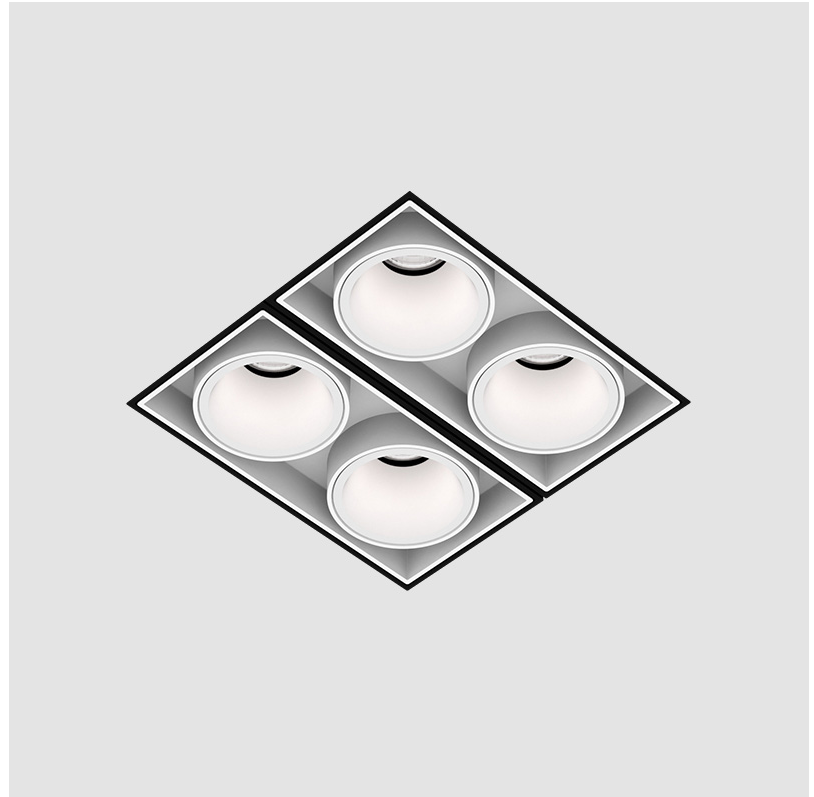

PHYSICAL

Shape: Rectangle
Length (mm): 70
Length (in): 2 ³/₄
Width (mm): 70
Width (in): 2 ³/₄
Height (mm): 65
Height (in): 2 ⁹/₁₆
Ceiling Thickness (mm): 12.5
Ceiling Thickness (in): 1/2
Min. Recessing Depth (mm): 100
Min. Recessing Depth (in): 3 ¹⁵/₁₆
Light Distribution: Downlight
Weight (kg): 0.437
Weight (lbs): 0.96
Fixture Finish: SSR / BKV / CWI / CRY / HAB / UFT / ITA / RUA / FTG / MYG / LOD / PUS / FRO / FUP / KIA / POP / BLS / SPG / MEY / GOH / GUM / CHC / COM / ABZ / JAG / OBR / MOS / ROR
Fixture Material: Aluminum Die Cast
Cut-out Measurements: 82mm / 3 1/4" x 42mm / 1 5/8"
Upon Request: Unique Ceiling Thickness

ELECTRICAL

Lamp Type: LED (Zhaga Standard)
Input Wattage (W): 18
Total Output Wattage (W): 16.4
Dimming: Tri-Mode (Non-Dimming and Phase Dimming (120Vac only) and 0-10V Dimming)
Driver Included: No
Driver Location: Recessed Housing
Driver Type: Constant Current - Universal
Driver Class: Class 2
Housing: See components
Input Voltage (V): 120 - 277
Constant Current (MA): 1050

LED

Number of LEDs: 4
Color Temperature (°K): 2700 / 3000 / 3500 / 4000
Max. Delivered Lumen (lm): Max. 887
CRI: >90 CRI
Lamp Life (hrs): 50000
Upon Request: Special Color Temperature

OPTICAL

Reflector: 8 / 18 / 34
Upon Request: Special Beam Angles

RATINGS AND CERTIFICATIONS

Certified By: CSA Certified to UL and CSA Standards
IP Rating: IP20
Zaneen Corporation © 2024, T 1800-388-3382, F 416-247-9319, www.zaneen.com