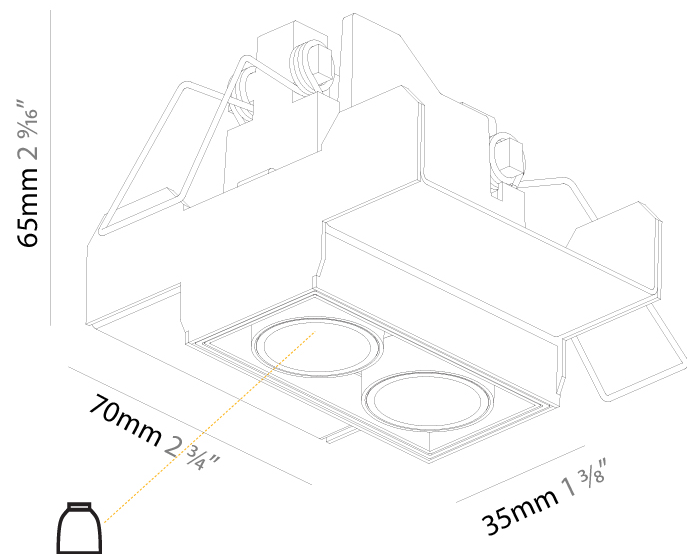

GENERAL

Series: Magiq
Subseries: Magiq 2 Cell
Brand: Prolicht
Division: Architectural
Mounting Type: Trimless
Mounting Location: Ceiling
Subcategory: Downlight

PHYSICAL

Shape: Rectangle
Length (mm): 70
Length (in): 2 ¾
Width (mm): 35
Width (in): 1 ⅜
Height (mm): 65
Height (in): 2 ⅙
Ceiling Thickness (mm): 12.5
Ceiling Thickness (in): 1/2
Min. Recessing Depth (mm): 100
Min. Recessing Depth (in): 3 ⅙
Light Distribution: Downlight
Weight (kg): 0.241
Weight (lbs): 0.53
Fixture Finish: BLK / WHI
Fixture Material: Aluminum Die Cast
Cut-out Measurements: 82mm / 3 1/4" x 42mm / 1 5/8"
Upon Request: Unique Ceiling Thickness

ELECTRICAL

Lamp Type: LED (Zhaga Standard)
Input Wattage (W): 9
Total Output Wattage (W): 8.2
Dimming: Tri-Mode (Non-Dimming and Phase Dimming (120Vac only) and 0-10V Dimming)
Driver Included: No
Driver Location: Remote
Driver Type: Constant Current - Universal
Driver Class: Class 2
Input Voltage (V): 120 - 277
Constant Current (MA): 1050

LED

Number of LEDs: 2
Color Temperature (°K): 2700 / 3000 / 3500 / 4000
Max. Delivered Lumen (lm): 314 / 342 / 350 / 357
Nominal Lumen (lm): 440 / 480 / 490 / 500
CRI: >90 CRI
Lamp Life (hrs): 50000
Upon Request: Special Color Temperature

OPTICAL

Reflector: 8 / 18 / 34
Upon Request: Special Beam Angles

RATINGS AND CERTIFICATIONS

Certified By: CSA Certified to UL and CSA Standards
IP rating: IP20