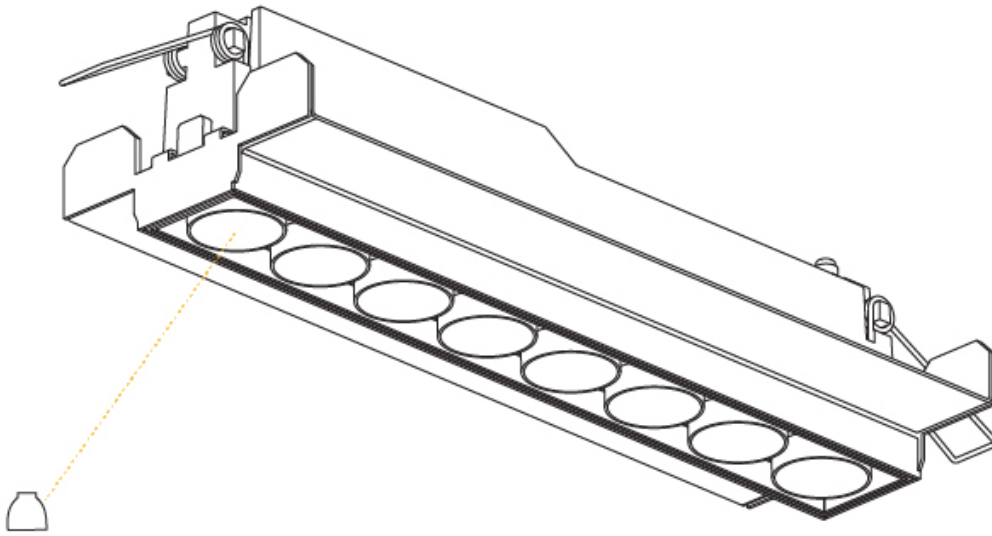

MAGIQ 8 CELL TRIMLESS

A35130-

PROJECT	_____
TYPE	_____
SPECIFIER	_____
QUANTITY	_____
DATE	_____

A