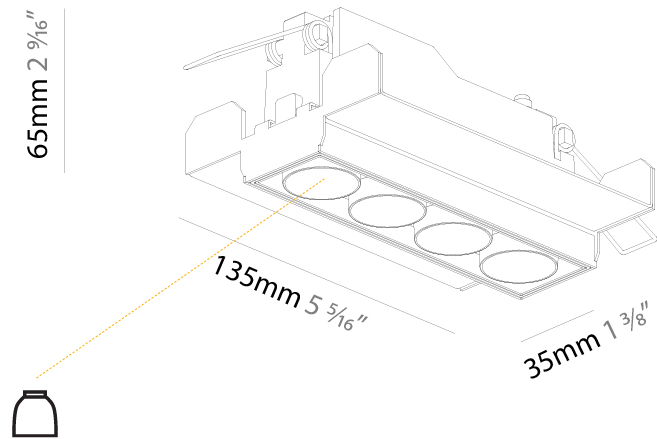

GENERAL

Series: Magiq
Subseries: Magiq 4 Cell
Brand: Prolight
Division: Architectural
Mounting Type: Trimless
Mounting Location: Ceiling
Subcategory: Downlight

PHYSICAL

Shape: Rectangle
Length (mm): 135
Length (in): 5 ⁵/₁₆
Width (mm): 35
Width (in): 1 ³/₈
Height (mm): 65
Height (in): 2 ⁹/₁₆
Ceiling Thickness (mm): 12.5
Ceiling Thickness (in): 1/2
Min. Recessing Depth (mm): 100
Min. Recessing Depth (in): 3 ¹⁵/₁₆
Light Distribution: Downlight
Weight (kg): 0.403
Weight (lbs): 0.89
Fixture Finish: BLK / WHI
Fixture Material: Aluminum Die Cast
Cut-out Measurements: 142mm / 5 9/16" x 42mm / 1 5/8"
Upon Request: Unique Ceiling Thickness

ELECTRICAL

Lamp Type: LED (Zhaga Standard)
Input Wattage (W): 14.3
Total Output Wattage (W): 13.3
Dimming: Tri-Mode (Non-Dimming and Phase Dimming (120Vac only) and 0-10V Dimming)
Driver Included: No
Driver Location: Recessed Housing
Driver Type: Constant Current - Universal
Driver Class: Class 2
Housing: See components
Input Voltage (V): 120 - 277
Constant Current (MA): 1050

LED

Number of LEDs: 4
Color Temperature (°K): 2700 / 3000 / 3500 / 4000
Max. Delivered Lumen (lm): 750 / 850 / 862 / 880
CRI: >90 CRI
Lamp Life (hrs): 50000
Upon Request: Special Color Temperature

OPTICAL

Reflector: 8 / 18 / 34
Upon Request: Special Beam Angles

RATINGS AND CERTIFICATIONS

Certified By: CSA Certified to UL and CSA Standards
IP rating: IP20