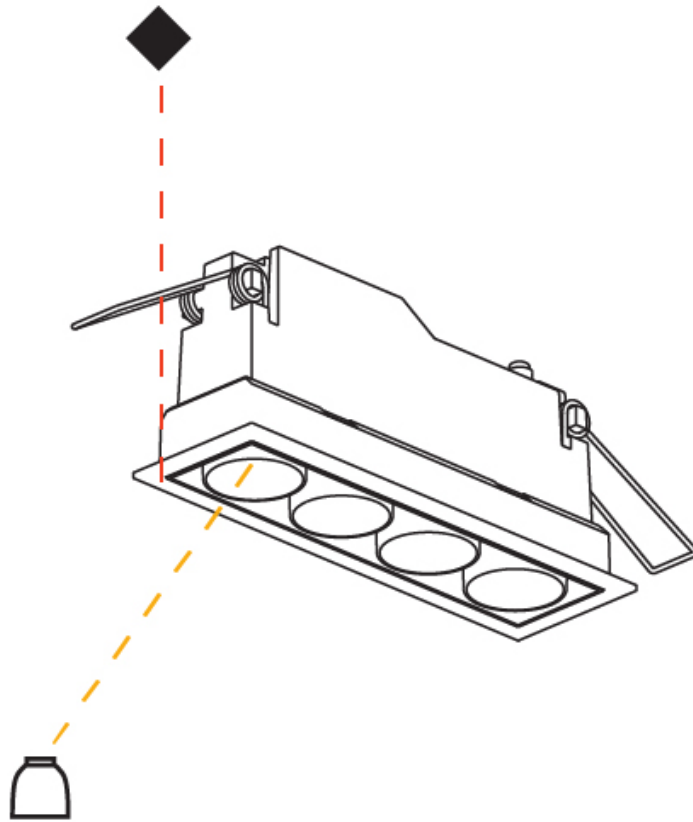

MAGIQ 4 CELL RECESSED

A35142-

PROJECT	_____
TYPE	_____
SPECIFIER	_____
QUANTITY	_____
DATE	_____