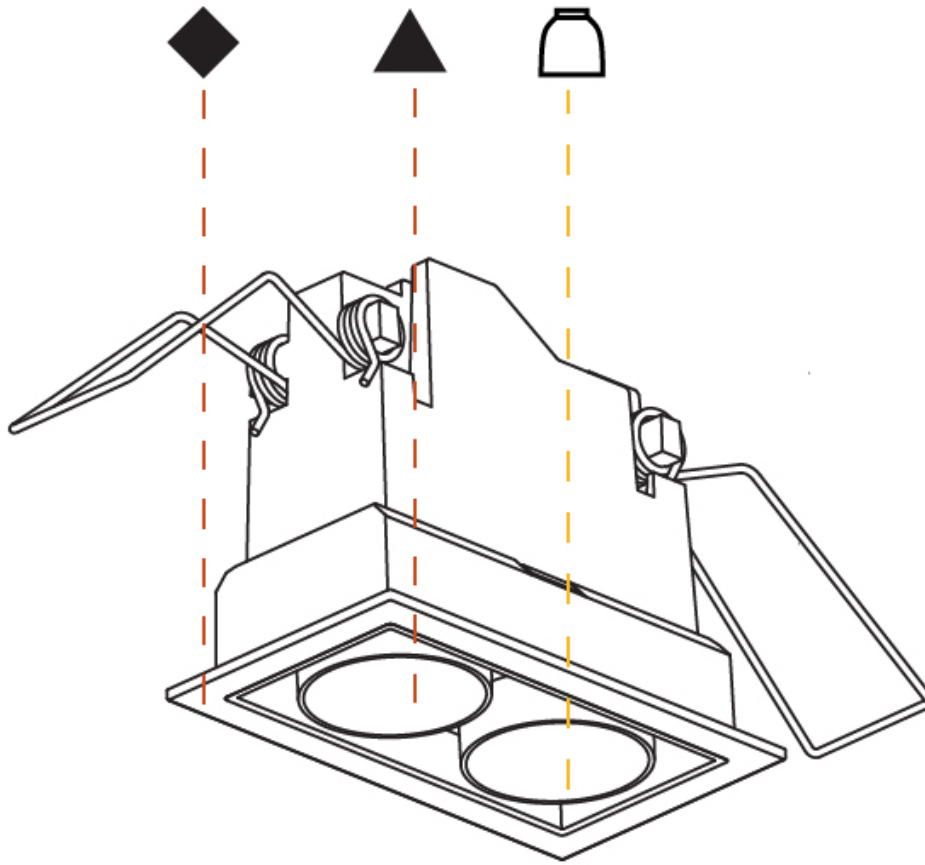

MAGIQ 2 CELL KORONA RECESSED

A35635-

PROJECT	_____
TYPE	_____
SPECIFIER	_____
QUANTITY	_____
DATE	_____

A