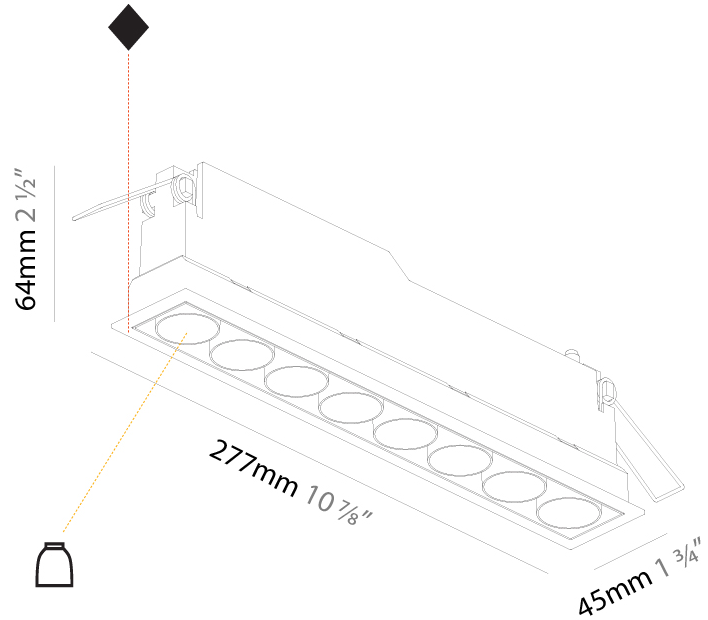

PHYSICAL

Shape: Rectangle
Length (mm): 277
Length (in): 10 7/8
Width (mm): 45
Width (in): 1 3/4
Height (mm): 64
Height (in): 2 1/2
Ceiling Thickness (mm): 10 / 12.5 / 15 / 25 / 30
Ceiling Thickness (in): 3/8 or 1/2 or 9/16 or 1 or 1 3/16
Min. Recessing Depth (mm): 100
Min. Recessing Depth (in): 3 15/16
Light Distribution: Downlight
Weight (kg): 0.518
Weight (lbs): 1.14
Fixture Finish: SSR / BKV / CWI / CRY / HAB / UFT / ITA / RUA / FTG / MYG / LOD / PUS / FRO / FUP / KIA / POP / BLS / SPG / MEY / GOH / GUM / CHC / COM / ABZ / JAG / OBR / MOS / ROR
Holder Finish: WHI / BLK
Fixture Material: Aluminum Die Cast
Cut-out Measurements: 270mm / 10 5/8" x 38mm / 1 1/2"

ELECTRICAL

Lamp Type: LED (Zhaga Standard)
Input Wattage (W): 27
Total Output Wattage (W): 25.9
Dimming: Tri-Mode (Non-Dimming and Phase Dimming (120Vac only) and 0-10V Dimming)
Driver Included: No
Driver Location: Remote
Driver Type: Constant Current - Universal
Driver Class: Class 2
Input Voltage (V): 120 - 277
Constant Current (MA): 1050

LED

Number of LEDs: 8
Color Temperature (°K): 2700 / 3000 / 3500 / 4000
Max. Delivered Lumen (lm): MAX 1561 / 1685 / 1721 / 1756
Nominal Lumen (lm): 1760 / 1900 / 1940 / 1980
CRI: >90 CRI
Lamp Life (hrs): 50000

OPTICAL

Reflector: 8 / 14 / 34

RATINGS AND CERTIFICATIONS

Certified By: CSA Certified to UL and CSA Standards
IP rating: IP20

100mm
3 15/16"

5 - 30 mm
3/16" - 1 3/16"

270mm x 38mm
10 5/8" x 1 1/2"