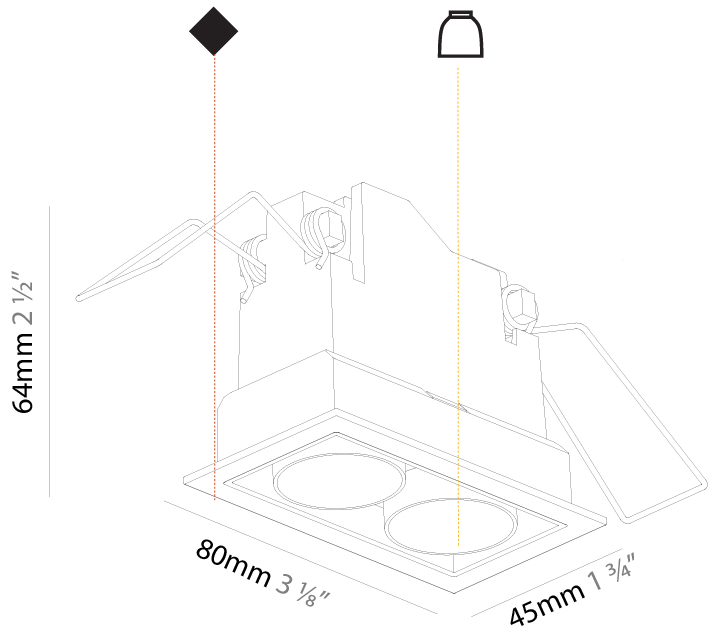

PHYSICAL

Shape: Rectangle
Length (mm): 80
Length (in): 3 1/8
Width (mm): 45
Width (in): 1 3/4
Height (mm): 64
Height (in): 2 1/2
Ceiling Thickness (mm): 10 / 12.5 / 15 / 25 / 30
Ceiling Thickness (in): 3/8 or 1/2 or 9/16 or 1 or 1 3/16
Min. Recessing Depth (mm): 100
Min. Recessing Depth (in): 3 15/16
Light Distribution: Downlight
Weight (kg): 0.145
Weight (lbs): 0.32
Fixture Finish: SSR / BKV / CWI / CRY / HAB / UFT / ITA / RUA / FTG / MYG / LOD / PUS / FRO / FUP / KIA / POP / BLS / SPG / MEY / GOH / GUM / CHC / COM / ABZ / JAG / OBR / MOS / ROR
Holder Finish: WHI / BLK
Fixture Material: Aluminum Die Cast
Cut-out Measurements: 73mm / 2 7/8" x 38mm / 1 1/2"

ELECTRICAL

Lamp Type: LED (Zhaga Standard)
Input Wattage (W): 7.7
Total Output Wattage (W): 6.6
Dimming: Tri-Mode (Non-Dimming and Phase Dimming (120Vac only) and 0-10V Dimming)
Driver Included: No
Driver Location: Remote
Driver Type: Constant Current - Universal
Driver Class: Class 2
Input Voltage (V): 120 - 277
Constant Current (MA): 1050

LED

Number of LEDs: 2
Color Temperature (°K): 2700 / 3000 / 3500 / 4000
Max. Delivered Lumen (lm): 390 / 410 / 421 / 430
Nominal Lumen (lm): 440 / 465 / 470 / 480
CRI: >90 CRI
Lamp Life (hrs): 50000

OPTICAL

Reflector°: 8 / 18 / 34

RATINGS AND CERTIFICATIONS

Certified By: CSA Certified to UL and CSA Standards
IP rating: IP20

100mm
3 15/16"

10 - 30 mm
3/8" - 1 3/16"

73mm x 38mm
2 7/8" x 1 1/2"