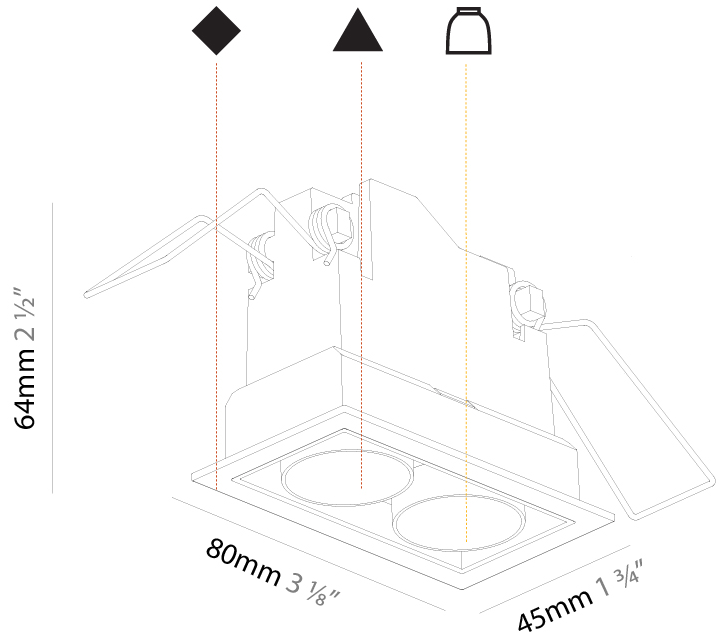

PHYSICAL

Shape: Rectangle
Length (mm): 80
Length (in): 3 1/8
Width (mm): 45
Width (in): 1 3/4
Height (mm): 64
Height (in): 2 1/2
Ceiling Thickness (mm): 10 / 12.5 / 15 / 25 / 30
Ceiling Thickness (in): 3/8 or 1/2 or 9/16 or 1 or 1 3/16
Min. Recessing Depth (mm): 100
Min. Recessing Depth (in): 3 15/16
Light Distribution: Downlight
Weight (kg): 0.15
Weight (lbs): 0.33
Fixture Finish: SSR / BKV / CWI / CRY / HAB / UFT / ITA / RUA / FTG / MYG / LOD / PUS / FRO / FUP / KIA / POP / BLS / SPG / MEY / GOH / GUM / CHC / COM / ABZ / JAG / OBR / MOS / ROR
Holder Finish: WHI / BLK
Fixture Material: Aluminum Die Cast
Cut-out Measurements: 73mm / 2 7/8" x 38mm / 1 1/2"

ELECTRICAL

Lamp Type: LED (Zhaga Standard)
Input Wattage (W): 9
Total Output Wattage (W): 6.6
Dimming: Tri-Mode (Non-Dimming and Phase Dimming (120Vac only) and 0-10V Dimming)
Driver Included: No
Driver Location: Remote
Driver Type: Constant Current - Universal
Driver Class: Class 2
Input Voltage (V): 120 - 277
Constant Current (MA): 1050

LED

Number of LEDs: 2
Color Temperature (°K): 2700 / 3000 / 3500 / 4000
Max. Delivered Lumen (lm): 390 / 410 / 421 / 430
Nominal Lumen (lm): 440 / 465 / 470 / 480
CRI: >90 CRI
Lamp Life (hrs): 50000

OPTICAL

Reflector°: 8 / 18 / 34

RATINGS AND CERTIFICATIONS

Certified By: CSA Certified to UL and CSA Standards
IP rating: IP20