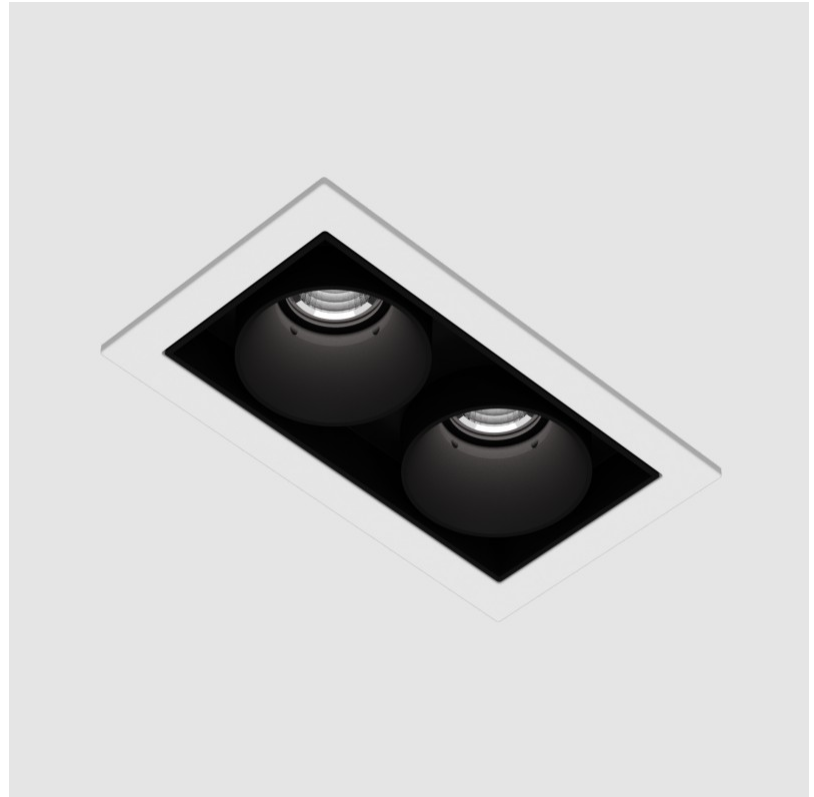

PHYSICAL

Shape: Rectangle
Length (mm): 80
Length (in): 3 1/8
Width (mm): 45
Width (in): 1 3/4
Height (mm): 64
Height (in): 2 1/2
Ceiling Thickness (mm): 10 / 12.5 / 15 / 25 / 30
Ceiling Thickness (in): 3/8 or 1/2 or 9/16 or 1 or 1 3/16
Min. Recessing Depth (mm): 100
Min. Recessing Depth (in): 3 15/16
Light Distribution: Downlight
Weight (kg): 0.145
Weight (lbs): 0.32
Fixture Finish: SSR / BKV / CWI / CRY / HAB / UFT / ITA / RUA / FTG / MYG / LOD / PUS / FRO / FUP / KIA / POP / BLS / SPG / MEY / GOH / GUM / CHC / COM / ABZ / JAG / OBR / MOS / ROR
Holder Finish: WHI / BLK
Fixture Material: Aluminum Die Cast
Cut-out Measurements: 73mm / 2 7/8" x 38mm / 1 1/2"

ELECTRICAL

Lamp Type: LED (Zhaga Standard)
Input Wattage (W): 7.7
Total Output Wattage (W): 6.6
Dimming: Tri-Mode (Non-Dimming and Phase Dimming (120Vac only) and 0-10V Dimming)
Driver Included: No
Driver Location: Remote
Driver Type: Constant Current - Universal
Driver Class: Class 2
Input Voltage (V): 120 - 277
Constant Current (MA): 1050

LED

Number of LEDs: 2
Color Temperature (°K): 2700 / 3000 / 3500 / 4000
Max. Delivered Lumen (lm): 390 / 410 / 421 / 430
Nominal Lumen (lm): 440 / 465 / 470 / 480
CRI: >90 CRI
Lamp Life (hrs): 50000

OPTICAL

Reflector°: 8 / 18 / 34

RATINGS AND CERTIFICATIONS

Certified By: CSA Certified to UL and CSA Standards
IP rating: IP20

100mm
3 15/16"

10 - 30 mm
3/8" - 1 3/16"

73mm x 38mm
2 7/8" x 1 1/2"