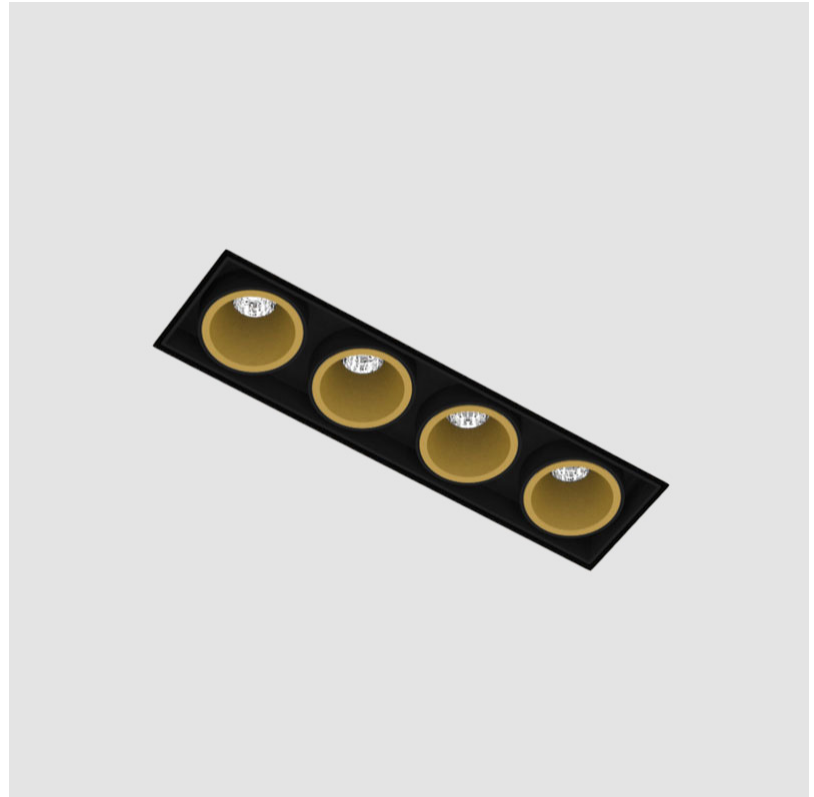

ELECTRICAL

Lamp Type: LED (Zhaga Standard)
Input Wattage (W): 14.3
Total Output Wattage (W): 13.3
Dimming: Tri-Mode (Non-Dimming and Phase Dimming (120Vac only) and 0-10V Dimming)
Driver Included: No
Driver Location: Recessed Housing
Driver Type: Constant Current - Universal
Driver Class: Class 2
Housing: See components
Input Voltage (V): 120 - 277
Constant Current (MA): 1050

LED

Number of LEDs: 4
Color Temperature (°K): 2700 / 3000 / 3500 / 4000
Max. Delivered Lumen (lm): 750 / 850 / 862 / 880
CRI: >90 CRI
Lamp Life (hrs): 50000
Upon Request: Special Color Temperature

OPTICAL

Reflector: 8 / 14 / 34
Upon Request: Special Beam Angles

RATINGS AND CERTIFICATIONS

Certified By: CSA Certified to UL and CSA Standards
Zaneen Lighting Inc. © 2024, 11800-300-1389, 2416-247-9319, www.zaneen.com

For international specifications by adding 'INT' at the end of the existing Model #. For assistance on 'custom' specifications, contact zteam@zaneen.com.
In a constant effort to supply the best product, we reserve the right to change specifications or materials without notice. The most recent specification sheets are found at zaneen.com