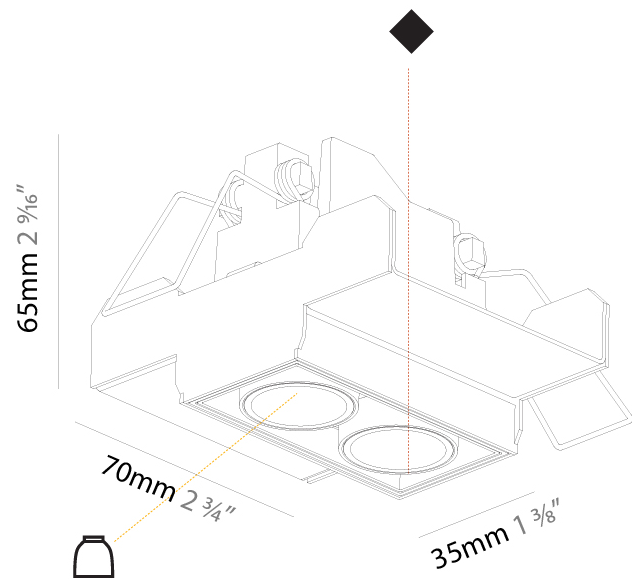

ELECTRICAL

Lamp Type: LED (Zhaga Standard)
Input Wattage (W): 7.7
Total Output Wattage (W): 6.6
Dimming: Tri-Mode (Non-Dimming and Phase Dimming (120Vac only) and 0-10V Dimming)
Driver Included: No
Driver Location: Remote
Driver Type: Constant Current - Universal
Driver Class: Class 2
Input Voltage (V): 120 - 277
Constant Current (MA): 1050

LED

Number of LEDs: 2
Color Temperature (°K): 2700 / 3000 / 3500 / 4000
Max. Delivered Lumen (lm): 319 / 348 / 356 / 363
Nominal Lumen (lm): 440 / 480 / 490 / 500
CRI: >90 CRI
Lamp Life (hrs): 50000
Upon Request: Special Color Temperature

OPTICAL

Reflector: 8 / 18 / 34
Upon Request: Special Beam Angles

RATINGS AND CERTIFICATIONS

Certified By: CSA Certified to UL and CSA Standards
Zaneen Lighting Inc. © 2024. 11800-306-3389, F-416-247-9319, www.zaneen.com

Patents: IP20 International specifications by adding 'INT' at the end of the existing Model #. For assistance on 'custom' specifications, contact zteam@zaneen.com.
In a constant effort to supply the best product, we reserve the right to change specifications or materials without notice. The most recent specification sheets are found at zaneen.com

PROJECT
TYPE
SPECIFIER
QUANTITY
DATE