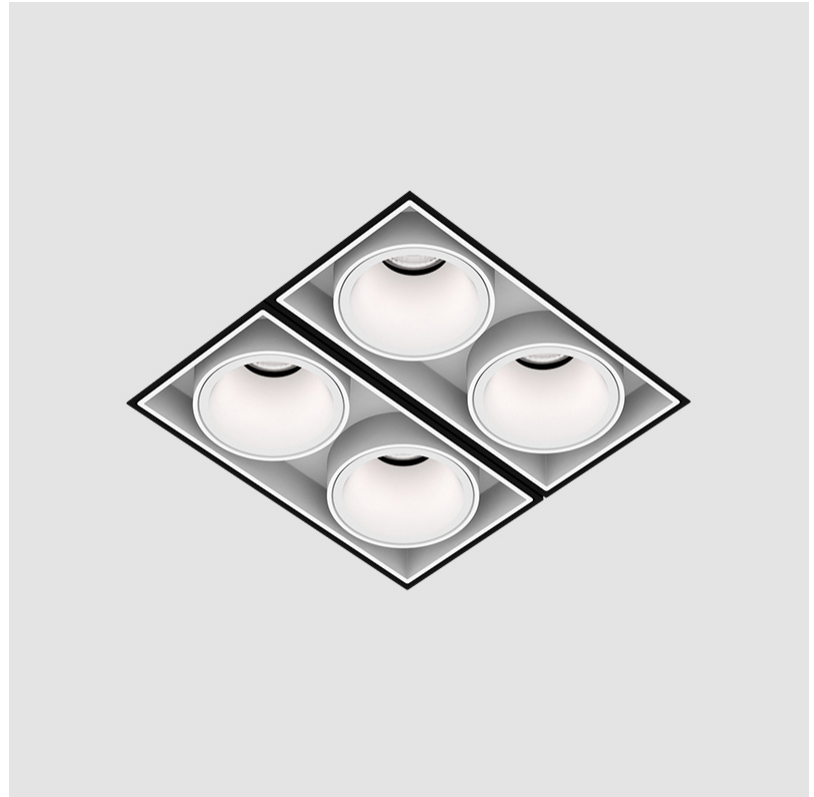

PHYSICAL

Shape: Rectangle
Length (mm): 70
Length (in): 2 ¾
Width (mm): 70
Width (in): 2 ¾
Height (mm): 65
Height (in): 2 9/16
Ceiling Thickness (mm): 12.5
Ceiling Thickness (in): 1/2
Min. Recessing Depth (mm): 100
Min. Recessing Depth (in): 3 15/16
Light Distribution: Downlight
Weight (kg): 0.437
Weight (lbs): 0.96
Fixture Finish: SSR / BKV / CWI / CRY / HAB / UFT / ITA / RUA / FTG / MYG / LOD / PUS / FRO / FUP / KIA / POP / BLS / SPG / MEY / GOH / GUM / CHC / COM / ABZ / JAG / OBR / MOS / ROR
Fixture Material: Aluminum Die Cast
Cut-out Measurements: 82mm / 3 1/4" x 42mm / 1 5/8"
Upon Request: Unique Ceiling Thickness

ELECTRICAL

Lamp Type: LED (Zhaga Standard)
Input Wattage (W): 18
Total Output Wattage (W): 16.4
Dimming: Tri-Mode (Non-Dimming and Phase Dimming (120Vac only) and 0-10V Dimming)
Driver Included: No
Driver Location: Recessed Housing
Driver Type: Constant Current - Universal
Driver Class: Class 2
Housing: See components
Input Voltage (V): 120 - 277
Constant Current (MA): 1050

LED

Number of LEDs: 4
Color Temperature (°K): 2700 / 3000 / 3500 / 4000
Max. Delivered Lumen (lm): Max. 887
CRI: >90 CRI
Lamp Life (hrs): 50000
Upon Request: Special Color Temperature

OPTICAL

Reflector°: 8 / 18 / 34
Upon Request: Special Beam Angles

RATINGS AND CERTIFICATIONS

Certified By: CSA Certified to UL and CSA Standards

IP rating: IP20
Zaneen Corporation © 2024, T 1800-388-3382, F 416-247-9319, www.zaneen.com