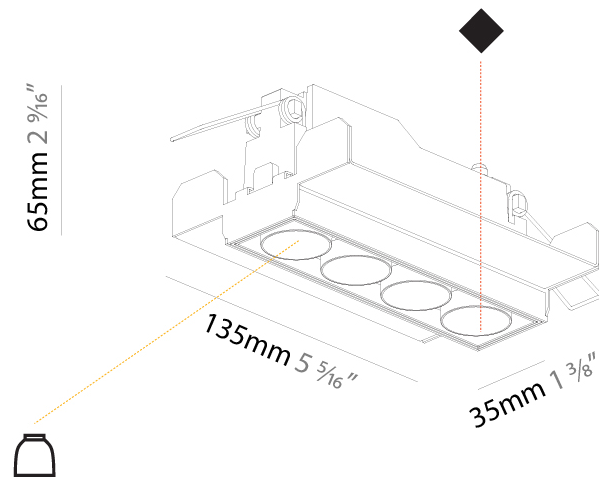

ELECTRICAL

Lamp Type: LED (Zhaga Standard)
Input Wattage (W): 14.3
Total Output Wattage (W): 13.3
Dimming: Tri-Mode (Non-Dimming and Phase Dimming (120Vac only) and 0-10V Dimming)
Driver Included: No
Driver Location: Recessed Housing
Driver Type: Constant Current - Universal
Driver Class: Class 2
Housing: See components
Input Voltage (V): 120 - 277
Constant Current (MA): 1050

LED

Number of LEDs: 4
Color Temperature (°K): 2700 / 3000 / 3500 / 4000
Max. Delivered Lumen (lm): 750 / 850 / 862 / 880
CRI: >90 CRI
Lamp Life (hrs): 50000
Upon Request: Special Color Temperature

OPTICAL

Reflector: 8 / 14 / 34
Upon Request: Special Beam Angles

RATINGS AND CERTIFICATIONS

Certified By: CSA Certified to UL and CSA Standards
Zaneen Lighting Inc. © 2024, 11800-300-1389, 2416-247-9319, www.zaneen.com

For international specifications by adding 'INT' at the end of the existing Model #. For assistance on 'custom' specifications, contact zteam@zaneen.com.
In a constant effort to supply the best product, we reserve the right to change specifications or materials without notice. The most recent specification sheets are found at zaneen.com