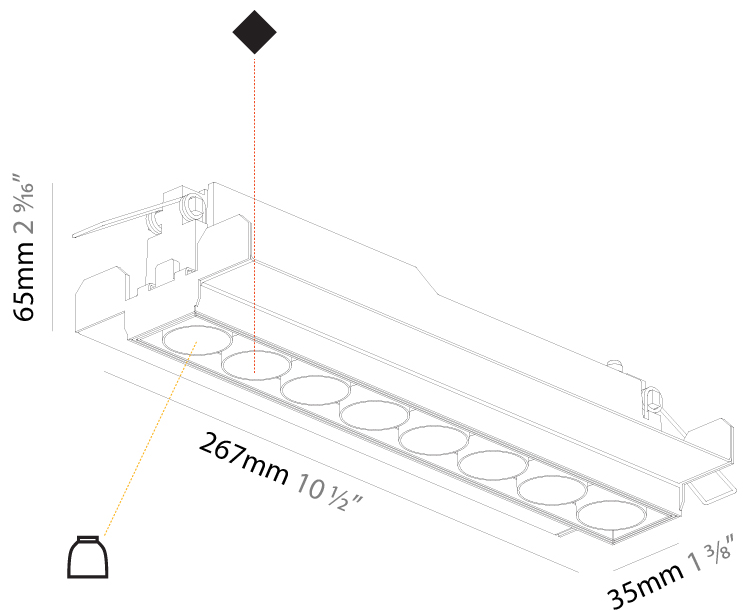

Fixture Finish: SSR / BKV / CWI / CRY / HAB / UFT / ITA / RUA / FTG / MYG / LOD / PUS / FRO / FUP / KIA / POP / BLS / SPG / MEY / GOH / GUM / CHC / COM / ABZ / JAG / OBR / MOS / ROR

Holder Finish: WHI / BLK

Fixture Material: Aluminum Die Cast

Cut-out Measurements: 273mm / 10 3/4" x 42mm / 1 5/8"

Upon Request: Unique Ceiling Thickness

ELECTRICAL

Lamp Type: LED (Zhaga Standard)
Input Wattage (W): 27
Total Output Wattage (W): 25.9
Dimming: Tri-Mode (Non-Dimming and Phase Dimming (120Vac only) and 0-10V Dimming)
Driver Included: No
Driver Location: Remote
Driver Type: Constant Current - Universal
Driver Class: Class 2
Input Voltage (V): 120 - 277
Constant Current (MA): 1050

LED

Number of LEDs: 8
Color Temperature (*K): 2700 / 3000 / 3500 / 4000
Max. Delivered Lumen (lm): MAX. 1561 / 1685 / 1721 / 1756
Nominal Lumen (lm): MAX. 1760 / 1900 / 1940 / 1980
CRI: >90 CRI
Lamp Life (hrs): 50000
Upon Request: Special Color Temperature

OPTICAL

Reflector*: 8 / 14 / 34
Upon Request: Special Beam Angles

RATINGS AND CERTIFICATIONS

Certified By: CSA Certified to UL and CSA Standards

Zaneen Lighting Inc. © 2024. 11800-306-3389, F 416-247-9389, www.zaneen.com

100mm
3 15/16"

12 1/2 mm
1/2"

272mm x 42mm
10 11/16" x 1 5/8"