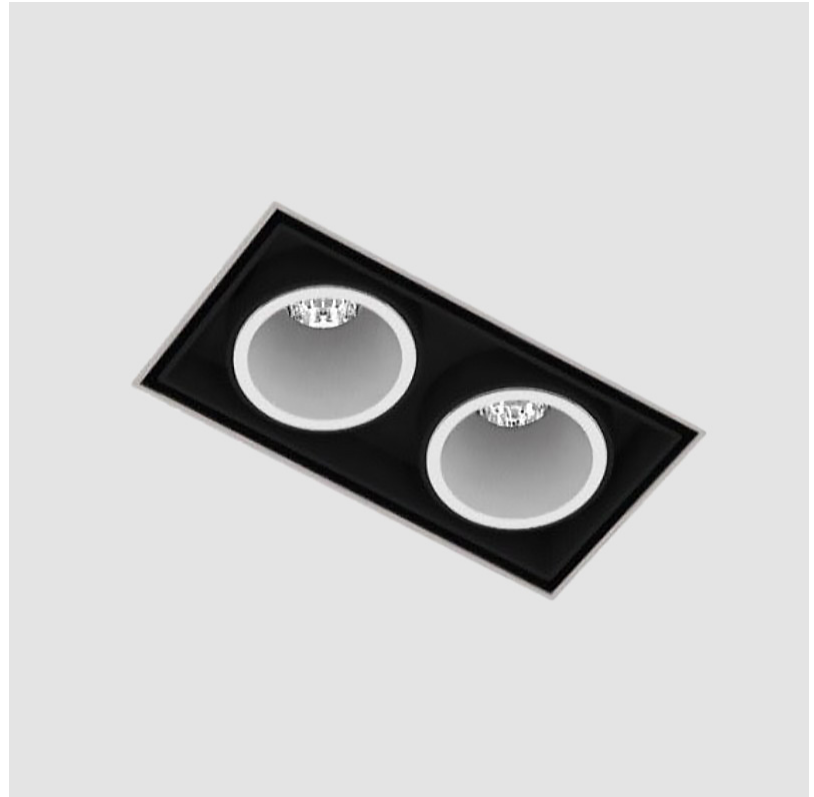

ELECTRICAL

Lamp Type: LED (Zhaga Standard)
Input Wattage (W): 7.7
Total Output Wattage (W): 6.6
Dimming: Tri-Mode (Non-Dimming and Phase Dimming (120Vac only) and 0-10V Dimming)
Driver Included: No
Driver Location: Remote
Driver Type: Constant Current - Universal
Driver Class: Class 2
Input Voltage (V): 120 - 277
Constant Current (MA): 1050

LED

Number of LEDs: 2
Color Temperature (°K): 2700 / 3000 / 3500 / 4000
Max. Delivered Lumen (lm): 319 / 348 / 356 / 363
Nominal Lumen (lm): 440 / 480 / 490 / 500
CRI: >90 CRI
Lamp Life (hrs): 50000
Upon Request: Special Color Temperature

OPTICAL

Reflector: 8 / 18 / 34
Upon Request: Special Beam Angles

RATINGS AND CERTIFICATIONS

Certified By: CSA Certified to UL and CSA Standards
Zaneen Lighting Inc. © 2024. 11800-306-3389, F-416-247-9319, www.zaneen.com

Patents: IP20 International specifications by adding 'INT' at the end of the existing Model #. For assistance on 'custom' specifications, contact zteam@zaneen.com.
In a constant effort to supply the best product, we reserve the right to change specifications or materials without notice. The most recent specification sheets are found at zaneen.com

PROJECT
TYPE
SPECIFIER
QUANTITY
DATE