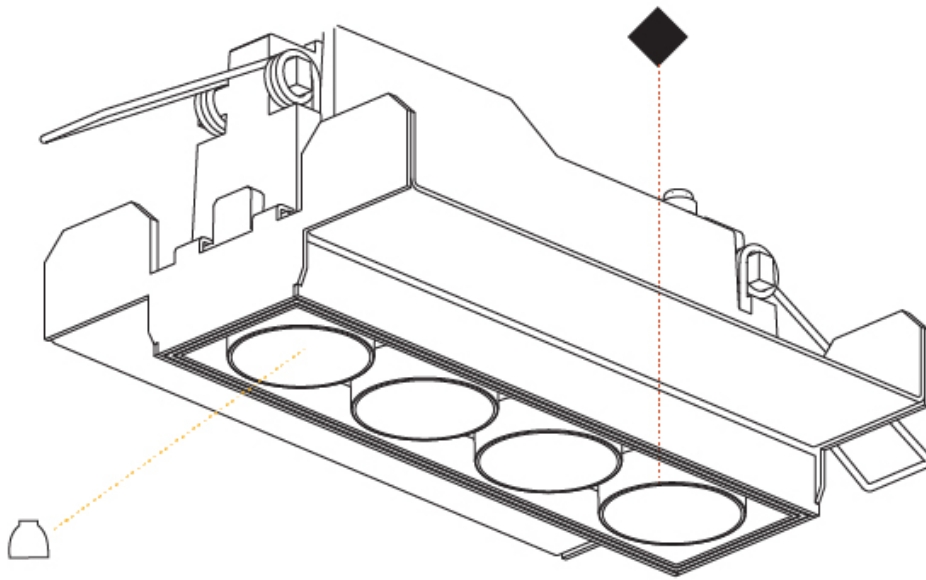

MAGIQ 4 CELL KORONA TRIMLESS

A35133-

PROJECT	_____
TYPE	_____
SPECIFIER	_____
QUANTITY	_____
DATE	_____

A