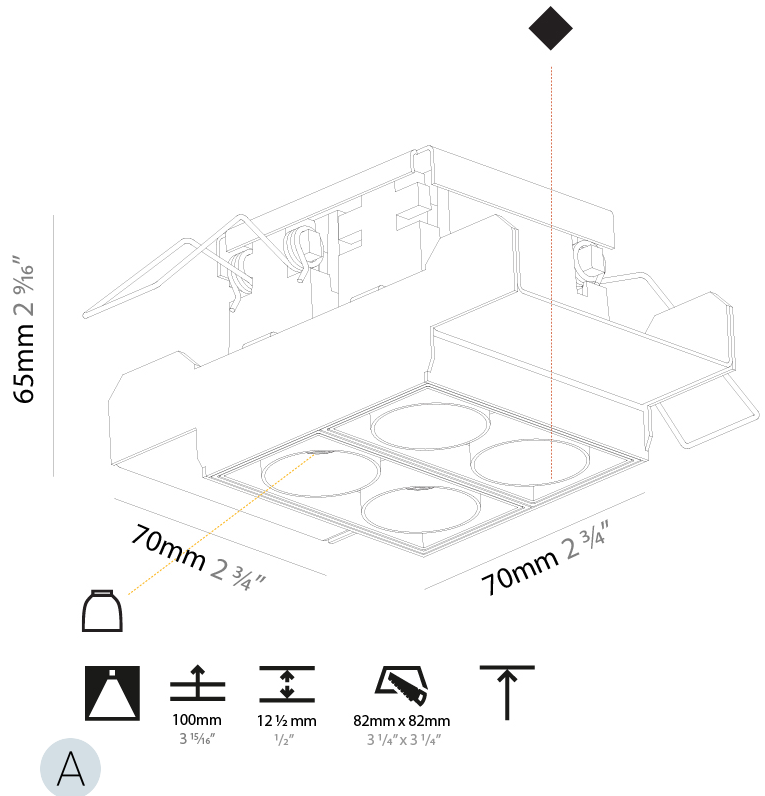

PHYSICAL

Shape: Rectangle
Length (mm): 70
Length (in): 2 ¾
Width (mm): 70
Width (in): 2 ¾
Height (mm): 65
Height (in): 2 9/16
Ceiling Thickness (mm): 12.5
Ceiling Thickness (in): 1/2
Min. Recessing Depth (mm): 100
Min. Recessing Depth (in): 3 15/16
Light Distribution: Downlight
Weight (kg): 0.437
Weight (lbs): 0.96
Fixture Finish: SSR / BKV / CWI / CRY / HAB / UFT / ITA / RUA / FTG / MYG / LOD / PUS / FRO / FUP / KIA / POP / BLS / SPG / MEY / GOH / GUM / CHC / COM / ABZ / JAG / OBR / MOS / ROR
Fixture Material: Aluminum Die Cast
Cut-out Measurements: 82mm / 3 1/4" x 42mm / 1 5/8"
Upon Request: Unique Ceiling Thickness

ELECTRICAL

Lamp Type: LED (Zhaga Standard)
Input Wattage (W): 18
Total Output Wattage (W): 16.4
Dimming: Tri-Mode (Non-Dimming and Phase Dimming (120Vac only) and 0-10V Dimming)
Driver Included: No
Driver Location: Recessed Housing
Driver Type: Constant Current - Universal
Driver Class: Class 2
Housing: See components
Input Voltage (V): 120 - 277
Constant Current (MA): 1050

LED

Number of LEDs: 4
Color Temperature (°K): 2700 / 3000 / 3500 / 4000
Max. Delivered Lumen (lm): Max. 887
CRI: >90 CRI
Lamp Life (hrs): 50000
Upon Request: Special Color Temperature

OPTICAL

Reflector°: 8 / 18 / 34
Upon Request: Special Beam Angles

RATINGS AND CERTIFICATIONS

Certified By: CSA Certified to UL and CSA Standards

IP rating: IP20
Zaneen Corporation © 2024, T 1800-388-3382, F 416-247-9319, www.zaneen.com