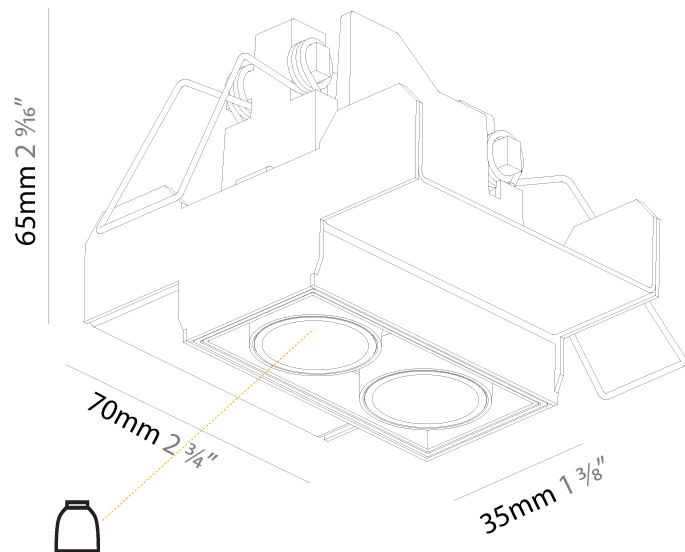

GENERAL

Series: Magiq
Subseries: Magiq 2 Cell
Brand: Prolicht
Division: Architectural
Mounting Type: Trimless
Mounting Location: Ceiling
Subcategory: Downlight

PHYSICAL

Shape: Rectangle
Length (mm): 70
Length (in): 2 ¾
Width (mm): 35
Width (in): 1 ⅜
Height (mm): 65
Height (in): 2 ⅙
Ceiling Thickness (mm): 12.5
Ceiling Thickness (in): 1/2
Min. Recessing Depth (mm): 100
Min. Recessing Depth (in): 3 ⅙
Light Distribution: Downlight
Weight (kg): 0.241
Weight (lbs): 0.53
Fixture Finish: BLK / WHI
Fixture Material: Aluminum Die Cast
Cut-out Measurements: 82mm / 3 1/4" x 42mm / 1 5/8"
Upon Request: Unique Ceiling Thickness

ELECTRICAL

Lamp Type: LED (Zhaga Standard)
Input Wattage (W): 9
Total Output Wattage (W): 8.2
Dimming: Tri-Mode (Non-Dimming and Phase Dimming (120Vac only) and 0-10V Dimming)
Driver Included: No
Driver Location: Remote
Driver Type: Constant Current - Universal
Driver Class: Class 2
Input Voltage (V): 120 - 277
Constant Current (MA): 1050

LED

Number of LEDs: 2
Color Temperature (°K): 2700 / 3000 / 3500 / 4000
Max. Delivered Lumen (lm): 314 / 342 / 350 / 357
Nominal Lumen (lm): 440 / 480 / 490 / 500
CRI: >90 CRI
Lamp Life (hrs): 50000
Upon Request: Special Color Temperature

OPTICAL

Reflector: 8 / 18 / 34
Upon Request: Special Beam Angles

RATINGS AND CERTIFICATIONS

Certified By: CSA Certified to UL and CSA Standards
IP rating: IP20