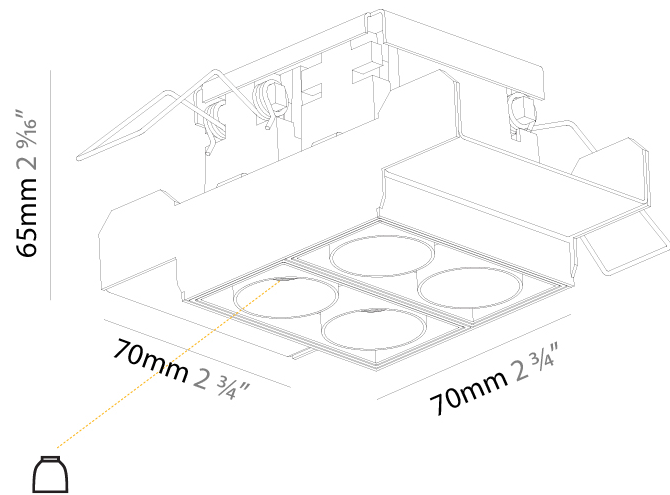

PHYSICAL

Shape: Square
Length (mm): 70
Length (in): 2 ¾
Width (mm): 70
Width (in): 2 ¾
Height (mm): 65
Height (in): 2 9/16
Ceiling Thickness (mm): 12.5
Ceiling Thickness (in): 1/2
Min. Recessing Depth (mm): 100
Min. Recessing Depth (in): 3 15/16
Light Distribution: Downlight
Weight (kg): 0.428
Weight (lbs): 0.94
Fixture Finish: BLK / WHI
Fixture Material: Aluminum Die Cast
Cut-out Measurements: 82mm / 3 1/4" x 42mm / 1 5/8"
Upon Request: Unique Ceiling Thickness

ELECTRICAL

Lamp Type: LED (Zhaga Standard)
Input Wattage (W): 14.3
Total Output Wattage (W): 13.2
Dimming: Tri-Mode (Non-Dimming and Phase Dimming (120Vac only) and 0-10V Dimming)
Driver Included: No
Driver Location: Recessed Housing
Driver Type: Constant Current - Universal
Driver Class: Class 2
Housing: See components
Input Voltage (V): 120 - 277
Constant Current (MA): 1050

LED

Number of LEDs: 4
Color Temperature (°K): 2700 / 3000 / 3500 / 4000
Max. Delivered Lumen (lm): 780 / 830 / 833 / 850
CRI: >90 CRI
Lamp Life (hrs): 50000
Upon Request: Special Color Temperature

OPTICAL

Reflector: 10 / 20 / 40
Upon Request: Special Beam Angles

RATINGS AND CERTIFICATIONS

Certified By: CSA Certified to UL and CSA Standards
IP rating: IP20

PROJECT	_____
TYPE	_____
SPECIFIER	_____
QUANTITY	_____
DATE	_____