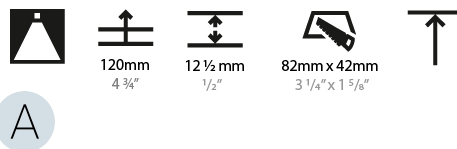

GENERAL

Series: Magiq
Subseries: Magiq 2 Cell
Brand: Prolicht
Division: Architectural
Mounting Type: Trimless
Mounting Location: Ceiling
Subcategory: Downlight

PHYSICAL

Shape: Rectangle
Length (mm): 70
Length (in): 2 ¾
Width (mm): 35
Width (in): 1 ⅜
Height (mm): 65
Height (in): 2 ⅙
Ceiling Thickness (mm): 12.5
Ceiling Thickness (in): 1/2
Min. Recessing Depth (mm): 100
Min. Recessing Depth (in): 3 ⅙
Light Distribution: Downlight
Weight (kg): 0.241
Weight (lbs): 0.53
Fixture Finish: BLK / WHI
Fixture Material: Aluminum Die Cast
Cut-out Measurements: 82mm / 3 1/4" x 42mm / 1 5/8"
Upon Request: Unique Ceiling Thickness

ELECTRICAL

Lamp Type: LED (Zhaga Standard)
Input Wattage (W): 9
Total Output Wattage (W): 8.2
Dimming: Tri-Mode (Non-Dimming and Phase Dimming (120Vac only) and 0-10V Dimming)
Driver Included: No
Driver Location: Remote
Driver Type: Constant Current - Universal
Driver Class: Class 2
Input Voltage (V): 120 - 277
Constant Current (MA): 1050

LED

Number of LEDs: 2
Color Temperature (°K): 2700 / 3000 / 3500 / 4000
Max. Delivered Lumen (lm): 314 / 342 / 350 / 357
Nominal Lumen (lm): 440 / 480 / 490 / 500
CRI: >90 CRI
Lamp Life (hrs): 50000
Upon Request: Special Color Temperature

OPTICAL

Reflector: 8 / 18 / 34
Upon Request: Special Beam Angles

RATINGS AND CERTIFICATIONS

Certified By: CSA Certified to UL and CSA Standards
IP rating: IP20