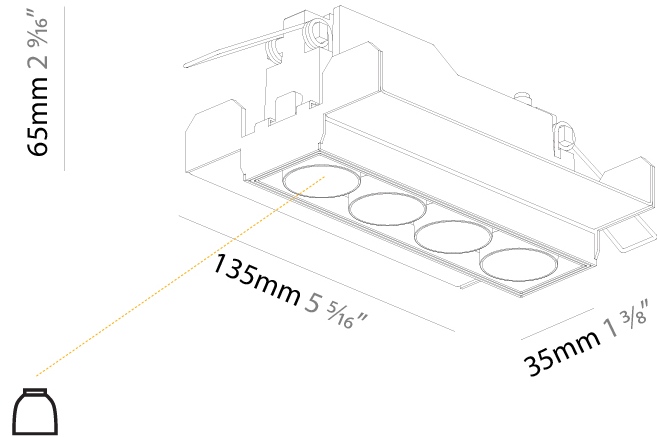

GENERAL

Series: Magiq
Subseries: Magiq 4 Cell
Brand: Prolight
Division: Architectural
Mounting Type: Trimless
Mounting Location: Ceiling
Subcategory: Downlight

PHYSICAL

Shape: Rectangle
Length (mm): 135
Length (in): 5 ⁵/₁₆
Width (mm): 35
Width (in): 1 ³/₈
Height (mm): 65
Height (in): 2 ⁹/₁₆
Ceiling Thickness (mm): 12.5
Ceiling Thickness (in): 1/2
Min. Recessing Depth (mm): 100
Min. Recessing Depth (in): 3 ¹⁵/₁₆
Light Distribution: Downlight
Weight (kg): 0.403
Weight (lbs): 0.89
Fixture Finish: BLK / WHI
Fixture Material: Aluminum Die Cast
Cut-out Measurements: 142mm / 5 9/16" x 42mm / 1 5/8"
Upon Request: Unique Ceiling Thickness

ELECTRICAL

Lamp Type: LED (Zhaga Standard)
Input Wattage (W): 14.3
Total Output Wattage (W): 13.3
Dimming: Tri-Mode (Non-Dimming and Phase Dimming (120Vac only) and 0-10V Dimming)
Driver Included: No
Driver Location: Recessed Housing
Driver Type: Constant Current - Universal
Driver Class: Class 2
Housing: See components
Input Voltage (V): 120 - 277
Constant Current (MA): 1050

LED

Number of LEDs: 4
Color Temperature (°K): 2700 / 3000 / 3500 / 4000
Max. Delivered Lumen (lm): 750 / 850 / 862 / 880
CRI: >90 CRI
Lamp Life (hrs): 50000
Upon Request: Special Color Temperature

OPTICAL

Reflector: 8 / 18 / 34
Upon Request: Special Beam Angles

RATINGS AND CERTIFICATIONS

Certified By: CSA Certified to UL and CSA Standards
IP rating: IP20