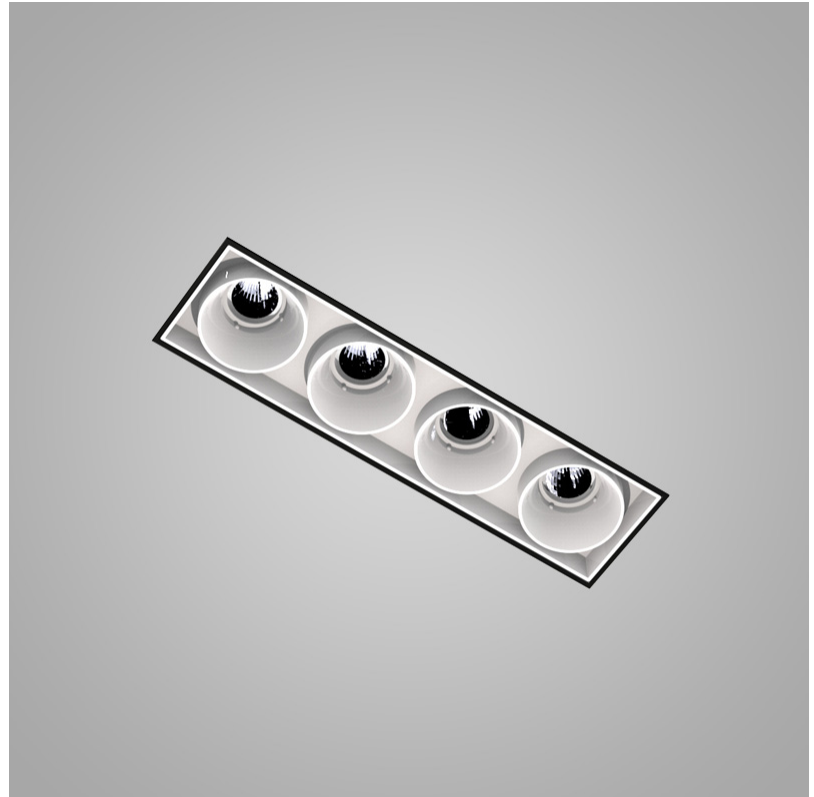

GENERAL

Series: Magiq
Subseries: Magiq 4 Cell
Brand: Prolight
Division: Architectural
Mounting Type: Trimless
Mounting Location: Ceiling
Subcategory: Downlight

PHYSICAL

Shape: Rectangle
Length (mm): 135
Length (in): 5 ⁵/₁₆
Width (mm): 35
Width (in): 1 ³/₈
Height (mm): 65
Height (in): 2 ⁹/₁₆
Ceiling Thickness (mm): 12.5
Ceiling Thickness (in): 1/2
Min. Recessing Depth (mm): 100
Min. Recessing Depth (in): 3 ¹⁵/₁₆
Light Distribution: Downlight
Weight (kg): 0.403
Weight (lbs): 0.89
Fixture Finish: BLK / WHI
Fixture Material: Aluminum Die Cast
Cut-out Measurements: 142mm / 5 9/16" x 42mm / 1 5/8"
Upon Request: Unique Ceiling Thickness

ELECTRICAL

Lamp Type: LED (Zhaga Standard)
Input Wattage (W): 14.3
Total Output Wattage (W): 13.3
Dimming: Tri-Mode (Non-Dimming and Phase Dimming (120Vac only) and 0-10V Dimming)
Driver Included: No
Driver Location: Recessed Housing
Driver Type: Constant Current - Universal
Driver Class: Class 2
Housing: See components
Input Voltage (V): 120 - 277
Constant Current (MA): 1050

LED

Number of LEDs: 4
Color Temperature (°K): 2700 / 3000 / 3500 / 4000
Max. Delivered Lumen (lm): 750 / 850 / 862 / 880
CRI: >90 CRI
Lamp Life (hrs): 50000
Upon Request: Special Color Temperature

OPTICAL

Reflector: 8 / 18 / 34
Upon Request: Special Beam Angles

RATINGS AND CERTIFICATIONS

Certified By: CSA Certified to UL and CSA Standards
IP rating: IP20