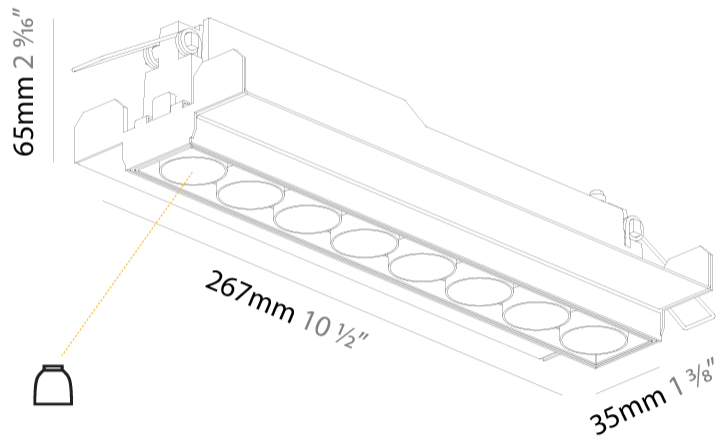

GENERAL

Series: Magiq
 Subseries: Magiq 8 Cell
 Brand: Prolicht
 Division: Architectural
 Mounting Type: Trimless
 Mounting Location: Ceiling
 Subcategory: Downlight

PHYSICAL

Shape: Rectangle
 Length (mm): 267
 Length (in): 10 1/2
 Width (mm): 35
 Width (in): 1 3/8
 Height (mm): 64
 Height (in): 2 1/2
 Ceiling Thickness (mm): 12.5
 Ceiling Thickness (in): 1/2
 Min. Recessing Depth (mm): 100
 Min. Recessing Depth (in): 3 15/16
 Weight (kg): 0.737
 Weight (lbs): 1.61
 Fixture Finish: BLK / WHI
 Fixture Material: Aluminum Die Cast
 Cut-out Measurements: 272mm / 10 11/16" x 42mm / 1 5/8"
 Upon Request: Unique Ceiling Thickness

OPTICAL

Reflector: 8 / 14 / 34
 Upon Request: Special Beam Angles

RATINGS AND CERTIFICATIONS

Certified By: CSA Certified to UL and CSA Standards
 IP rating: IP20

100mm
3 15/16"

12 1/2 mm
1/2"

272mm x 42mm
10 11/16" x 1 5/8"