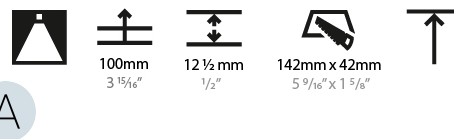

ELECTRICAL

Lamp Type: LED (Zhaga Standard)
Input Wattage (W): 14.3
Total Output Wattage (W): 13.3
Dimming: Tri-Mode (Non-Dimming and Phase Dimming (120Vac only) and 0-10V Dimming)
Driver Included: No
Driver Location: Recessed Housing
Driver Type: Constant Current - Universal
Driver Class: Class 2
Housing: See components
Input Voltage (V): 120 - 277
Constant Current (MA): 1050

LED

Number of LEDs: 4
Color Temperature (°K): 2700 / 3000 / 3500 / 4000
Max. Delivered Lumen (lm): 750 / 850 / 862 / 880
CRI: >90 CRI
Lamp Life (hrs): 50000
Upon Request: Special Color Temperature

OPTICAL

Reflector: 8 / 14 / 34
Upon Request: Special Beam Angles

RATINGS AND CERTIFICATIONS

Certified By: CSA Certified to UL and CSA Standards
Zaneen Lighting Inc. © 2024, 11800-300-1389, 2416-247-9319, www.zaneen.com

For international specifications by adding 'INT' at the end of the existing Model #. For assistance on 'custom' specifications, contact zteam@zaneen.com.
In a constant effort to supply the best product, we reserve the right to change specifications or materials without notice. The most recent specification sheets are found at zaneen.com