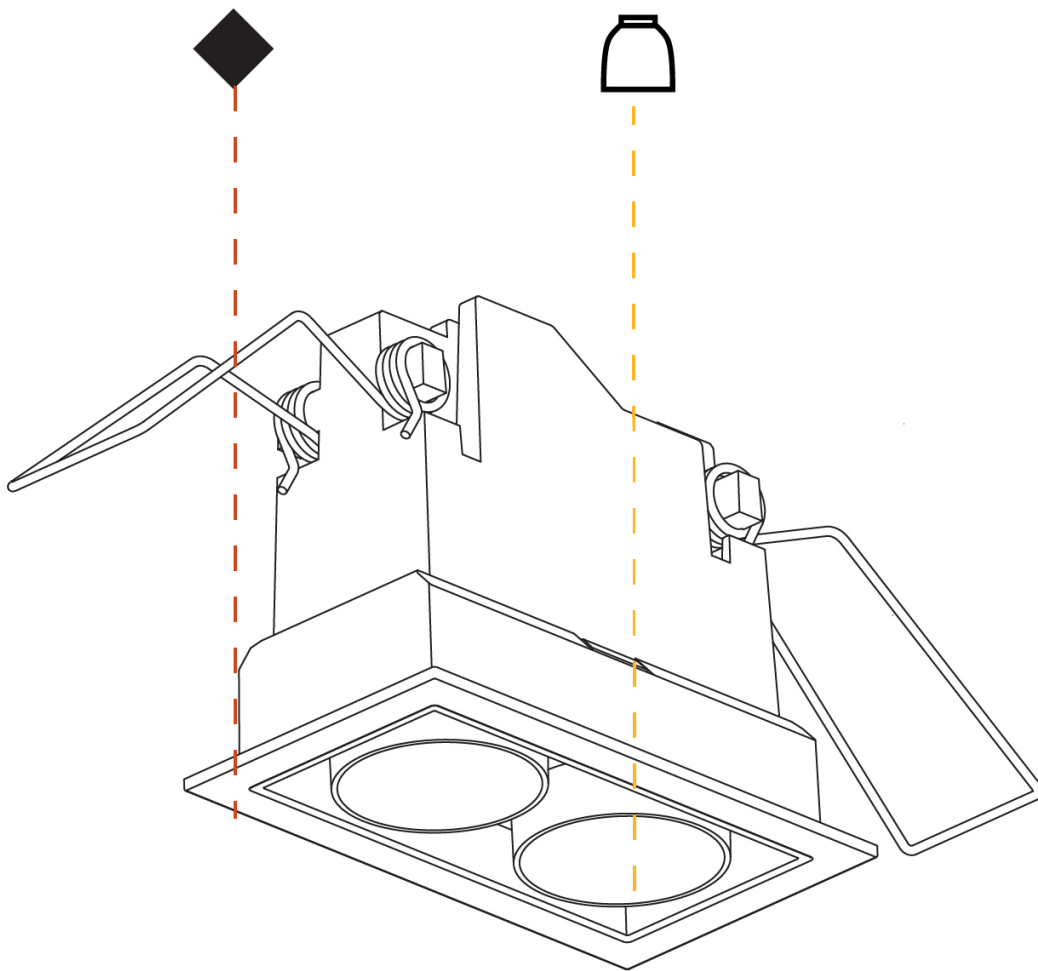

MAGIQ 2 CELL RECESSED

A35631-

PROJECT	_____
TYPE	_____
SPECIFIER	_____
QUANTITY	_____
DATE	_____