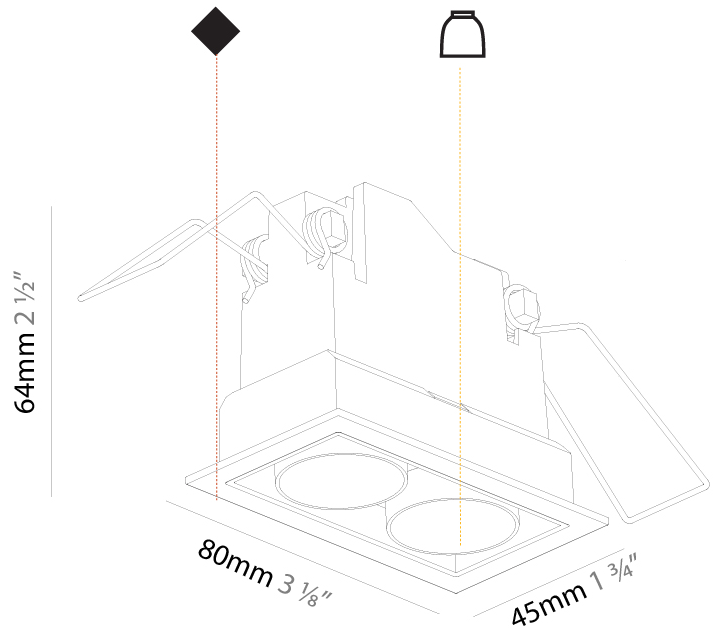

PHYSICAL

Shape: Rectangle
Length (mm): 80
Length (in): 3 1/8
Width (mm): 45
Width (in): 1 3/4
Height (mm): 64
Height (in): 2 1/2
Ceiling Thickness (mm): 10 / 12.5 / 15 / 25 / 30
Ceiling Thickness (in): 3/8 or 1/2 or 9/16 or 1 or 1 3/16
Min. Recessing Depth (mm): 100
Min. Recessing Depth (in): 3 15/16
Light Distribution: Downlight
Weight (kg): 0.145
Weight (lbs): 0.32
Fixture Finish: SSR / BKV / CWI / CRY / HAB / LAG / UFT / ITA / RUA / RUR / MIC / FTG / MYG / TWT / LOD / PUS / FRO / FUP / KIA / POP / BLS / SPG / MEY / GOH / GUM / CHC / COM / ABZ / JAG / OBR / MOS / ROR
Holder Finish: WHI / BLK
Fixture Material: Aluminum Die Cast
Cut-out Measurements: 73mm / 2 7/8" x 38mm / 1 1/2"

ELECTRICAL

Lamp Type: LED (Zhaga Standard)
Input Wattage (W): 7.7
Total Output Wattage (W): 6.6
Dimming: Tri-Mode (Non-Dimming and Phase Dimming (120Vac only) and 0-10V Dimming)
Driver Included: No
Driver Location: Remote
Driver Type: Constant Current - Universal
Driver Class: Class 2
Input Voltage (V): 120 - 277
Constant Current (MA): 1050

LED

Number of LEDs: 2
Color Temperature (°K): 2700 / 3000 / 3500 / 4000
Max. Delivered Lumen (lm): 390 / 410 / 421 / 430
Nominal Lumen (lm): 440 / 465 / 470 / 480
CRI: >90 CRI
Lamp Life (hrs): 50000

OPTICAL

Reflector: 8 / 18 / 34

RATINGS AND CERTIFICATIONS

Certified By: CSA Certified to UL and CSA Standards
IP rating: IP20