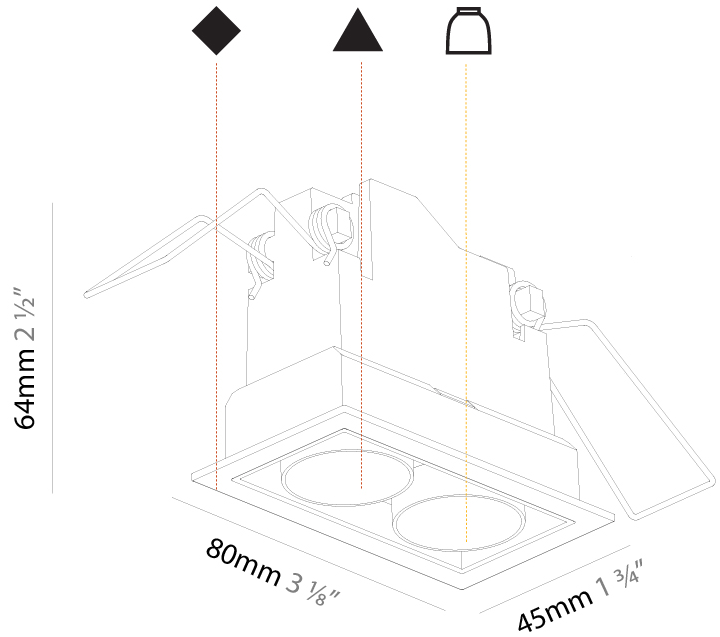

PHYSICAL

Shape: Rectangle
Length (mm): 80
Length (in): 3 1/8
Width (mm): 45
Width (in): 1 3/4
Height (mm): 64
Height (in): 2 1/2
Ceiling Thickness (mm): 10 / 12.5 / 15 / 25 / 30
Ceiling Thickness (in): 3/8 or 1/2 or 9/16 or 1 or 1 3/16
Min. Recessing Depth (mm): 100
Min. Recessing Depth (in): 3 15/16
Light Distribution: Downlight
Weight (kg): 0.15
Weight (lbs): 0.33
Fixture Finish: SSR / BKV / CWI / CRY / HAB / LAG / UFT / ITA / RUA / RUR / MIC / FTG / MYG / TWT / LOD / PUS / FRO / FUP / KIA / POP / BLS / SPG / MEY / GOH / GUM / CHC / COM / ABZ / JAG / OBR / MOS / ROR
Holder Finish: WHI / BLK
Fixture Material: Aluminum Die Cast
Cut-out Measurements: 73mm / 2 7/8" x 38mm / 1 1/2"

ELECTRICAL

Lamp Type: LED (Zhaga Standard)
Input Wattage (W): 9
Total Output Wattage (W): 6.6
Dimming: Tri-Mode (Non-Dimming and Phase Dimming (120Vac only) and 0-10V Dimming)
Driver Included: No
Driver Location: Remote
Driver Type: Constant Current - Universal
Driver Class: Class 2
Input Voltage (V): 120 - 277
Constant Current (MA): 1050

LED

Number of LEDs: 2
Color Temperature (°K): 2700 / 3000 / 3500 / 4000
Max. Delivered Lumen (lm): 390 / 410 / 421 / 430
Nominal Lumen (lm): 440 / 465 / 470 / 480
CRI: >90 CRI
Lamp Life (hrs): 50000

OPTICAL

Reflector°: 8 / 18 / 34

RATINGS AND CERTIFICATIONS

Certified By: CSA Certified to UL and CSA Standards
IP rating: IP20