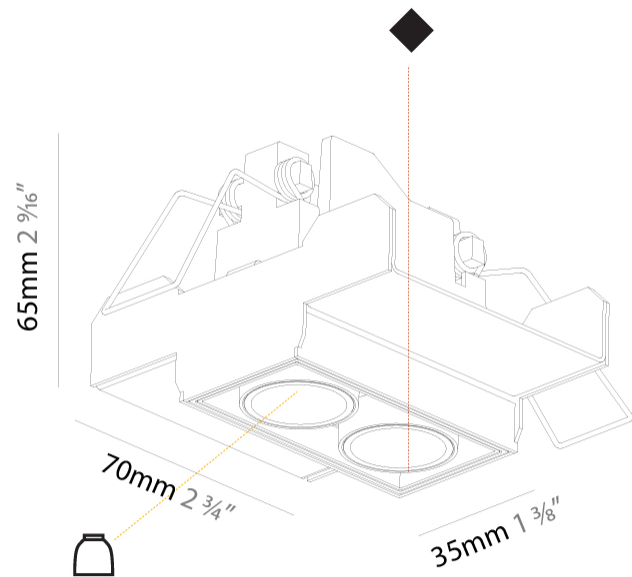

Holder Finish: WHI / BLK
Fixture Material: Aluminum Die Cast
Cut-out Measurements: 82mm / 3 1/4" x 42mm / 1 5/8"
Upon Request: Unique Ceiling Thickness

ELECTRICAL

Lamp Type: LED (Zhaga Standard)
Input Wattage (W): 7.7
Total Output Wattage (W): 6.6
Dimming: Tri-Mode (Non-Dimming and Phase Dimming (120Vac only) and 0-10V Dimming)
Driver Included: No
Driver Location: Remote
Driver Type: Constant Current - Universal
Driver Class: Class 2
Input Voltage (V): 120 - 277
Constant Current (MA): 1050

LED

Number of LEDs: 2
Color Temperature (°K): 2700 / 3000 / 3500 / 4000
Max. Delivered Lumen (lm): 319 / 348 / 356 / 363
Nominal Lumen (lm): 440 / 480 / 490 / 500
CRI: >90 CRI
Lamp Life (hrs): 50000
Upon Request: Special Color Temperature

OPTICAL

Reflector: 8 / 18 / 34
Upon Request: Special Beam Angles

RATINGS AND CERTIFICATIONS

Certified By: CSA Certified to UL and CSA Standards
Zaneen Group Inc. © 2024, 11800-388-3382, F-416-247-9319, www.zaneen.com

Patented. For international specifications by adding 'INT' at the end of the existing Model #. For assistance on 'custom' specifications, contact zteam@zaneen.com. In a constant effort to supply the best product, we reserve the right to change specifications or materials without notice. The most recent specification sheets are found at zaneen.com

120mm
4 ¾"

12 ½ mm
½"

82mm x 42mm
3 ¼" x 1 ⅝"