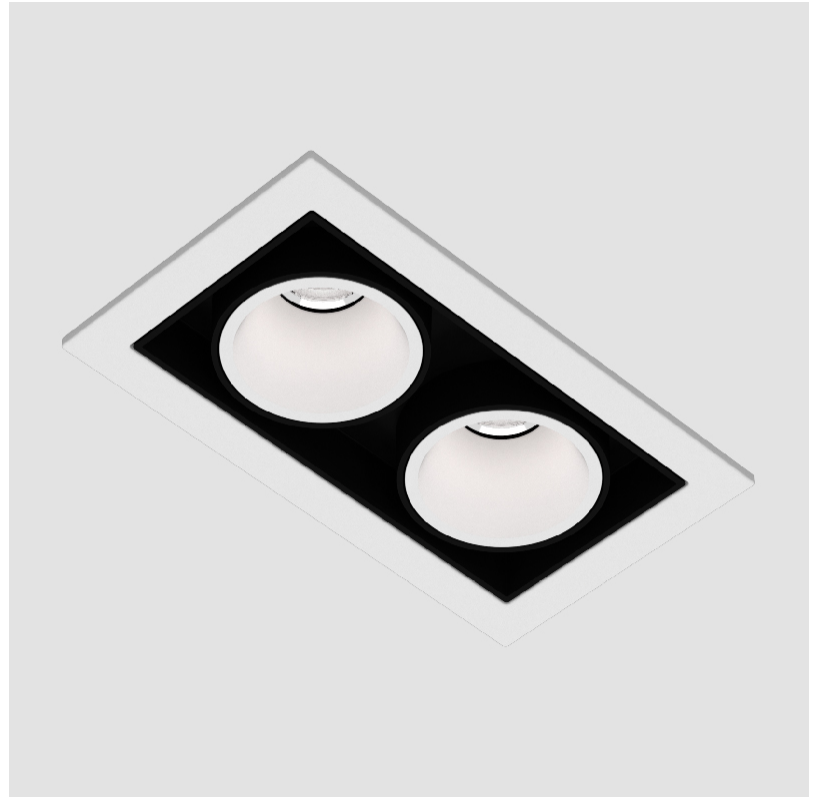

PHYSICAL

Shape: Rectangle
Length (mm): 80
Length (in): 3 1/8
Width (mm): 45
Width (in): 1 3/4
Height (mm): 64
Height (in): 2 1/2
Ceiling Thickness (mm): 10 / 12.5 / 15 / 25 / 30
Ceiling Thickness (in): 3/8 or 1/2 or 9/16 or 1 or 1 3/16
Min. Recessing Depth (mm): 100
Min. Recessing Depth (in): 3 15/16
Light Distribution: Downlight
Weight (kg): 0.15
Weight (lbs): 0.33
Fixture Finish: SSR / BKV / CWI / CRY / HAB / LAG / UFT / ITA / RUA / RUR / MIC / FTG / MYG / TWT / LOD / PUS / FRO / FUP / KIA / POP / BLS / SPG / MEY / GOH / GUM / CHC / COM / ABZ / JAG / OBR / MOS / ROR
Holder Finish: WHI / BLK
Fixture Material: Aluminum Die Cast
Cut-out Measurements: 73mm / 2 7/8" x 38mm / 1 1/2"

ELECTRICAL

Lamp Type: LED (Zhaga Standard)
Input Wattage (W): 9
Total Output Wattage (W): 6.6
Dimming: Tri-Mode (Non-Dimming and Phase Dimming (120Vac only) and 0-10V Dimming)
Driver Included: No
Driver Location: Remote
Driver Type: Constant Current - Universal
Driver Class: Class 2
Input Voltage (V): 120 - 277
Constant Current (MA): 1050

LED

Number of LEDs: 2
Color Temperature (°K): 2700 / 3000 / 3500 / 4000
Max. Delivered Lumen (lm): 390 / 410 / 421 / 430
Nominal Lumen (lm): 440 / 465 / 470 / 480
CRI: >90 CRI
Lamp Life (hrs): 50000

OPTICAL

Reflector°: 8 / 18 / 34

RATINGS AND CERTIFICATIONS

Certified By: CSA Certified to UL and CSA Standards
IP rating: IP20