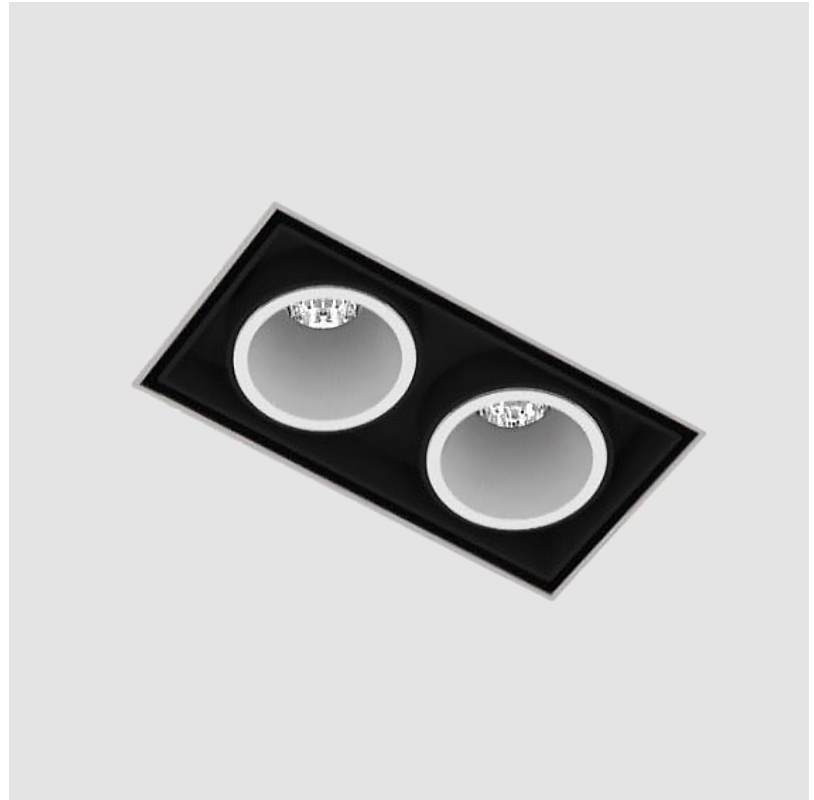

Holder Finish: WHI / BLK
Fixture Material: Aluminum Die Cast
Cut-out Measurements: 82mm / 3 1/4" x 42mm / 1 5/8"
Upon Request: Unique Ceiling Thickness

ELECTRICAL

Lamp Type: LED (Zhaga Standard)
Input Wattage (W): 7.7
Total Output Wattage (W): 6.6
Dimming: Tri-Mode (Non-Dimming and Phase Dimming (120Vac only) and 0-10V Dimming)
Driver Included: No
Driver Location: Remote
Driver Type: Constant Current - Universal
Driver Class: Class 2
Input Voltage (V): 120 - 277
Constant Current (MA): 1050

LED

Number of LEDs: 2
Color Temperature (°K): 2700 / 3000 / 3500 / 4000
Max. Delivered Lumen (lm): 319 / 348 / 356 / 363
Nominal Lumen (lm): 440 / 480 / 490 / 500
CRI: >90 CRI
Lamp Life (hrs): 50000
Upon Request: Special Color Temperature

OPTICAL

Reflector: 8 / 18 / 34
Upon Request: Special Beam Angles

RATINGS AND CERTIFICATIONS

Certified By: CSA Certified to UL and CSA Standards
Zaneen Group Inc. © 2024, 11800-388-3382, F-416-247-9319, www.zaneen.com

Patented. For international specifications by adding 'INT' at the end of the existing Model #. For assistance on 'custom' specifications, contact zteam@zaneen.com. In a constant effort to supply the best product, we reserve the right to change specifications or materials without notice. The most recent specification sheets are found at zaneen.com

120mm
4 ¾"

12 ½ mm
½"

82mm x 42mm
3 ¼" x 1 ⅝"