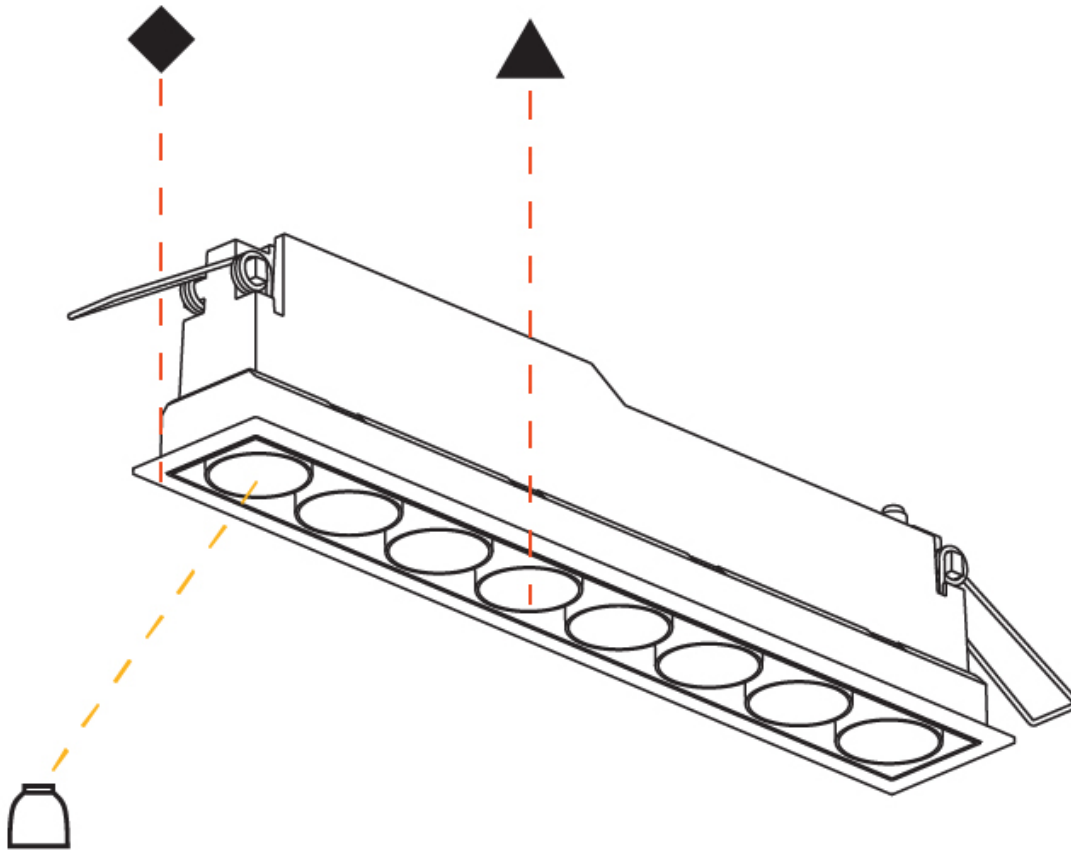

MAGIQ 8 CELL KORONA RECESSED

A35151-

PROJECT	_____
TYPE	_____
SPECIFIER	_____
QUANTITY	_____
DATE	_____

A