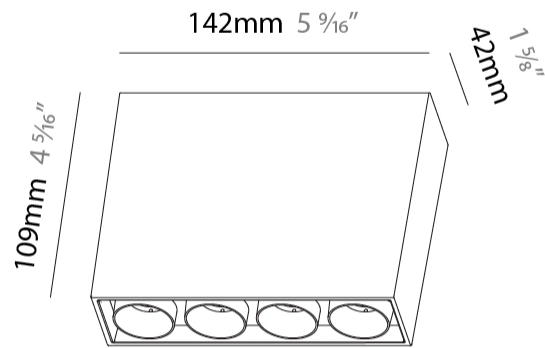

GENERAL

Series: Magiq
Subseries: Magiq 4 Cell
Brand: Prolicht
Division: Architectural
Mounting Type: Surface
Mounting Location: Ceiling
Subcategory: Flush Mount

PHYSICAL

Shape: Rectangle
Length (mm): 142
Length (in): 5 ⁹/₁₆
Width (mm): 42
Width (in): 1 ⁵/₈
Height (mm): 109
Height (in): 4 ⁵/₁₆
Light Distribution: Direct
Weight (kg): 0.65
Fixture Finish: SSR / BKV / CWI / CRY / HAB / UFT / ITA / RUA / FTG / MYG / LOD / PUS / FRO / FUP / KIA / POP / BLS / SPG / MEY / GOH / GUM / CHC / COM / ABZ / JAG / OBR / MOS / ROR
Holder Finish: WHI / BLK
Fixture Material: Aluminum Die Cast

ELECTRICAL

Lamp Type: LED (Zhaga Standard)
Input Wattage (W): 13
Total Output Wattage (W): 11.8
Dimming: Tri-Mode (Non-Dimming and Phase Dimming (120Vac only) and 0-10V Dimming)
Driver Included: Yes
Driver Location: Integrated
Driver Type: Constant Current - Universal
Driver Class: Class 1
Input Voltage (V): 120 - 277
Constant Current (MA): 1050mA

LED

Number of LEDs: 4
Color Temperature (°K): 2700 / 3000 / 3500 / 4000
Max. Delivered Lumen (lm): 781 / 843 / 860 / 878
Nominal Lumen (lm): 880 / 950 / 970 / 990
CRI: >90 CRI
Efficiency (%): 80
Lamp Life (hrs): 50000

OPTICAL

Reflector: 8 / 14 / 34
Adjustability: Fixed

RATINGS AND CERTIFICATIONS

Certified By: Certified for North American Standards
IP rating: IP20