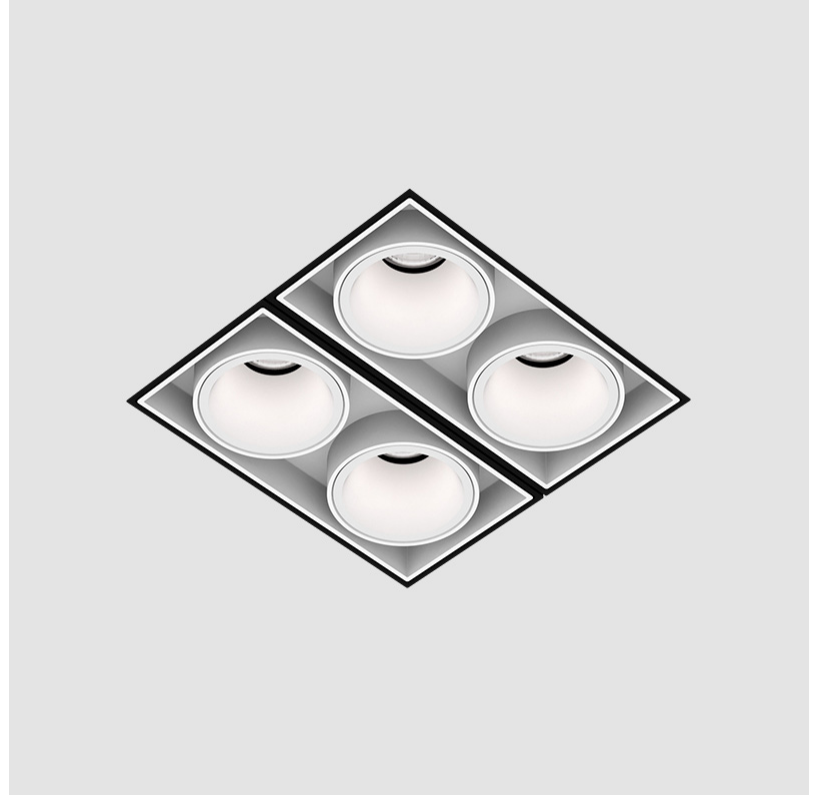

PHYSICAL

Shape: Rectangle
Length (mm): 70
Length (in): 2 ¾
Width (mm): 70
Width (in): 2 ¾
Height (mm): 65
Height (in): 2 9/16
Ceiling Thickness (mm): 12.5
Ceiling Thickness (in): 1/2
Min. Recessing Depth (mm): 100
Min. Recessing Depth (in): 3 15/16
Light Distribution: Downlight
Weight (kg): 0.437
Weight (lbs): 0.96
Fixture Finish: SSR / BKV / CWI / CRY / HAB / UFT / ITA / RUA / FTG / MYG / LOD / PUS / FRO / FUP / KIA / POP / BLS / SPG / MEY / GOH / GUM / CHC / COM / ABZ / JAG / OBR / MOS / ROR
Fixture Material: Aluminum Die Cast
Cut-out Measurements: 82mm / 3 1/4" x 42mm / 1 5/8"
Upon Request: Unique Ceiling Thickness

ELECTRICAL

Lamp Type: LED (Zhaga Standard)
Input Wattage (W): 18
Total Output Wattage (W): 16.4
Dimming: Tri-Mode (Non-Dimming and Phase Dimming (120Vac only) and 0-10V Dimming)
Driver Included: No
Driver Location: Recessed Housing
Driver Type: Constant Current - Universal
Driver Class: Class 2
Housing: See components
Input Voltage (V): 120 - 277
Constant Current (MA): 1050

LED

Number of LEDs: 4
Color Temperature (°K): 2700 / 3000 / 3500 / 4000
Max. Delivered Lumen (lm): Max. 887
CRI: >90 CRI
Lamp Life (hrs): 50000
Upon Request: Special Color Temperature

OPTICAL

Reflector°: 8 / 18 / 34
Upon Request: Special Beam Angles

RATINGS AND CERTIFICATIONS

Certified By: CSA Certified to UL and CSA Standards

IP rating: IP20
Zaneen Group Inc. © 2024, T 1800-388-3382, F 416-247-9319, www.zaneen.com