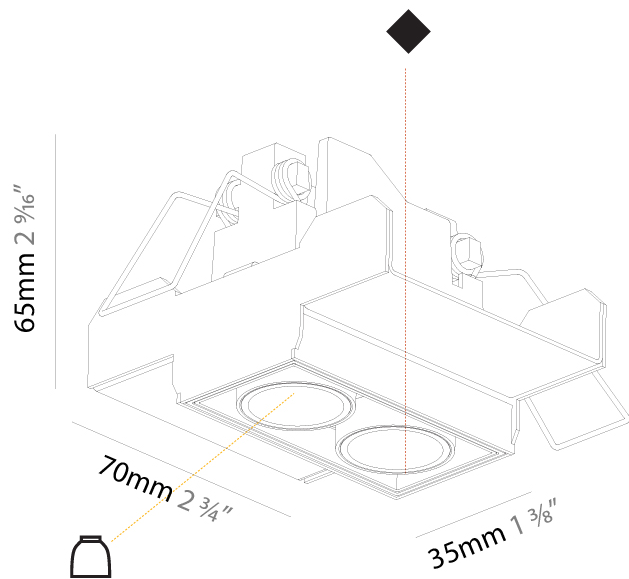

ELECTRICAL

Lamp Type: LED (Zhaga Standard)
Input Wattage (W): 7.7
Total Output Wattage (W): 6.6
Dimming: Tri-Mode (Non-Dimming and Phase Dimming (120Vac only) and 0-10V Dimming)
Driver Included: No
Driver Location: Remote
Driver Type: Constant Current - Universal
Driver Class: Class 2
Input Voltage (V): 120 - 277
Constant Current (MA): 1050

LED

Number of LEDs: 2
Color Temperature (°K): 2700 / 3000 / 3500 / 4000
Max. Delivered Lumen (lm): 319 / 348 / 356 / 363
Nominal Lumen (lm): 440 / 480 / 490 / 500
CRI: >90 CRI
Lamp Life (hrs): 50000
Upon Request: Special Color Temperature

OPTICAL

Reflector: 8 / 18 / 34
Upon Request: Special Beam Angles

RATINGS AND CERTIFICATIONS

Certified By: CSA Certified to UL and CSA Standards
Zaneen Lighting Inc. © 2024. 11800-306-3389, F-416-247-9389, www.zaneen.com

For international specifications by adding 'INT' at the end of the existing Model #. For assistance on 'custom' specifications, contact zteam@zaneen.com. In a constant effort to supply the best product, we reserve the right to change specifications or materials without notice. The most recent specification sheets are found at zaneen.com

120mm
4 3/4"

12 1/2 mm
1/2"

82mm x 42mm
3 1/4" x 1 5/8"