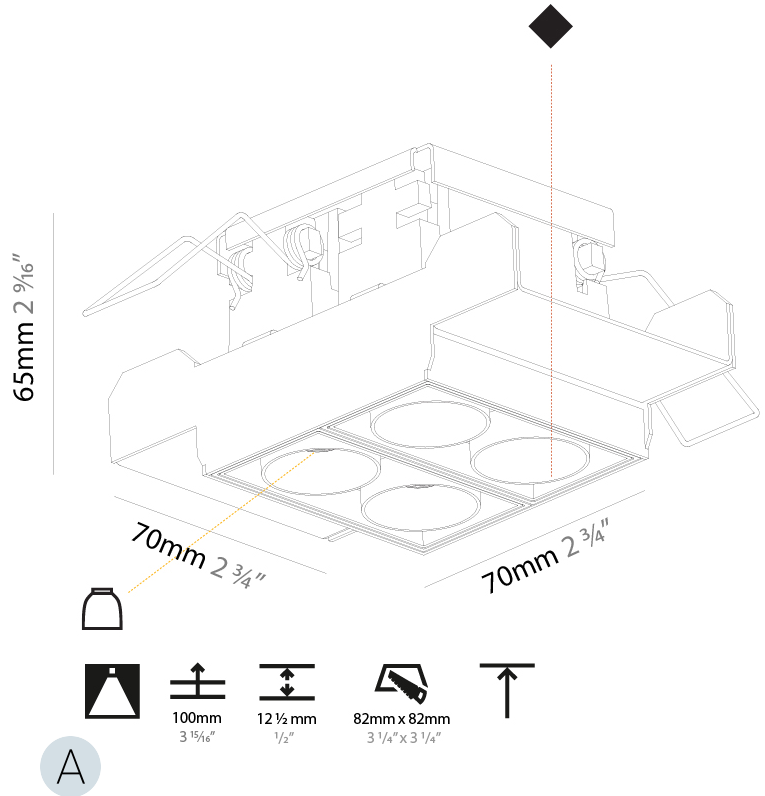

PHYSICAL

Shape: Rectangle
Length (mm): 70
Length (in): 2 ¾
Width (mm): 70
Width (in): 2 ¾
Height (mm): 65
Height (in): 2 9/16
Ceiling Thickness (mm): 12.5
Ceiling Thickness (in): 1/2
Min. Recessing Depth (mm): 100
Min. Recessing Depth (in): 3 15/16
Light Distribution: Downlight
Weight (kg): 0.437
Weight (lbs): 0.96
Fixture Finish: SSR / BKV / CWI / CRY / HAB / UFT / ITA / RUA / FTG / MYG / LOD / PUS / FRO / FUP / KIA / POP / BLS / SPG / MEY / GOH / GUM / CHC / COM / ABZ / JAG / OBR / MOS / ROR
Fixture Material: Aluminum Die Cast
Cut-out Measurements: 82mm / 3 1/4" x 42mm / 1 5/8"
Upon Request: Unique Ceiling Thickness

ELECTRICAL

Lamp Type: LED (Zhaga Standard)
Input Wattage (W): 18
Total Output Wattage (W): 16.4
Dimming: Tri-Mode (Non-Dimming and Phase Dimming (120Vac only) and 0-10V Dimming)
Driver Included: No
Driver Location: Recessed Housing
Driver Type: Constant Current - Universal
Driver Class: Class 2
Housing: See components
Input Voltage (V): 120 - 277
Constant Current (MA): 1050

LED

Number of LEDs: 4
Color Temperature (°K): 2700 / 3000 / 3500 / 4000
Max. Delivered Lumen (lm): Max. 887
CRI: >90 CRI
Lamp Life (hrs): 50000
Upon Request: Special Color Temperature

OPTICAL

Reflector°: 8 / 18 / 34
Upon Request: Special Beam Angles

RATINGS AND CERTIFICATIONS

Certified By: CSA Certified to UL and CSA Standards

IP rating: IP20
Zaneen Group Inc. © 2024, T 1800-388-3382, F 416-247-9319, www.zaneen.com