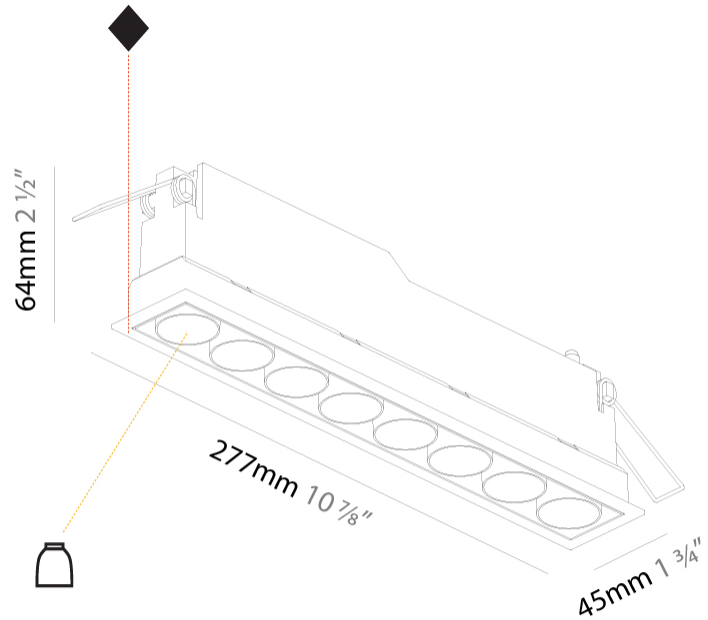

GENERAL

Series: Magiq
 Subseries: Magiq 8 Cell
 Brand: Prolicht
 Division: Architectural
 Mounting Type: Recessed
 Mounting Location: Ceiling
 Subcategory: Downlight

PHYSICAL

Shape: Rectangle
 Length (mm): 277
 Length (in): 10 ⁷/₈
 Width (mm): 45
 Width (in): 1 ³/₄
 Height (mm): 64
 Height (in): 2 ¹/₂
 Ceiling Thickness (mm): 10 / 12.5 / 15 / 25 / 30
 Ceiling Thickness (in): 3/8 or 1/2 or 9/16 or 1 or 1 3/16
 Min. Recessing Depth (mm): 100
 Min. Recessing Depth (in): 3 ¹⁵/₁₆
 Light Distribution: Downlight
 Weight (kg): 0.518
 Weight (lbs): 1.14
 Fixture Finish: SSR / BKV / CWI / CRY / HAB / LAG / UFT / ITA / RUA / RUR / MIC / FTG / MYG / TWT / LOD / PUS / FRO / FUP / KIA / POP / BLS / SPG / MEY / GOH / GUM / CHC / COM / ABZ / JAG / OBR / MOS / ROR
 Holder Finish: WHI / BLK
 Fixture Material: Aluminum Die Cast
 Cut-out Measurements: 270mm / 10 5/8" x 38mm / 1 1/2"

OPTICAL

Reflector: 8 / 14 / 34

RATINGS AND CERTIFICATIONS

Certified By: CSA Certified to UL and CSA Standards
 IP rating: IP20

100mm
3 15/16"

5 - 30 mm
3/16" - 1 3/16"

270mm x 38mm
10 5/8" x 1 1/2"

MAGIQ 8 CELL RECESSED

GENERAL

Series: Magiq
Subseries: Magiq 8 Cell Korona
Brand: Prolicht
Division: Architectural
Mounting Type: Recessed
Mounting Location: Ceiling
Subcategory: Downlight

PHYSICAL

Shape: Rectangle
Length (mm): 277
Length (in): 10 7/8
Width (mm): 45
Width (in): 1 3/4
Height (mm): 64
Height (in): 2 1/2
Ceiling Thickness (mm): 5 - 30
Ceiling Thickness (in): 3/16 - 1 3/16
Min. Recessing Depth (mm): 100
Min. Recessing Depth (in): 3 15/16
Light Distribution: Downlight
Weight (kg): 0.518
Weight (lbs): 1.15
Fixture Finish: SSR / BKV / CWI / CRY / HAB / LAG / UFT / ITA / RUA / RUR / MIC / FTG / MYG / TWT / LOD / PUS / FRO / FUP / KIA / POP / BLS / SPG / MEY / GOH / GUM / CHC / COM / ABZ / JAG / OBR / MOS / ROR
Holder Finish: WHI / BLK
Fixture Material: Aluminum Die Cast
Cut-out Measurements: 270mm / 10 5/8" x 38mm / 1 1/2"