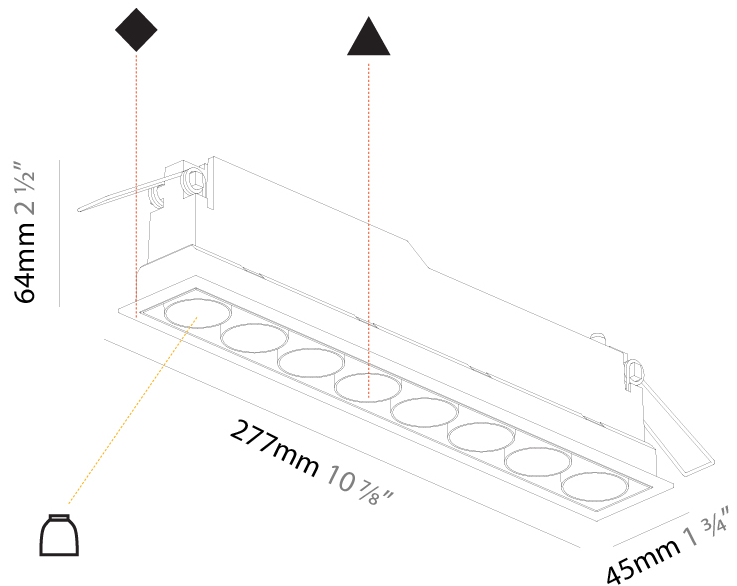

PHYSICAL

Shape: Rectangle
Length (mm): 277
Length (in): 10 7/8
Width (mm): 45
Width (in): 1 3/4
Height (mm): 64
Height (in): 2 1/2
Ceiling Thickness (mm): 5 - 30
Ceiling Thickness (in): 3/16 - 1 3/16
Min. Recessing Depth (mm): 100
Min. Recessing Depth (in): 3 15/16
Light Distribution: Downlight
Weight (kg): 0.518
Weight (lbs): 1.15
Fixture Finish: SSR / BKV / CWI / CRY / HAB / LAG / UFT / ITA / RUA / RUR / MIC / FTG / MYG / TWT / LOD / PUS / FRO / FUP / KIA / POP / BLS / SPG / MEY / GOH / GUM / CHC / COM / ABZ / JAG / OBR / MOS / ROR
Holder Finish: WHI / BLK
Fixture Material: Aluminum Die Cast
Cut-out Measurements: 270mm / 10 5/8" x 38mm / 1 1/2"

ELECTRICAL

Lamp Type: LED (Zhaga Standard)
Input Wattage (W): 26.6
Total Output Wattage (W): 25.9
Dimming: Tri-Mode (Non-Dimming and Phase Dimming (120Vac only) and 0-10V Dimming)
Driver Included: No
Driver Location: Remote
Driver Type: Constant Current - Universal
Driver Class: Class 2
Input Voltage (V): 120 - 277
Constant Current (MA): 1050

LED

Number of LEDs: 8
Color Temperature (°K): 2700 / 3000 / 3500 / 4000
Max. Delivered Lumen (lm): 1570 / 1700 / 1725 / 1760
Nominal Lumen (lm): 1760 / 1900 / 2040 / 1980
CRI: >90 CRI
Lamp Life (hrs): 50000

OPTICAL

Reflector: 8 / 14 / 34

RATINGS AND CERTIFICATIONS

Certified By: CSA Certified to UL and CSA Standards
IP rating: IP20

100mm
3 15/16"

5 - 30 mm
3/16" - 1 3/16"

270mm x 38mm
10 5/8" x 1 1/2"