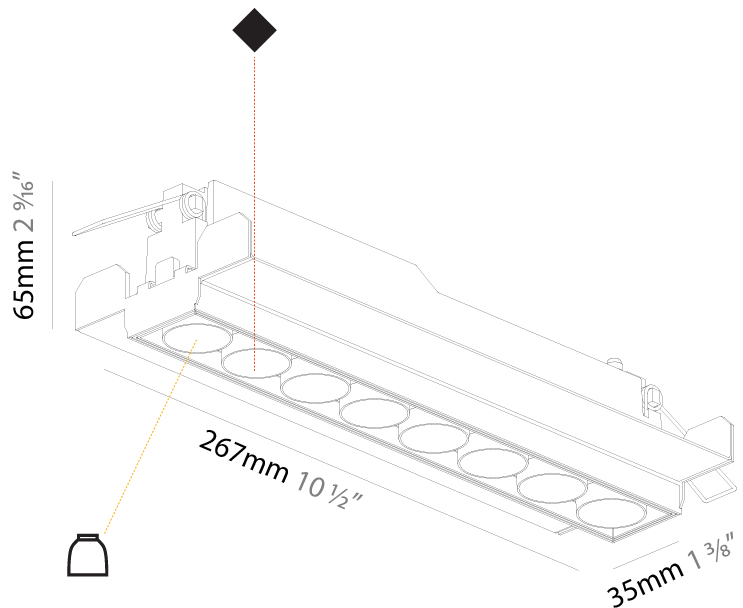

Fixture Finish: SSR / BKV / CWI / CRY / HAB / LAG / UFT / ITA / RUA / RUR / MIC / FTG / MYG / TWT / LOD / PUS / FRO / FUP / KIA / POP / BLS / SPG / MEY / GOH / GUM / CHC / COM / ABZ / JAG / OBR / MOS / ROR

Holder Finish: WHI / BLK
Fixture Material: Aluminum Die Cast
Cut-out Measurements: 273mm / 10 3/4" x 42mm / 1 5/8"
Upon Request: Unique Ceiling Thickness

ELECTRICAL

Lamp Type: LED (Zhaga Standard)
Input Wattage (W): 27
Total Output Wattage (W): 25.9
Dimming: Tri-Mode (Non-Dimming and Phase Dimming (120Vac only) and 0-10V Dimming)
Driver Included: No
Driver Location: Remote
Driver Type: Constant Current - Universal
Driver Class: Class 2
Input Voltage (V): 120 - 277
Constant Current (MA): 1050

LED

Number of LEDs: 8
Color Temperature (*K): 2700 / 3000 / 3500 / 4000
Max. Delivered Lumen (lm): MAX. 1561 / 1685 / 1721 / 1756
Nominal Lumen (lm): MAX. 1760 / 1900 / 1940 / 1980
CRI: >90 CRI
Lamp Life (hrs): 50000
Upon Request: Special Color Temperature

OPTICAL

Reflector*: 8 / 14 / 34
Upon Request: Special Beam Angles

RATINGS AND CERTIFICATIONS

Certified By: CSA Certified to UL and CSA Standards

Patented. International specifications by adding 'INT' at the end of the existing Model #. For assistance on 'custom' specifications, contact zteam@zaneen.com. In a constant effort to supply the best product, we reserve the right to change specifications or materials without notice. The most recent specification sheets are found at zaneen.com

100mm
3 15/16"

12 1/2 mm
1/2"

272mm x 42mm
10 11/16" x 1 5/8"