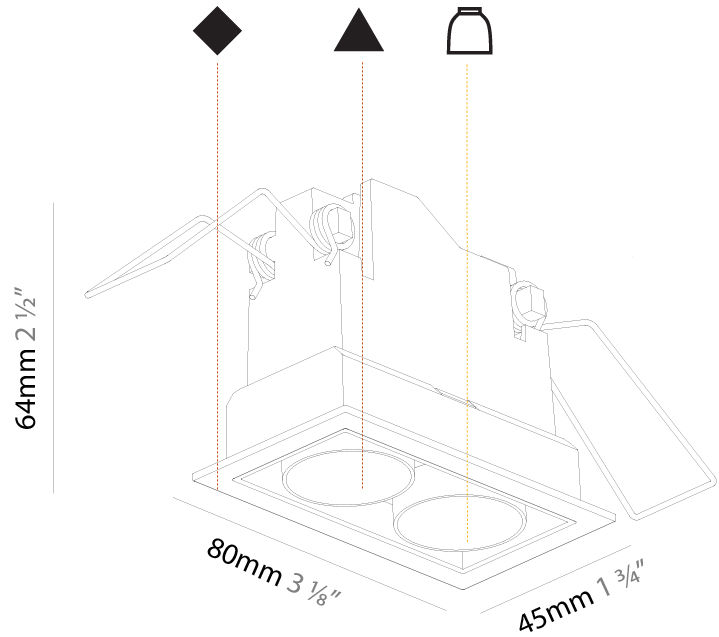

PHYSICAL

Shape: Rectangle
Length (mm): 80
Length (in): 3 1/8
Width (mm): 45
Width (in): 1 3/4
Height (mm): 64
Height (in): 2 1/2
Ceiling Thickness (mm): 10 / 12.5 / 15 / 25 / 30
Ceiling Thickness (in): 3/8 or 1/2 or 9/16 or 1 or 1 3/16
Min. Recessing Depth (mm): 100
Min. Recessing Depth (in): 3 15/16
Light Distribution: Downlight
Weight (kg): 0.15
Weight (lbs): 0.33
Fixture Finish: SSR / BKV / CWI / CRY / HAB / UFT / ITA / RUA / FTG / MYG / LOD / PUS / FRO / FUP / KIA / POP / BLS / SPG / MEY / GOH / GUM / CHC / COM / ABZ / JAG / OBR / MOS / ROR
Holder Finish: WHI / BLK
Fixture Material: Aluminum Die Cast
Cut-out Measurements: 73mm / 2 7/8" x 38mm / 1 1/2"

ELECTRICAL

Lamp Type: LED (Zhaga Standard)
Input Wattage (W): 9
Total Output Wattage (W): 6.6
Dimming: Tri-Mode (Non-Dimming and Phase Dimming (120Vac only) and 0-10V Dimming)
Driver Included: No
Driver Location: Remote
Driver Type: Constant Current - Universal
Driver Class: Class 2
Input Voltage (V): 120 - 277
Constant Current (MA): 1050

LED

Number of LEDs: 2
Color Temperature (°K): 2700 / 3000 / 3500 / 4000
Max. Delivered Lumen (lm): 390 / 410 / 421 / 430
Nominal Lumen (lm): 440 / 465 / 470 / 480
CRI: >90 CRI
Lamp Life (hrs): 50000

OPTICAL

Reflector°: 8 / 18 / 34

RATINGS AND CERTIFICATIONS

Certified By: CSA Certified to UL and CSA Standards
IP rating: IP20

100mm
3 15/16"

10 - 30 mm
3/8" - 1 3/16"

73mm x 38mm
2 7/8" x 1 1/2"