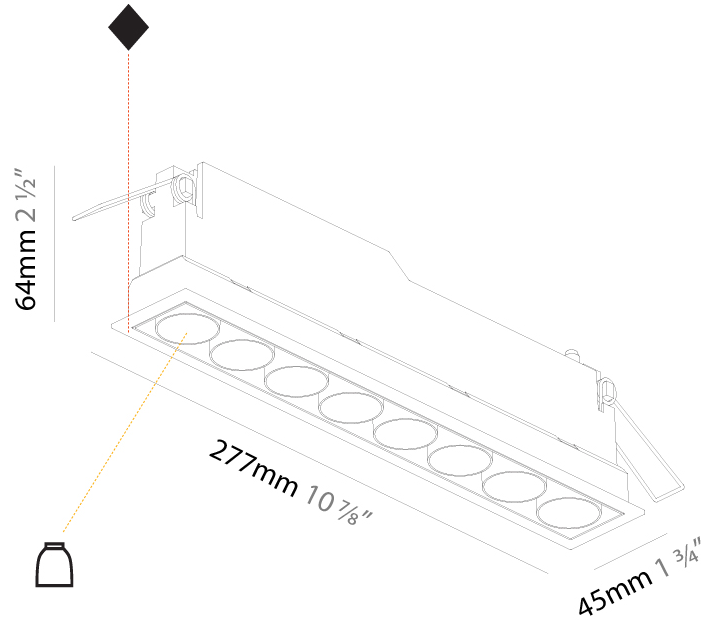

PHYSICAL

Shape: Rectangle
Length (mm): 277
Length (in): 10 7/8
Width (mm): 45
Width (in): 1 3/4
Height (mm): 64
Height (in): 2 1/2
Ceiling Thickness (mm): 10 / 12.5 / 15 / 25 / 30
Ceiling Thickness (in): 3/8 or 1/2 or 9/16 or 1 or 1 3/16
Min. Recessing Depth (mm): 100
Min. Recessing Depth (in): 3 15/16
Light Distribution: Downlight
Weight (kg): 0.518
Weight (lbs): 1.14
Fixture Finish: SSR / BKV / CWI / CRY / HAB / UFT / ITA / RUA / FTG / MYG / LOD / PUS / FRO / FUP / KIA / POP / BLS / SPG / MEY / GOH / GUM / CHC / COM / ABZ / JAG / OBR / MOS / ROR
Holder Finish: WHI / BLK
Fixture Material: Aluminum Die Cast
Cut-out Measurements: 270mm / 10 5/8" x 38mm / 1 1/2"

ELECTRICAL

Lamp Type: LED (Zhaga Standard)
Input Wattage (W): 27
Total Output Wattage (W): 25.9
Dimming: Tri-Mode (Non-Dimming and Phase Dimming (120Vac only) and 0-10V Dimming)
Driver Included: No
Driver Location: Remote
Driver Type: Constant Current - Universal
Driver Class: Class 2
Input Voltage (V): 120 - 277
Constant Current (MA): 1050

LED

Number of LEDs: 8
Color Temperature (°K): 2700 / 3000 / 3500 / 4000
Max. Delivered Lumen (lm): MAX 1561 / 1685 / 1721 / 1756
Nominal Lumen (lm): 1760 / 1900 / 1940 / 1980
CRI: >90 CRI
Lamp Life (hrs): 50000

OPTICAL

Reflector: 8 / 14 / 34

RATINGS AND CERTIFICATIONS

Certified By: CSA Certified to UL and CSA Standards
IP rating: IP20

A

100mm
3 15/16"

5 - 30 mm
3/16" - 1 3/16"

270mm x 38mm
10 5/8" x 1 1/2"