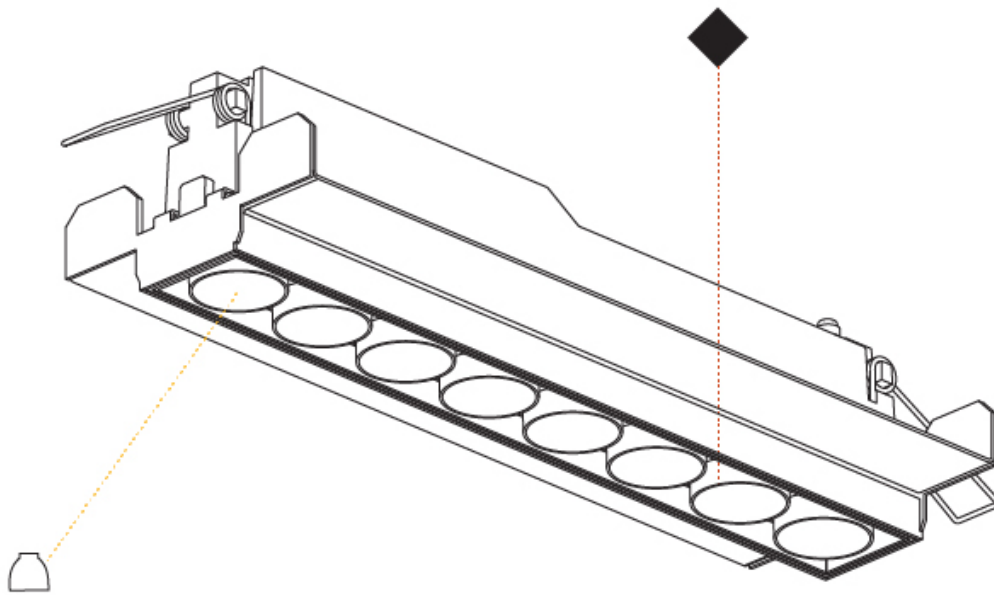

100mm
3 15/16"

12 1/2 mm
1/2"

272mm x 42mm
10 11/16" x 1 5/8"

MAGIQ 8 CELL KORONA TRIMLESS

A35136-

PROJECT	_____
TYPE	_____
SPECIFIER	_____
QUANTITY	_____
DATE	_____

MAGIQ 2 CELL TRIMLESS

A35616- _____ - _____
 base number Color
 Temperature

GENERAL

Series: Magiq
 Subseries: Magiq 2 Cell
 Brand: Prolicht
 Division: Architectural
 Mounting Type: Trimless
 Mounting Location: Ceiling
 Subcategory: Downlight

PHYSICAL

Shape: Rectangle
 Length (mm): 70
 Length (in): 2 ¾
 Width (mm): 35
 Width (in): 1 ⅜
 Height (mm): 65
 Height (in): 2 ⅙
 Ceiling Thickness (mm): 12.5
 Ceiling Thickness (in): 1/2
 Min. Recessing Depth (mm): 100
 Min. Recessing Depth (in): 3 ⅙
 Light Distribution: Downlight
 Weight (kg): 0.241
 Weight (lbs): 0.53
 Fixture Finish: BLK / WHI
 Fixture Material: Aluminum Die Cast
 Cut-out Measurements: 82mm / 3 1/4" x 42mm / 1 5/8"
 Upon Request: Unique Ceiling Thickness