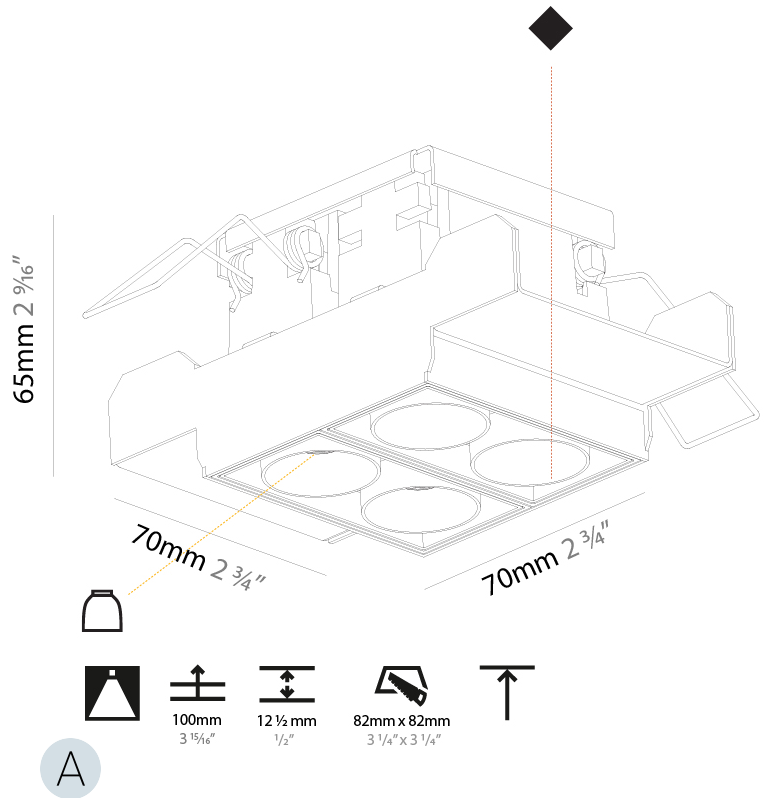

PHYSICAL

Shape: Rectangle
Length (mm): 70
Length (in): 2 ¾
Width (mm): 70
Width (in): 2 ¾
Height (mm): 65
Height (in): 2 9/16
Ceiling Thickness (mm): 12.5
Ceiling Thickness (in): 1/2
Min. Recessing Depth (mm): 100
Min. Recessing Depth (in): 3 15/16
Light Distribution: Downlight
Weight (kg): 0.437
Weight (lbs): 0.96
Fixture Finish: SSR / BKV / CWI / CRY / HAB / UFT / ITA / RUA / FTG / MYG / LOD / PUS / FRO / FUP / KIA / POP / BLS / SPG / MEY / GOH / GUM / CHC / COM / ABZ / JAG / OBR / MOS / ROR
Fixture Material: Aluminum Die Cast
Cut-out Measurements: 82mm / 3 1/4" x 42mm / 1 5/8"
Upon Request: Unique Ceiling Thickness

ELECTRICAL

Lamp Type: LED (Zhaga Standard)
Input Wattage (W): 18
Total Output Wattage (W): 16.4
Dimming: Tri-Mode (Non-Dimming and Phase Dimming (120Vac only) and 0-10V Dimming)
Driver Included: No
Driver Location: Recessed Housing
Driver Type: Constant Current - Universal
Driver Class: Class 2
Housing: See components
Input Voltage (V): 120 - 277
Constant Current (MA): 1050

LED

Number of LEDs: 4
Color Temperature (°K): 2700 / 3000 / 3500 / 4000
Max. Delivered Lumen (lm): Max. 887
CRI: >90 CRI
Lamp Life (hrs): 50000
Upon Request: Special Color Temperature

OPTICAL

Reflector°: 8 / 18 / 34
Upon Request: Special Beam Angles

RATINGS AND CERTIFICATIONS

Certified By: CSA Certified to UL and CSA Standards

IP rating: IP20
Zaneen Corporation © 2024, T 1800-388-3382, F 416-247-9319, www.zaneen.com