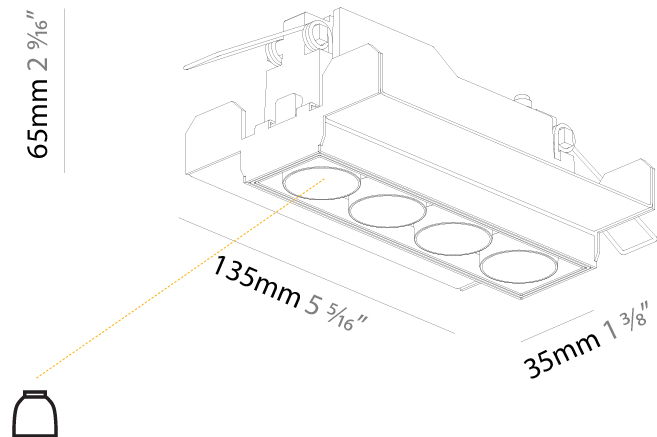

GENERAL

Series: Magiq
Subseries: Magiq 4 Cell
Brand: Prolicht
Division: Architectural
Mounting Type: Trimless
Mounting Location: Ceiling
Subcategory: Downlight

PHYSICAL

Shape: Rectangle
Length (mm): 135
Length (in): 5 ⁵/₁₆
Width (mm): 35
Width (in): 1 ³/₈
Height (mm): 65
Height (in): 2 ⁹/₁₆
Ceiling Thickness (mm): 12.5
Ceiling Thickness (in): 1/2
Min. Recessing Depth (mm): 100
Min. Recessing Depth (in): 3 ¹⁵/₁₆
Light Distribution: Downlight
Weight (kg): 0.403
Weight (lbs): 0.89
Fixture Finish: BLK / WHI
Fixture Material: Aluminum Die Cast
Cut-out Measurements: 142mm / 5 9/16" x 42mm / 1 5/8"
Upon Request: Unique Ceiling Thickness

ELECTRICAL

Lamp Type: LED (Zhaga Standard)
Input Wattage (W): 14.3
Total Output Wattage (W): 13.3
Dimming: Tri-Mode (Non-Dimming and Phase Dimming (120Vac only) and 0-10V Dimming)
Driver Included: No
Driver Location: Recessed Housing
Driver Type: Constant Current - Universal
Driver Class: Class 2
Housing: See components
Input Voltage (V): 120 - 277
Constant Current (MA): 1050

LED

Number of LEDs: 4
Color Temperature (°K): 2700 / 3000 / 3500 / 4000
Max. Delivered Lumen (lm): 750 / 850 / 862 / 880
CRI: >90 CRI
Lamp Life (hrs): 50000
Upon Request: Special Color Temperature

OPTICAL

Reflector: 8 / 18 / 34
Upon Request: Special Beam Angles

RATINGS AND CERTIFICATIONS

Certified By: CSA Certified to UL and CSA Standards
IP rating: IP20