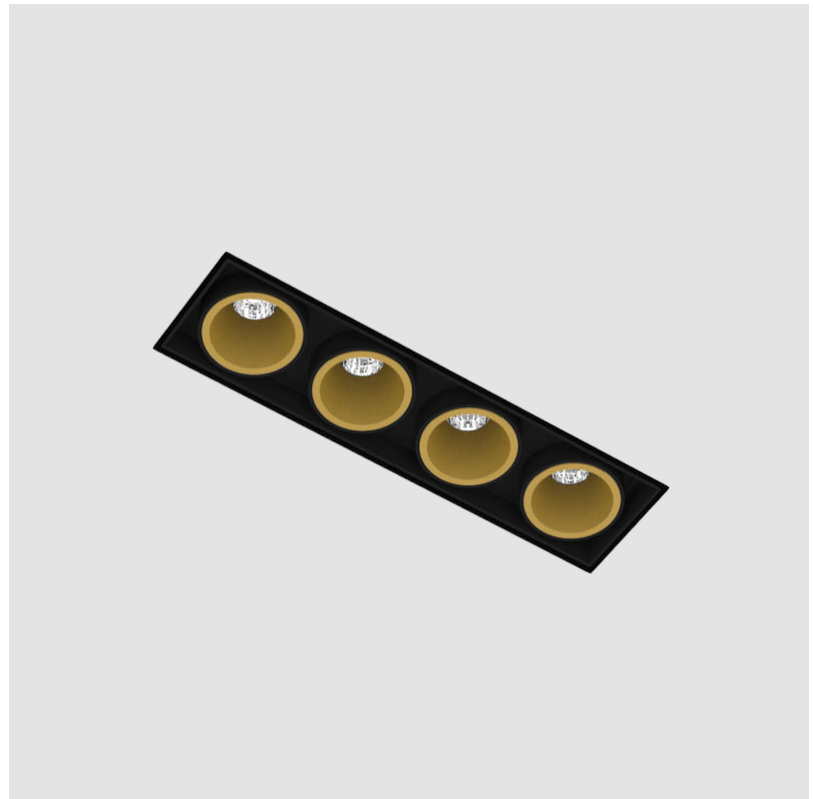

ELECTRICAL

Lamp Type: LED (Zhaga Standard)
Input Wattage (W): 14.3
Total Output Wattage (W): 13.3
Dimming: Tri-Mode (Non-Dimming and Phase Dimming (120Vac only) and 0-10V Dimming)
Driver Included: No
Driver Location: Recessed Housing
Driver Type: Constant Current - Universal
Driver Class: Class 2
Housing: See components
Input Voltage (V): 120 - 277
Constant Current (MA): 1050

LED

Number of LEDs: 4
Color Temperature (°K): 2700 / 3000 / 3500 / 4000
Max. Delivered Lumen (lm): 750 / 850 / 862 / 880
CRI: >90 CRI
Lamp Life (hrs): 50000
Upon Request: Special Color Temperature

OPTICAL

Reflector: 8 / 14 / 34
Upon Request: Special Beam Angles

RATINGS AND CERTIFICATIONS

Certified By: CSA Certified to UL and CSA Standards
Zaneen Lighting Inc. © 2024, 11800 388-3382, F-416-247-9319, www.zaneen.com

For international specifications by adding 'INT' at the end of the existing Model #. For assistance on 'custom' specifications, contact zteam@zaneen.com. In a constant effort to supply the best product, we reserve the right to change specifications or materials without notice. The most recent specification sheets are found at zaneen.com