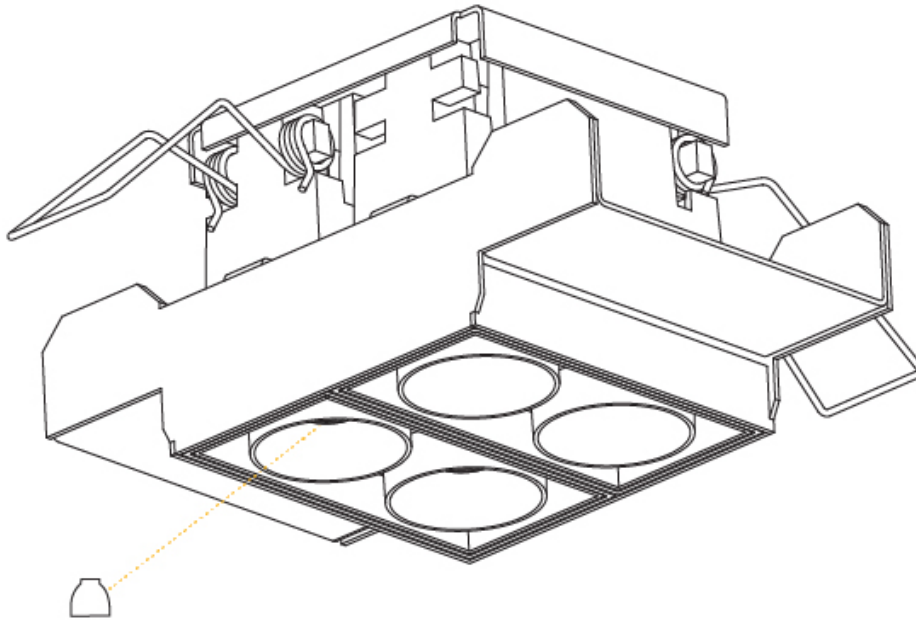

MAGIQ 2X2 CELL TRIMLESS

A35618-

PROJECT	_____
TYPE	_____
SPECIFIER	_____
QUANTITY	_____
DATE	_____

PROJECT _____
 TYPE _____
 SPECIFIER _____
 QUANTITY _____
 DATE _____

MAGIQ COLOR FINISH CHART

Fixture Finish