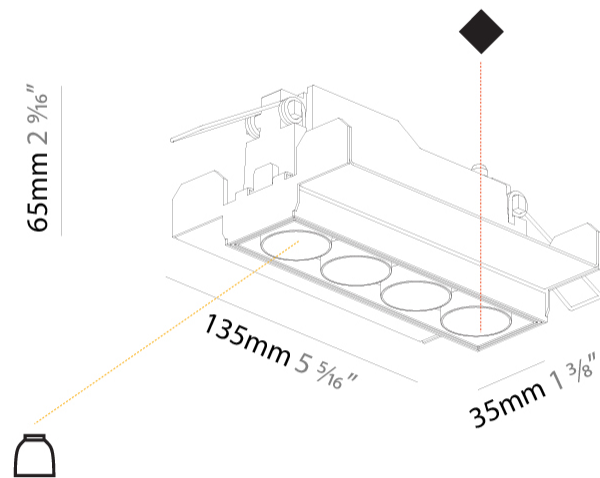

Holder Finish: WHI / BLK
Fixture Material: Aluminum Die Cast
Cut-out Measurements: 142mm / 5 9/16" x 42mm / 1 5/8"
Upon Request: Unique Ceiling Thickness

ELECTRICAL

Lamp Type: LED (Zhaga Standard)
Input Wattage (W): 14.3
Total Output Wattage (W): 13.3
Dimming: Tri-Mode (Non-Dimming and Phase Dimming (120Vac only) and 0-10V Dimming)
Driver Included: No
Driver Location: Recessed Housing
Driver Type: Constant Current - Universal
Driver Class: Class 2
Housing: See components
Input Voltage (V): 120 - 277
Constant Current (MA): 1050

LED

Number of LEDs: 4
Color Temperature (°K): 2700 / 3000 / 3500 / 4000
Max. Delivered Lumen (lm): 750 / 850 / 862 / 880
CRI: >90 CRI
Lamp Life (hrs): 50000
Upon Request: Special Color Temperature

OPTICAL

Reflector: 8 / 14 / 34
Upon Request: Special Beam Angles

RATINGS AND CERTIFICATIONS

Certified By: CSA Certified to UL and CSA Standards
Zaneen Group Inc. © 2024, 11800 388-3382, 1-416-247-9319, www.zaneen.com

For additional specifications by adding 'INT' at the end of the existing Model #. For assistance on 'custom' specifications, contact zteam@zaneen.com.
In a constant effort to supply the best product, we reserve the right to change specifications or materials without notice. The most recent specification sheets are found at zaneen.com