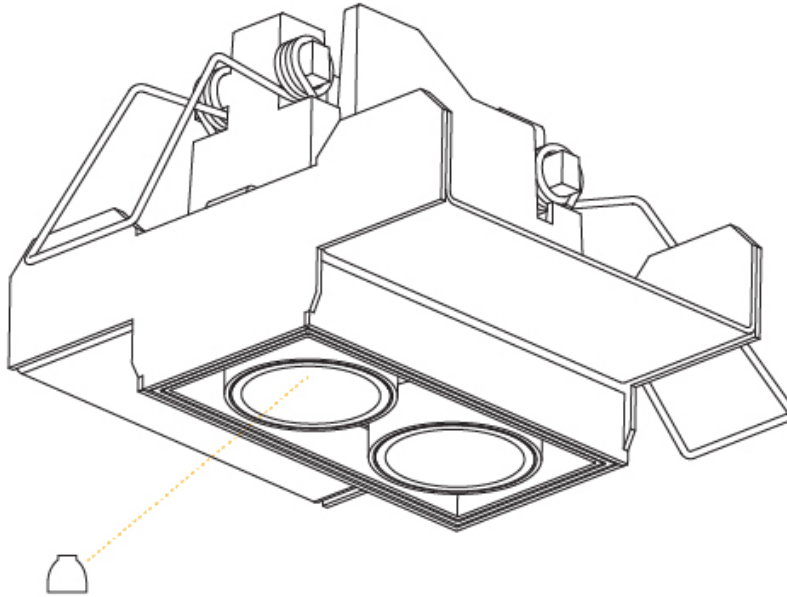

OPTICAL

Reflector: 8 / 18 / 34
 Upon Request: Special Beam Angles

RATINGS AND CERTIFICATIONS

Certified By: CSA Certified to UL and CSA Standards
 IP rating: IP20

MAGIQ 2 CELL TRIMLESS

A35616-

PROJECT	_____
TYPE	_____
SPECIFIER	_____
QUANTITY	_____
DATE	_____