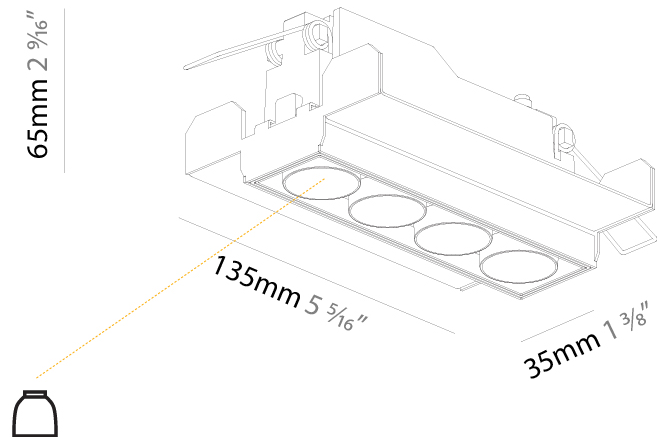

GENERAL

Series: Magiq
Subseries: Magiq 4 Cell
Brand: Prolight
Division: Architectural
Mounting Type: Trimless
Mounting Location: Ceiling
Subcategory: Downlight

PHYSICAL

Shape: Rectangle
Length (mm): 135
Length (in): 5 ⁵/₁₆
Width (mm): 35
Width (in): 1 ³/₈
Height (mm): 65
Height (in): 2 ⁹/₁₆
Ceiling Thickness (mm): 12.5
Ceiling Thickness (in): 1/2
Min. Recessing Depth (mm): 100
Min. Recessing Depth (in): 3 ¹⁵/₁₆
Light Distribution: Downlight
Weight (kg): 0.403
Weight (lbs): 0.89
Fixture Finish: BLK / WHI
Fixture Material: Aluminum Die Cast
Cut-out Measurements: 142mm / 5 9/16" x 42mm / 1 5/8"
Upon Request: Unique Ceiling Thickness

ELECTRICAL

Lamp Type: LED (Zhaga Standard)
Input Wattage (W): 14.3
Total Output Wattage (W): 13.3
Dimming: Tri-Mode (Non-Dimming and Phase Dimming (120Vac only) and 0-10V Dimming)
Driver Included: No
Driver Location: Recessed Housing
Driver Type: Constant Current - Universal
Driver Class: Class 2
Housing: See components
Input Voltage (V): 120 - 277
Constant Current (MA): 1050

LED

Number of LEDs: 4
Color Temperature (°K): 2700 / 3000 / 3500 / 4000
Max. Delivered Lumen (lm): 750 / 850 / 862 / 880
CRI: >90 CRI
Lamp Life (hrs): 50000
Upon Request: Special Color Temperature

OPTICAL

Reflector: 8 / 18 / 34
Upon Request: Special Beam Angles

RATINGS AND CERTIFICATIONS

Certified By: CSA Certified to UL and CSA Standards
IP rating: IP20