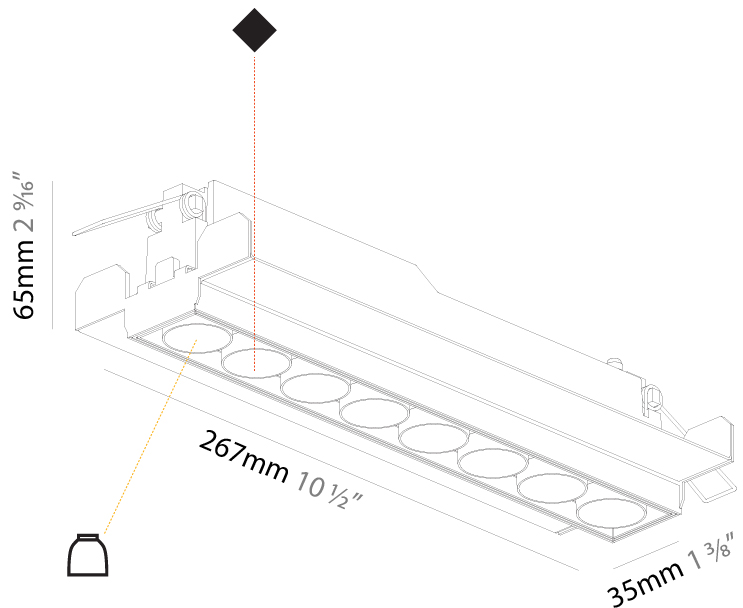

Holder Finish: WHI / BLK
Fixture Material: Aluminum Die Cast
Cut-out Measurements: 273mm / 10 3/4" x 42mm / 1 5/8"
Upon Request: Unique Ceiling Thickness

ELECTRICAL

Lamp Type: LED (Zhaga Standard)
Input Wattage (W): 27
Total Output Wattage (W): 25.9
Dimming: Tri-Mode (Non-Dimming and Phase Dimming (120Vac only) and 0-10V Dimming)
Driver Included: No
Driver Location: Remote
Driver Type: Constant Current - Universal
Driver Class: Class 2
Input Voltage (V): 120 - 277
Constant Current (MA): 1050

LED

Number of LEDs: 8
Color Temperature (*K): 2700 / 3000 / 3500 / 4000
Max. Delivered Lumen (lm): MAX. 1561 / 1685 / 1721 / 1756
Nominal Lumen (lm): MAX. 1760 / 1900 / 1940 / 1980
CRI: >90 CRI
Lamp Life (hrs): 50000
Upon Request: Special Color Temperature

OPTICAL

Reflector*: 8 / 14 / 34
Upon Request: Special Beam Angles

RATINGS AND CERTIFICATIONS

Certified By: CSA Certified to UL and CSA Standards

Zaneen Lighting Inc. © 2024. 11800-300-3389, 1-416-247-9389, www.zaneen.com

100mm
3 15/16"

12 1/2 mm
1/2"

272mm x 42mm
10 11/16" x 1 5/8"