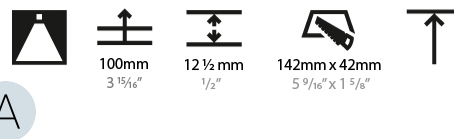

Holder Finish: WHI / BLK
Fixture Material: Aluminum Die Cast
Cut-out Measurements: 142mm / 5 9/16" x 42mm / 1 5/8"
Upon Request: Unique Ceiling Thickness

ELECTRICAL

Lamp Type: LED (Zhaga Standard)
Input Wattage (W): 14.3
Total Output Wattage (W): 13.3
Dimming: Tri-Mode (Non-Dimming and Phase Dimming (120Vac only) and 0-10V Dimming)
Driver Included: No
Driver Location: Recessed Housing
Driver Type: Constant Current - Universal
Driver Class: Class 2
Housing: See components
Input Voltage (V): 120 - 277
Constant Current (MA): 1050

LED

Number of LEDs: 4
Color Temperature (°K): 2700 / 3000 / 3500 / 4000
Max. Delivered Lumen (lm): 750 / 850 / 862 / 880
CRI: >90 CRI
Lamp Life (hrs): 50000
Upon Request: Special Color Temperature

OPTICAL

Reflector: 8 / 14 / 34
Upon Request: Special Beam Angles

RATINGS AND CERTIFICATIONS

Certified By: CSA Certified to UL and CSA Standards
Zaneen Group Inc. © 2024, 11800 388-3382, 1-416-247-9319, www.zaneen.com

For additional specifications by adding 'INT' at the end of the existing Model #. For assistance on 'custom' specifications, contact zteam@zaneen.com.
In a constant effort to supply the best product, we reserve the right to change specifications or materials without notice. The most recent specification sheets are found at zaneen.com