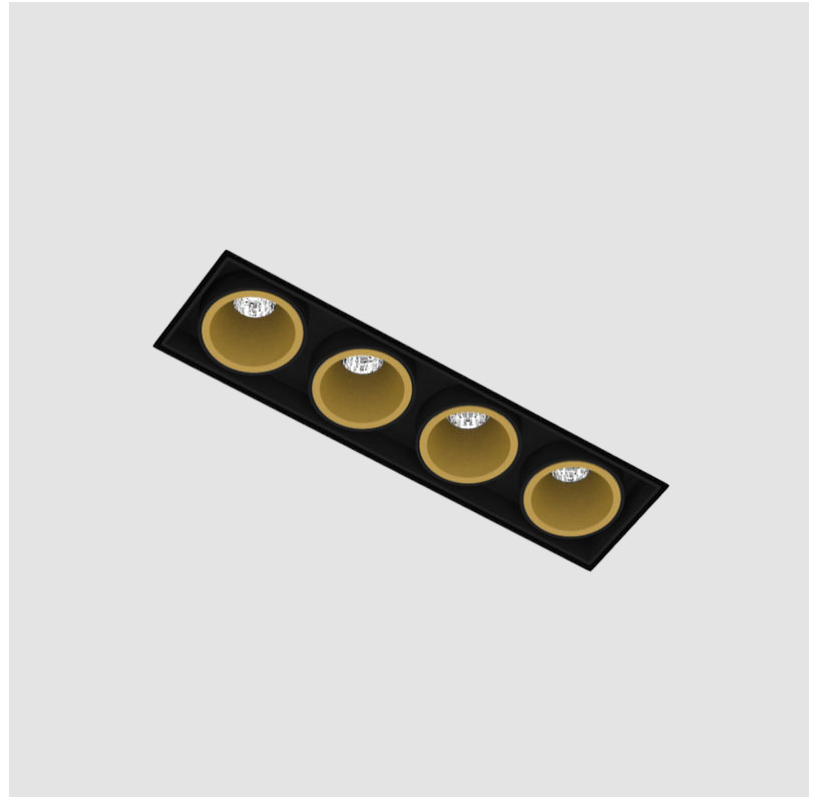

Holder Finish: WHI / BLK
Fixture Material: Aluminum Die Cast
Cut-out Measurements: 142mm / 5 9/16" x 42mm / 1 5/8"
Upon Request: Unique Ceiling Thickness

ELECTRICAL

Lamp Type: LED (Zhaga Standard)
Input Wattage (W): 14.3
Total Output Wattage (W): 13.3
Dimming: Tri-Mode (Non-Dimming and Phase Dimming (120Vac only) and 0-10V Dimming)
Driver Included: No
Driver Location: Recessed Housing
Driver Type: Constant Current - Universal
Driver Class: Class 2
Housing: See components
Input Voltage (V): 120 - 277
Constant Current (MA): 1050

LED

Number of LEDs: 4
Color Temperature (°K): 2700 / 3000 / 3500 / 4000
Max. Delivered Lumen (lm): 750 / 850 / 862 / 880
CRI: >90 CRI
Lamp Life (hrs): 50000
Upon Request: Special Color Temperature

OPTICAL

Reflector: 8 / 14 / 34
Upon Request: Special Beam Angles

RATINGS AND CERTIFICATIONS

Certified By: CSA Certified to UL and CSA Standards
Zaneen Group Inc. © 2024, 11800 388-3382, 1-416-247-9319, www.zaneen.com

For additional specifications by adding 'INT' at the end of the existing Model #. For assistance on 'custom' specifications, contact zteam@zaneen.com.
In a constant effort to supply the best product, we reserve the right to change specifications or materials without notice. The most recent specification sheets are found at zaneen.com