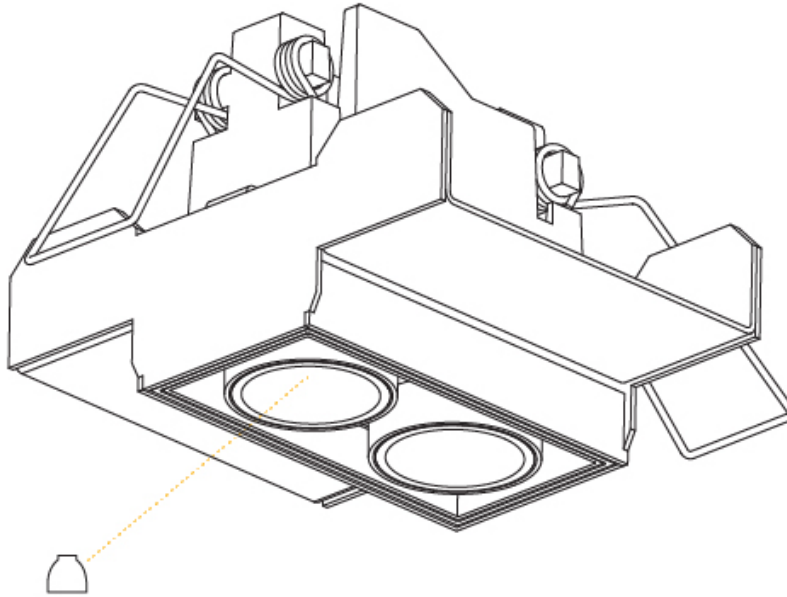

MAGIQ 2 CELL TRIMLESS

A35616-

PROJECT

TYPE

SPECIFIER

QUANTITY

DATE

A