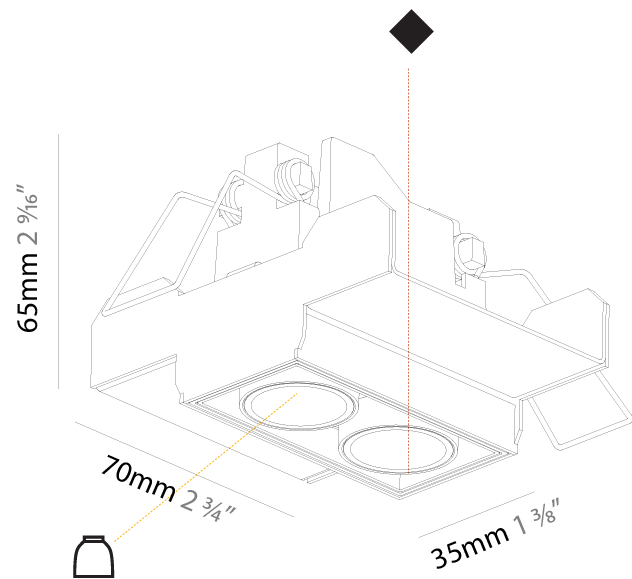

ELECTRICAL

Lamp Type: LED (Zhaga Standard)
Input Wattage (W): 7.7
Total Output Wattage (W): 6.6
Dimming: Tri-Mode (Non-Dimming and Phase Dimming (120Vac only) and 0-10V Dimming)
Driver Included: No
Driver Location: Remote
Driver Type: Constant Current - Universal
Driver Class: Class 2
Input Voltage (V): 120 - 277
Constant Current (MA): 1050

LED

Number of LEDs: 2
Color Temperature (°K): 2700 / 3000 / 3500 / 4000
Max. Delivered Lumen (lm): 319 / 348 / 356 / 363
Nominal Lumen (lm): 440 / 480 / 490 / 500
CRI: >90 CRI
Lamp Life (hrs): 50000
Upon Request: Special Color Temperature

OPTICAL

Reflector: 8 / 18 / 34
Upon Request: Special Beam Angles

RATINGS AND CERTIFICATIONS

Certified By: CSA Certified to UL and CSA Standards
Zaneen Lighting Inc. © 2024, 11800 30e 1389, P 416-247-9349, www.zaneen.com

For international specifications by adding 'INT' at the end of the existing Model #. For assistance on 'custom' specifications, contact zteam@zaneen.com.
In a constant effort to supply the best product, we reserve the right to change specifications or materials without notice. The most recent specification sheets are found at zaneen.com