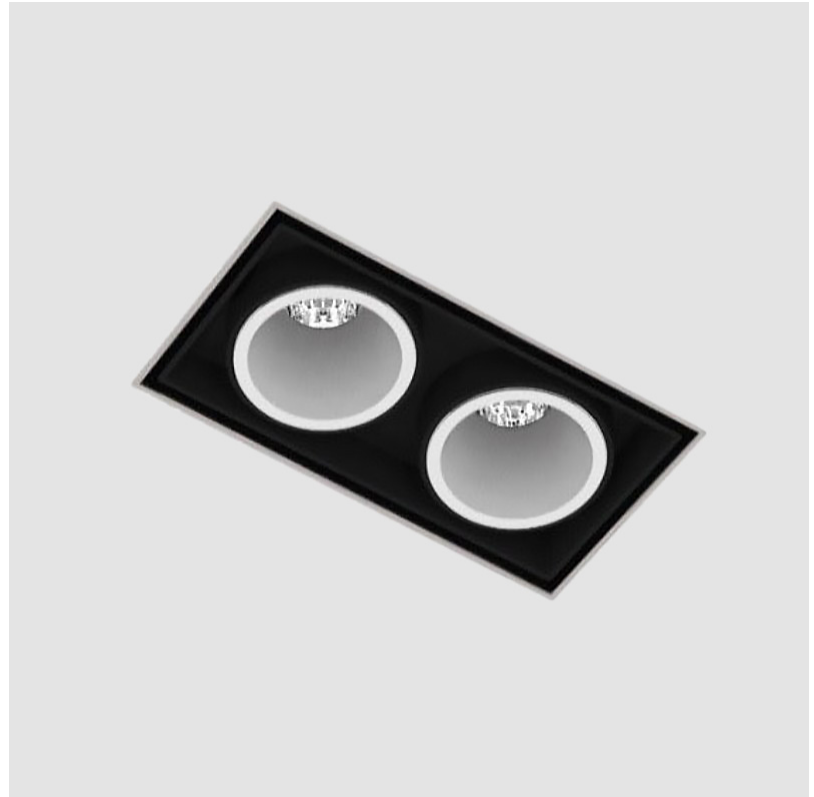

ELECTRICAL

Lamp Type: LED (Zhaga Standard)
Input Wattage (W): 7.7
Total Output Wattage (W): 6.6
Dimming: Tri-Mode (Non-Dimming and Phase Dimming (120Vac only) and 0-10V Dimming)
Driver Included: No
Driver Location: Remote
Driver Type: Constant Current - Universal
Driver Class: Class 2
Input Voltage (V): 120 - 277
Constant Current (MA): 1050

LED

Number of LEDs: 2
Color Temperature (°K): 2700 / 3000 / 3500 / 4000
Max. Delivered Lumen (lm): 319 / 348 / 356 / 363
Nominal Lumen (lm): 440 / 480 / 490 / 500
CRI: >90 CRI
Lamp Life (hrs): 50000
Upon Request: Special Color Temperature

OPTICAL

Reflector: 8 / 18 / 34
Upon Request: Special Beam Angles

RATINGS AND CERTIFICATIONS

Certified By: CSA Certified to UL and CSA Standards
Zaneen Lighting Inc. © 2024, 11800 30e 1389, P 416-247-9349, www.zaneen.com

For international specifications by adding 'INT' at the end of the existing Model #. For assistance on 'custom' specifications, contact zteam@zaneen.com.
In a constant effort to supply the best product, we reserve the right to change specifications or materials without notice. The most recent specification sheets are found at zaneen.com