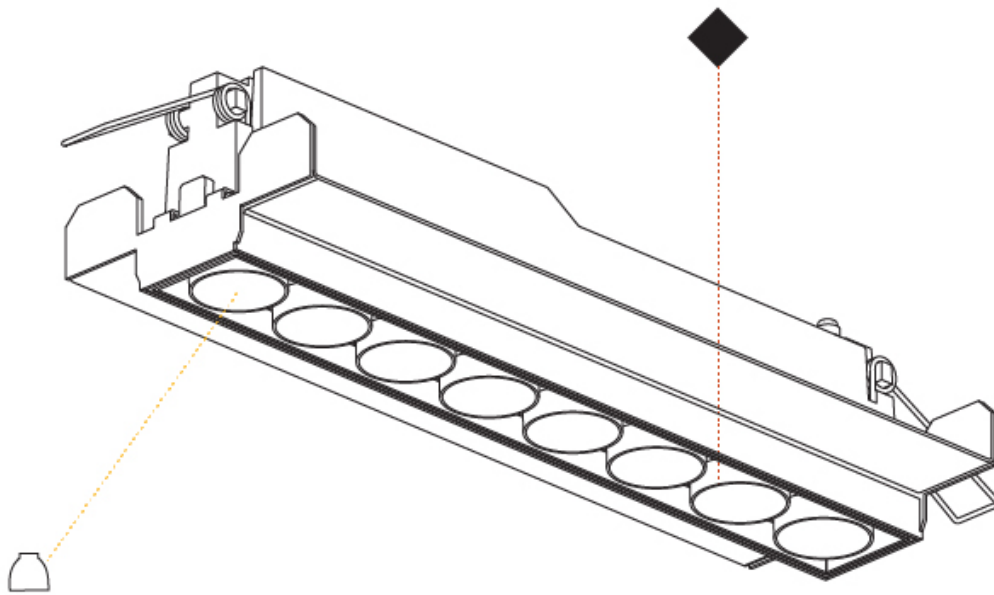

100mm
3 15/16"

12 1/2 mm
1/2"

272mm x 42mm
10 11/16" x 1 5/8"

MAGIQ 8 CELL KORONA TRIMLESS

A35136-

PROJECT	_____
TYPE	_____
SPECIFIER	_____
QUANTITY	_____
DATE	_____

MAGIQ 2 CELL KORONA TRIMLESS

A35569-

GENERAL

Series: Magiq
 Subseries: Magiq 2 Cell Korona
 Brand: Prolicht
 Division: Architectural
 Mounting Type: Trimless
 Mounting Location: Ceiling
 Subcategory: Downlight

PHYSICAL

Shape: Rectangle
 Length (mm): 70
 Length (in): 2 ¾
 Width (mm): 35
 Width (in): 1 ⅜
 Height (mm): 65
 Height (in): 2 ⅞
 Ceiling Thickness (mm): 12.5
 Ceiling Thickness (in): 1/2
 Min. Recessing Depth (mm): 100
 Min. Recessing Depth (in): 3 ⅝
 Light Distribution: Direct
 Weight (kg): 0.246
 Weight (lbs): 0.54
 Fixture Finish: SSR / BKV / CWI / CRY / HAB / UFT / ITA / RUA / FTG / MYG / LOD / PUS / FRO / FUP / KIA / POP / BLS / SPG / MEY / GOH / GUM / CHC / COM / ABZ / JAG / OBR / MOS / ROR
 Holder Finish: WHI / BLK
 Fixture Material: Aluminum Die Cast
 Cut-out Measurements: 82mm / 3 1/4" x 42mm / 1 5/8"
 Upon Request: Unique Ceiling Thickness