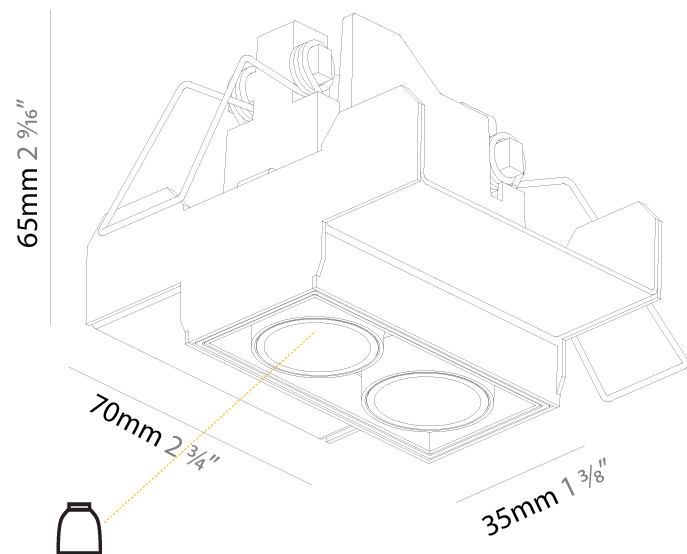

PHYSICAL

Shape: Rectangle _____
Length (mm): 70 _____
Length (in): 2 ¾" _____
Width (mm): 35 _____
Width (in): 1 ⅜" _____
Height (mm): 65 _____
Height (in): 2 ⅞" _____
Ceiling Thickness (mm): 12.5 _____
Ceiling Thickness (in): 1/2 _____
Min. Recessing Depth (mm): 100 _____
Min. Recessing Depth (in): 3 ⅝" _____
Light Distribution: Downlight _____
Weight (kg): 0.241 _____
Weight (lbs): 0.53 _____
Fixture Finish: BLK / WHI _____
Fixture Material: Aluminum Die Cast _____
Cut-out Measurements: 82mm / 3 1/4" x 42mm / 1 5/8" _____
Upon Request: Unique Ceiling Thickness _____

ELECTRICAL

Lamp Type: LED (Zhaga Standard) _____
Input Wattage (W): 9 _____
Total Output Wattage (W): 8.2 _____
Dimming: Tri-Mode (Non-Dimming and Phase Dimming (120Vac only) and 0-10V Dimming) _____
Driver Included: No _____
Driver Location: Remote _____
Driver Type: Constant Current - Universal _____
Driver Class: Class 2 _____
Input Voltage (V): 120 - 277 _____
Constant Current (MA): 1050 _____

LED

Number of LEDs: 2 _____
Color Temperature (°K): 2700 / 3000 / 3500 / 4000 _____
Max. Delivered Lumen (lm): 314 / 342 / 350 / 357 _____
Nominal Lumen (lm): 440 / 480 / 490 / 500 _____
CRI: >90 CRI _____
Lamp Life (hrs): 50000 _____
Upon Request: Special Color Temperature _____

OPTICAL

Reflector: 8 / 18 / 34 _____
Upon Request: Special Beam Angles _____

RATINGS AND CERTIFICATIONS

Certified By: CSA Certified to UL and CSA Standards _____
IP rating: IP20 _____