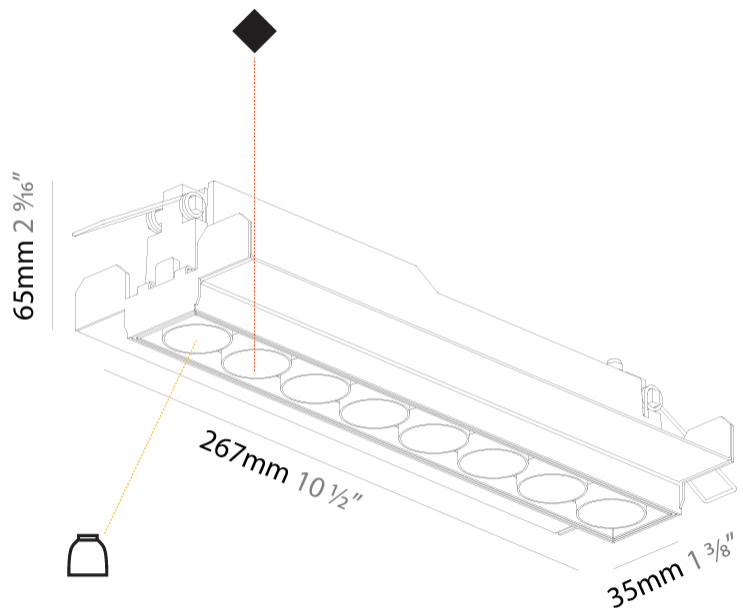

Holder Finish: WHI / BLK
Fixture Material: Aluminum Die Cast
Cut-out Measurements: 273mm / 10 3/4" x 42mm / 1 5/8"
Upon Request: Unique Ceiling Thickness

ELECTRICAL

Lamp Type: LED (Zhaga Standard)
Input Wattage (W): 27
Total Output Wattage (W): 25.9
Dimming: Tri-Mode (Non-Dimming and Phase Dimming (120Vac only) and 0-10V Dimming)
Driver Included: No
Driver Location: Remote
Driver Type: Constant Current - Universal
Driver Class: Class 2
Input Voltage (V): 120 - 277
Constant Current (MA): 1050

LED

Number of LEDs: 8
Color Temperature (*K): 2700 / 3000 / 3500 / 4000
Max. Delivered Lumen (lm): MAX. 1561 / 1685 / 1721 / 1756
Nominal Lumen (lm): MAX. 1760 / 1900 / 1940 / 1980
CRI: >90 CRI
Lamp Life (hrs): 50000
Upon Request: Special Color Temperature

OPTICAL

Reflector*: 8 / 14 / 34
Upon Request: Special Beam Angles

RATINGS AND CERTIFICATIONS

Certified By: CSA Certified to UL and CSA Standards
zaneen.com © 2024, 11800-300-3382, F-416-247-9319, www.zaneen.com

Patents: International specifications by adding 'INT' at the end of the existing Model #. For assistance on 'custom' specifications, contact zteam@zaneen.com.
In a constant effort to supply the best product, we reserve the right to change specifications or materials without notice. The most recent specification sheets are found at zaneen.com