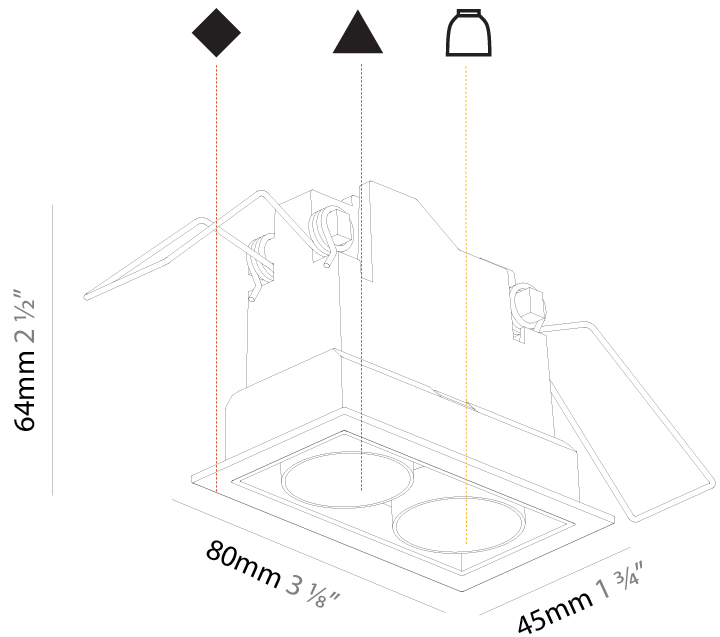

PHYSICAL

Shape: Rectangle
Length (mm): 80
Length (in): 3 1/8
Width (mm): 45
Width (in): 1 3/4
Height (mm): 64
Height (in): 2 1/2
Ceiling Thickness (mm): 10 / 12.5 / 15 / 25 / 30
Ceiling Thickness (in): 3/8 or 1/2 or 9/16 or 1 or 1 3/16
Min. Recessing Depth (mm): 100
Min. Recessing Depth (in): 3 15/16
Light Distribution: Downlight
Weight (kg): 0.15
Weight (lbs): 0.33
Fixture Finish: SSR / BKV / CWI / CRY / HAB / LAG / UFT / ITA / RUA / RUR / MIC / FTG / MYG / TWT / LOD / PUS / FRO / FUP / KIA / POP / BLS / SPG / MEY / GOH / GUM / CHC / COM / ABZ / JAG / OBR / MOS / ROR
Holder Finish: WHI / BLK
Fixture Material: Aluminum Die Cast
Cut-out Measurements: 73mm / 2 7/8" x 38mm / 1 1/2"

ELECTRICAL

Lamp Type: LED (Zhaga Standard)
Input Wattage (W): 9
Total Output Wattage (W): 6.6
Dimming: Tri-Mode (Non-Dimming and Phase Dimming (120Vac only) and 0-10V Dimming)
Driver Included: No
Driver Location: Remote
Driver Type: Constant Current - Universal
Driver Class: Class 2
Input Voltage (V): 120 - 277
Constant Current (MA): 1050

LED

Number of LEDs: 2
Color Temperature (°K): 2700 / 3000 / 3500 / 4000
Max. Delivered Lumen (lm): 390 / 410 / 421 / 430
Nominal Lumen (lm): 440 / 465 / 470 / 480
CRI: >90 CRI
Lamp Life (hrs): 50000

OPTICAL

Reflector°: 8 / 18 / 34

RATINGS AND CERTIFICATIONS

Certified By: CSA Certified to UL and CSA Standards
IP rating: IP20