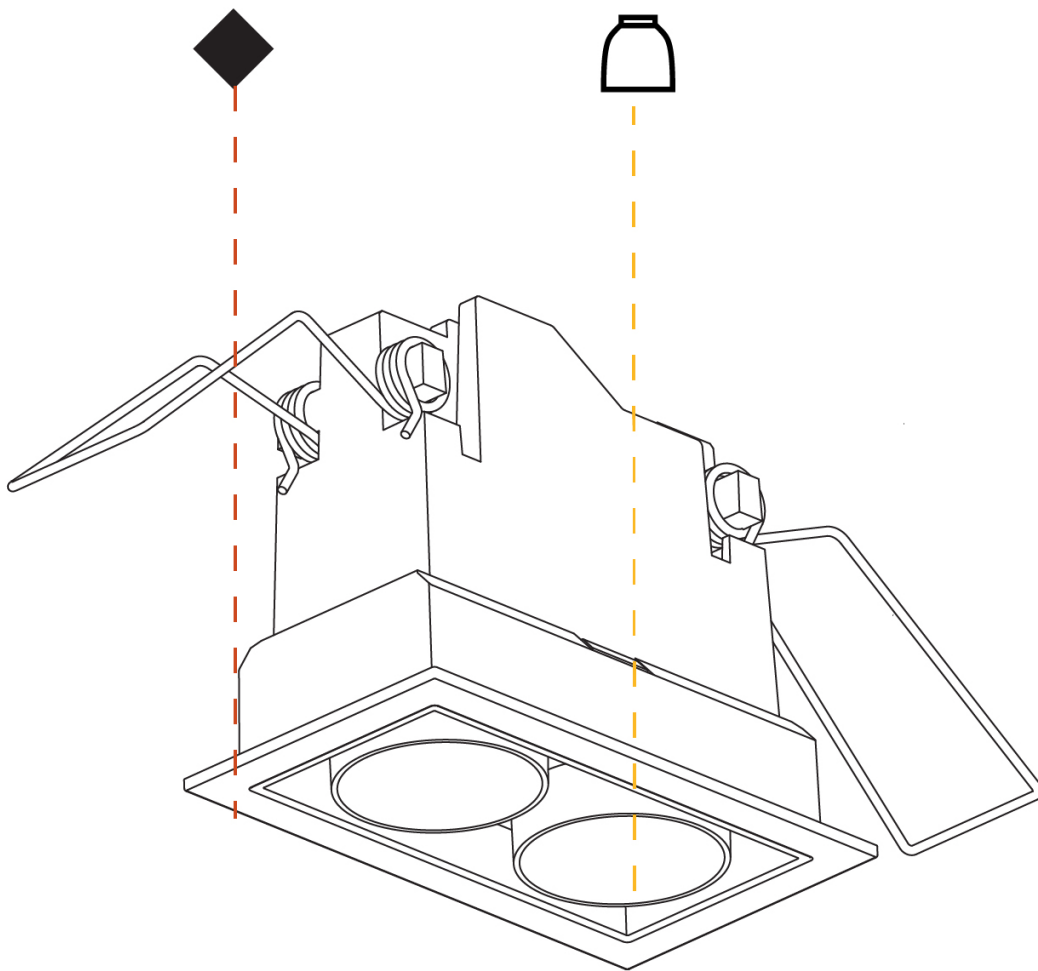

MAGIQ 2 CELL RECESSED

A35631-

PROJECT _____

TYPE _____

SPECIFIER _____

QUANTITY _____

DATE _____

A