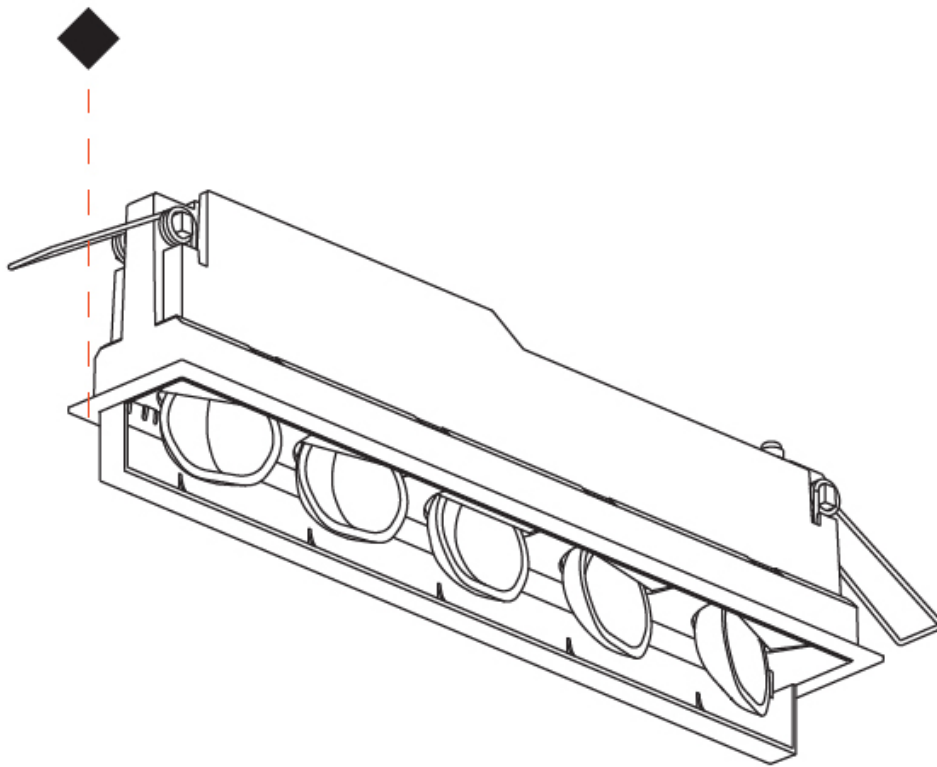

MAGIQ WALLWASH RECESSED

A35154- : A35154-30K-03-02

PROJECT _____

TYPE _____

SPECIFIER _____

QUANTITY _____

DATE _____