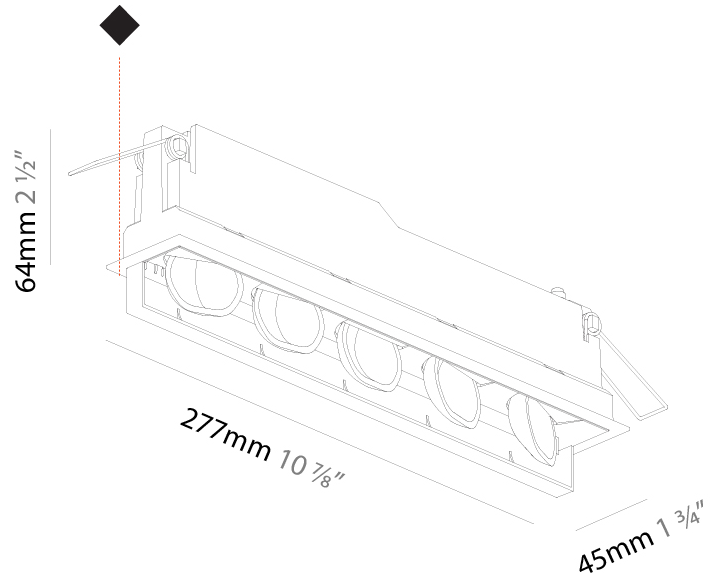

PROJECT	
TYPE	
SPECIFIER	
QUANTITY	
DATE	

MAGIQ WALLWASH RECESSED

A35154- : A35154-35K-01-02

base number

1. To build a product code in our configurator select the specify button on the base model # product page
2. To build a manual product code on this datasheet choose from the options listed below in blue font and add the suffix to the base model #

GENERAL

Series: Magiq
Subseries: Magiq Wallwash
Partner: Prolicht
Division: Architectural
Installation: Recessed
Product Type: Wallwash
Mounting Location: Ceiling
Light Distribution: Asymmetric

PHYSICAL

Shape: Rectangle
Length (mm): 277
Length (in): 10 7/8
Width (mm): 45
Width (in): 1 3/4
Height (mm): 64
Height (in): 2 1/2
Min. Recessing Depth (mm): 100
Min. Recessing Depth (in): 3 15/16
Fixture Material: Aluminum Die Cast
Cut-out Measurements: 270mm / 10 5/8" x 38mm / 1 1/2"

ELECTRICAL

Lamp Type: LED (Zhaga Standard)
Input Wattage (W): 31.4
Dimming: Tri-Mode (Non-Dimming and Phase Dimming (120Vac only) and 0-10V Dimming)
Driver Included: No
Driver Location: Remote
Driver Type: Constant Current - Universal
Driver Class: Class 2
Input Voltage (V): 120 - 277
Constant Current (MA): 500

LED

Number of LEDs: 5
Color Temperature (°K): 3500
Max. Delivered Lumen (lm): 2145
Nominal Lumen (lm): 2145
CRI: >90 CRI
Efficiency (%): 82.3
Lamp Life (hrs): 50000

OPTICAL

RATINGS AND CERTIFICATIONS

Certified By: CSA Certified to UL and CSA Standards
IP rating: IP20

100mm
3 15/16"

5 - 30 mm
3/16" - 1 3/16"

270mm x 38mm
10 5/8" x 1 1/2"

A