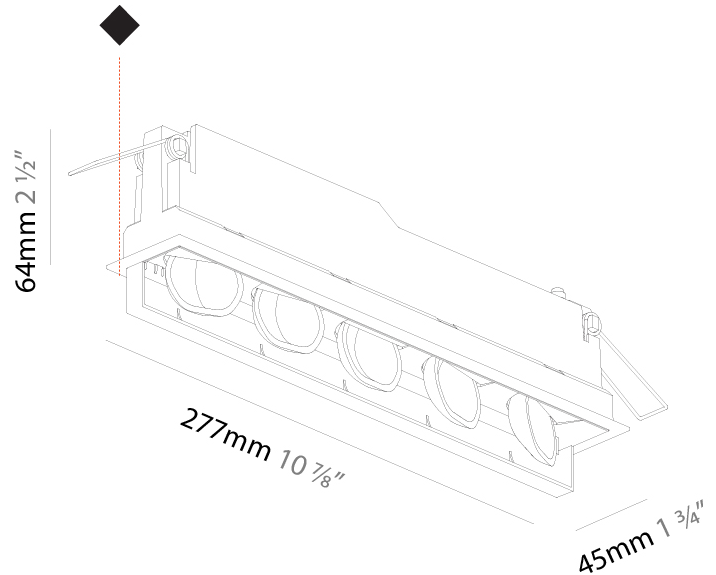

GENERAL

Series: Magiq _____
Subseries: Magiq Wallwash _____
Partner: Prolicht _____
Division: Architectural _____
Installation: Recessed _____
Product Type: Wallwash _____
Mounting Location: Ceiling _____
Light Distribution: Asymmetric _____

PHYSICAL

Shape: Rectangle _____
Length (mm): 277 _____
Length (in): 10 ⁷/₈ _____
Width (mm): 45 _____
Width (in): 1 ³/₄ _____
Height (mm): 64 _____
Height (in): 2 ¹/₂ _____
Min. Recessing Depth (mm): 100 _____
Min. Recessing Depth (in): 3 ¹⁵/₁₆ _____
Fixture Material: Aluminum Die Cast _____
Cut-out Measurements: 270mm / 10 5/8" x 38mm / 1 1/2" _____

ELECTRICAL

Lamp Type: LED (Zhaga Standard) _____
Input Wattage (W): 31.4 _____
Dimming: Tri-Mode (Non-Dimming and Phase Dimming (120Vac only) and 0-10V Dimming) _____
Driver Included: No _____
Driver Location: Remote _____
Driver Type: Constant Current - Universal _____
Driver Class: Class 1 _____
Input Voltage (V): 120 - 277 _____
Constant Current (MA): 500 _____

LED

Number of LEDs: 5 _____
Color Temperature (°K): 3000 _____
Max. Delivered Lumen (lm): 2339 _____
Nominal Lumen (lm): 2590 _____
CRI: >90 CRI _____
Efficiency (%): 82.3 _____
Lamp Life (hrs): 50000 _____

OPTICAL

RATINGS AND CERTIFICATIONS

Certified By: CSA Certified to UL and CSA Standards _____
IP rating: IP20 _____

100mm
3 ¹⁵/₁₆"

5 - 30 mm
³/₁₆" - 1 ³/₁₆"

270mm x 38mm
10 ⁵/₈" x 1 ¹/₂"