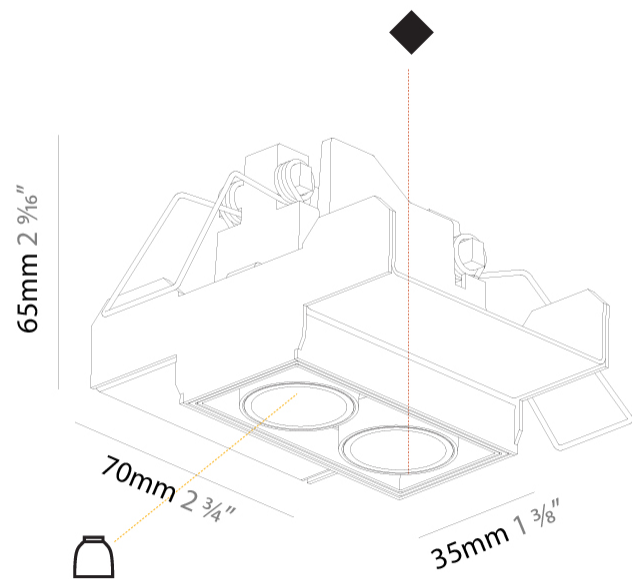

ELECTRICAL

Lamp Type: LED (Zhaga Standard)
Input Wattage (W): 7.7
Total Output Wattage (W): 6.6
Dimming: Tri-Mode (Non-Dimming and Phase Dimming (120Vac only) and 0-10V Dimming)
Driver Included: No
Driver Location: Remote
Driver Type: Constant Current - Universal
Driver Class: Class 2
Input Voltage (V): 120 - 277
Constant Current (MA): 1050

LED

Number of LEDs: 2
Color Temperature (°K): 2700 / 3000 / 3500 / 4000
Max. Delivered Lumen (lm): 319 / 348 / 356 / 363
Nominal Lumen (lm): 440 / 480 / 490 / 500
CRI: >90 CRI
Lamp Life (hrs): 50000
Upon Request: Special Color Temperature

OPTICAL

Reflector: 8 / 18 / 34
Upon Request: Special Beam Angles

RATINGS AND CERTIFICATIONS

Certified By: CSA Certified to UL and CSA Standards
Zaneen Group Inc. © 2024, 11800 388 3382, F 416-247-9319, www.zaneen.com

For additional international specifications by adding 'INT' at the end of the existing Model #. For assistance on 'custom' specifications, contact zteam@zaneen.com.
In a constant effort to supply the best product, we reserve the right to change specifications or materials without notice. The most recent specification sheets are found at zaneen.com