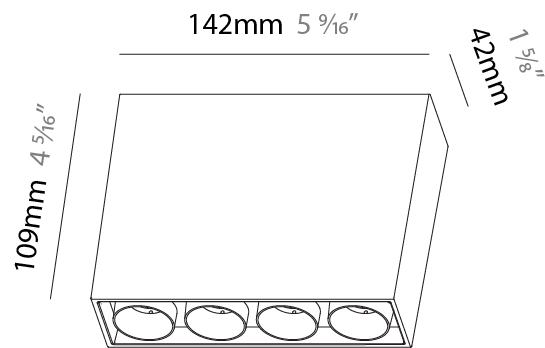

GENERAL

Series: Magiq
Subseries: Magiq 4 Cell
Brand: Prolicht
Division: Architectural
Mounting Type: Surface
Mounting Location: Ceiling
Subcategory: Flush Mount

PHYSICAL

Shape: Rectangle
Length (mm): 142
Length (in): 5 ⁹/₁₆
Width (mm): 42
Width (in): 1 ⁵/₈
Height (mm): 109
Height (in): 4 ⁵/₁₆
Light Distribution: Direct
Weight (kg): 0.65
Fixture Finish: SSR / BKV / CWI / CRY / HAB / UFT / ITA / RUA / FTG / MYG / LOD / PUS / FRO / FUP / KIA / POP / BLS / SPG / MEY / GOH / GUM / CHC / COM / ABZ / JAG / OBR / MOS / ROR
Holder Finish: WHI / BLK
Fixture Material: Aluminum Die Cast

ELECTRICAL

Lamp Type: LED (Zhaga Standard)
Input Wattage (W): 13
Total Output Wattage (W): 11.8
Dimming: Tri-Mode (Non-Dimming and Phase Dimming (120Vac only) and 0-10V Dimming)
Driver Included: Yes
Driver Location: Integrated
Driver Type: Constant Current - Universal
Driver Class: Class 1
Input Voltage (V): 120 - 277
Constant Current (MA): 1050mA

LED

Number of LEDs: 4
Color Temperature (°K): 2700 / 3000 / 3500 / 4000
Max. Delivered Lumen (lm): 781 / 843 / 860 / 878
Nominal Lumen (lm): 880 / 950 / 970 / 990
CRI: >90 CRI
Efficiency (%): 80
Lamp Life (hrs): 50000

OPTICAL

Reflector: 8 / 14 / 34
Adjustability: Fixed

RATINGS AND CERTIFICATIONS

Certified By: Certified for North American Standards
IP rating: IP20