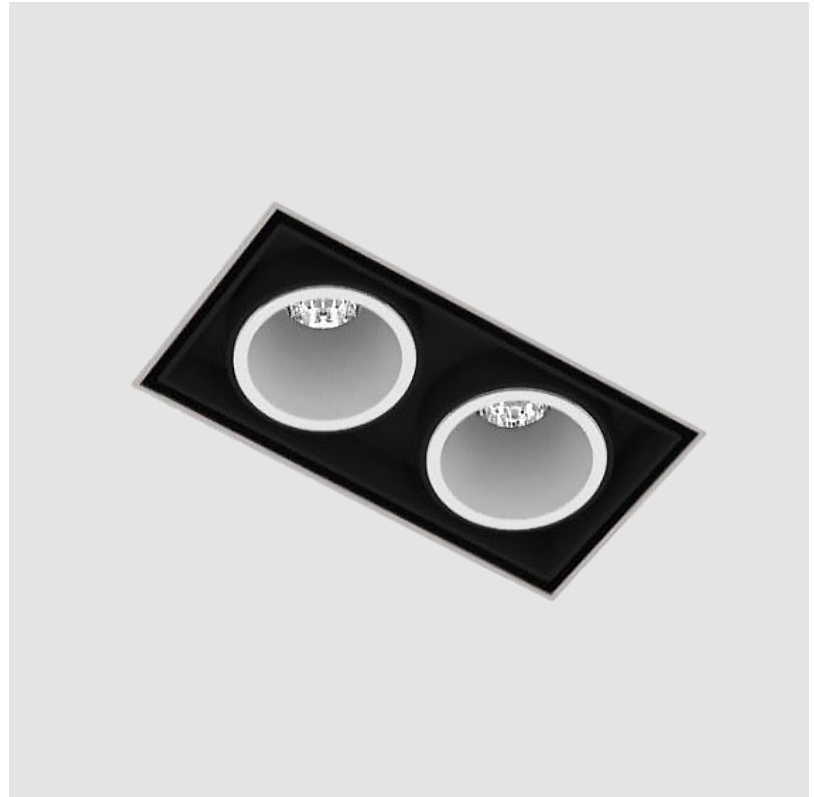

MAGIQ 2 CELL KORONA TRIMLESS

A35569-

base number Color Finishes Finish Reflector
 Temperature (Diamond) Options Options

- To build a product code in our configurator select the specify button on the base model # product page
- To build a manual product code on this datasheet choose from the options listed below in blue font and add the suffix to the base model #

GENERAL

Series: Magiq
 Subseries: Magiq 2 Cell Korona
 Brand: Prolicht
 Division: Architectural
 Mounting Type: Trimless
 Mounting Location: Ceiling
 Subcategory: Downlight

PHYSICAL

Shape: Rectangle
 Length (mm): 70
 Length (in): 2 ¾
 Width (mm): 35
 Width (in): 1 ⅜
 Height (mm): 65
 Height (in): 2 ⅞
 Ceiling Thickness (mm): 12.5
 Ceiling Thickness (in): 1/2
 Min. Recessing Depth (mm): 100
 Min. Recessing Depth (in): 3 ⅝
 Light Distribution: Direct
 Weight (kg): 0.246
 Weight (lbs): 0.54
 Fixture Finish: SSR / BKV / CWI / CRY / HAB / UFT / ITA / RUA / FTG / MYG / LOD / PUS / FRO / FUP / KIA / POP / BLS / SPG / MEY / GOH / GUM / CHC / COM / ABZ / JAG / OBR / MOS / ROR
 Holder Finish: WHI / BLK
 Fixture Material: Aluminum Die Cast
 Cut-out Measurements: 82mm / 3 1/4" x 42mm / 1 5/8"
 Upon Request: Unique Ceiling Thickness

MAGIQ 2 CELL KORONA TRIMLESS

A35569-

PROJECT	_____
TYPE	_____
SPECIFIER	_____
QUANTITY	_____
DATE	_____

PROJECT
TYPE
SPECIFIER
QUANTITY
DATE

MAGIQ 4 CELL SURFACE

A3D184-

base number	Color	Finishes	Finish	Reflector
	Temperature	(Diamond)	Options	Options