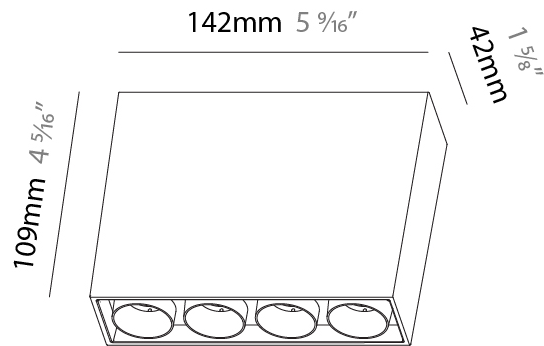

GENERAL

Series: Magiq
Subseries: Magiq 4 Cell
Brand: Prolicht
Division: Architectural
Mounting Type: Surface
Mounting Location: Ceiling
Subcategory: Flush Mount

PHYSICAL

Shape: Rectangle
Length (mm): 142
Length (in): 5 ⁹/₁₆
Width (mm): 42
Width (in): 1 ⁵/₈
Height (mm): 109
Height (in): 4 ⁵/₁₆
Light Distribution: Direct
Weight (kg): 0.65
Fixture Finish: SSR / BKV / CWI / CRY / HAB / UFT / ITA / RUA / FTG / MYG / LOD / PUS / FRO / FUP / KIA / POP / BLS / SPG / MEY / GOH / GUM / CHC / COM / ABZ / JAG / OBR / MOS / ROR
Holder Finish: WHI / BLK
Fixture Material: Aluminum Die Cast

ELECTRICAL

Lamp Type: LED (Zhaga Standard)
Input Wattage (W): 13
Total Output Wattage (W): 11.8
Dimming: Tri-Mode (Non-Dimming and Phase Dimming (120Vac only) and 0-10V Dimming)
Driver Included: Yes
Driver Location: Integrated
Driver Type: Constant Current - Universal
Driver Class: Class 1
Input Voltage (V): 120 - 277
Constant Current (MA): 1050mA

LED

Number of LEDs: 4
Color Temperature (°K): 2700 / 3000 / 3500 / 4000
Max. Delivered Lumen (lm): 781 / 843 / 860 / 878
Nominal Lumen (lm): 880 / 950 / 970 / 990
CRI: >90 CRI
Efficiency (%): 80
Lamp Life (hrs): 50000

OPTICAL

Reflector: 8 / 14 / 34
Adjustability: Fixed

RATINGS AND CERTIFICATIONS

Certified By: Certified for North American Standards
IP rating: IP20