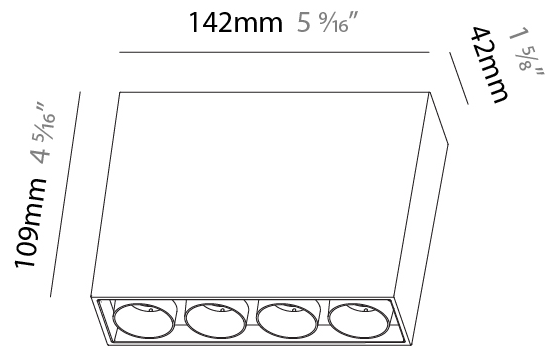

GENERAL

Series: Magiq
Subseries: Magiq 4 Cell
Brand: Prolicht
Division: Architectural
Mounting Type: Surface
Mounting Location: Ceiling
Subcategory: Flush Mount

PHYSICAL

Shape: Rectangle
Length (mm): 142
Length (in): 5 ⁹/₁₆
Width (mm): 42
Width (in): 1 ⁵/₈
Height (mm): 109
Height (in): 4 ⁵/₁₆
Light Distribution: Direct
Weight (kg): 0.65
Fixture Finish: SSR / BKV / CWI / CRY / HAB / UFT / ITA / RUA / FTG / MYG / LOD / PUS / FRO / FUP / KIA / POP / BLS / SPG / MEY / GOH / GUM / CHC / COM / ABZ / JAG / OBR / MOS / ROR
Holder Finish: WHI / BLK
Fixture Material: Aluminum Die Cast

ELECTRICAL

Lamp Type: LED (Zhaga Standard)
Input Wattage (W): 13
Total Output Wattage (W): 11.8
Dimming: Tri-Mode (Non-Dimming and Phase Dimming (120Vac only) and 0-10V Dimming)
Driver Included: Yes
Driver Location: Integrated
Driver Type: Constant Current - Universal
Driver Class: Class 1
Input Voltage (V): 120 - 277
Constant Current (MA): 1050mA

LED

Number of LEDs: 4
Color Temperature (°K): 2700 / 3000 / 3500 / 4000
Max. Delivered Lumen (lm): 781 / 843 / 860 / 878
Nominal Lumen (lm): 880 / 950 / 970 / 990
CRI: >90 CRI
Efficiency (%): 80
Lamp Life (hrs): 50000

OPTICAL

Reflector: 8 / 14 / 34
Adjustability: Fixed

RATINGS AND CERTIFICATIONS

Certified By: Certified for North American Standards
IP rating: IP20