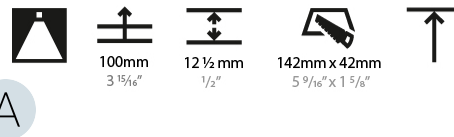

ELECTRICAL

Lamp Type: LED (Zhaga Standard)
Input Wattage (W): 14.3
Total Output Wattage (W): 13.3
Dimming: Tri-Mode (Non-Dimming and Phase Dimming (120Vac only) and 0-10V Dimming)
Driver Included: No
Driver Location: Recessed Housing
Driver Type: Constant Current - Universal
Driver Class: Class 2
Housing: See components
Input Voltage (V): 120 - 277
Constant Current (MA): 1050

LED

Number of LEDs: 4
Color Temperature (°K): 2700 / 3000 / 3500 / 4000
Max. Delivered Lumen (lm): 750 / 850 / 862 / 880
CRI: >90 CRI
Lamp Life (hrs): 50000
Upon Request: Special Color Temperature

OPTICAL

Reflector: 8 / 14 / 34
Upon Request: Special Beam Angles

RATINGS AND CERTIFICATIONS

Certified By: CSA Certified to UL and CSA Standards
Zaneen Lighting Inc. © 2024, 11800 388-3382, F-416-247-9319, www.zaneen.com

For international specifications by adding 'INT' at the end of the existing Model #. For assistance on 'custom' specifications, contact zteam@zaneen.com. In a constant effort to supply the best product, we reserve the right to change specifications or materials without notice. The most recent specification sheets are found at zaneen.com