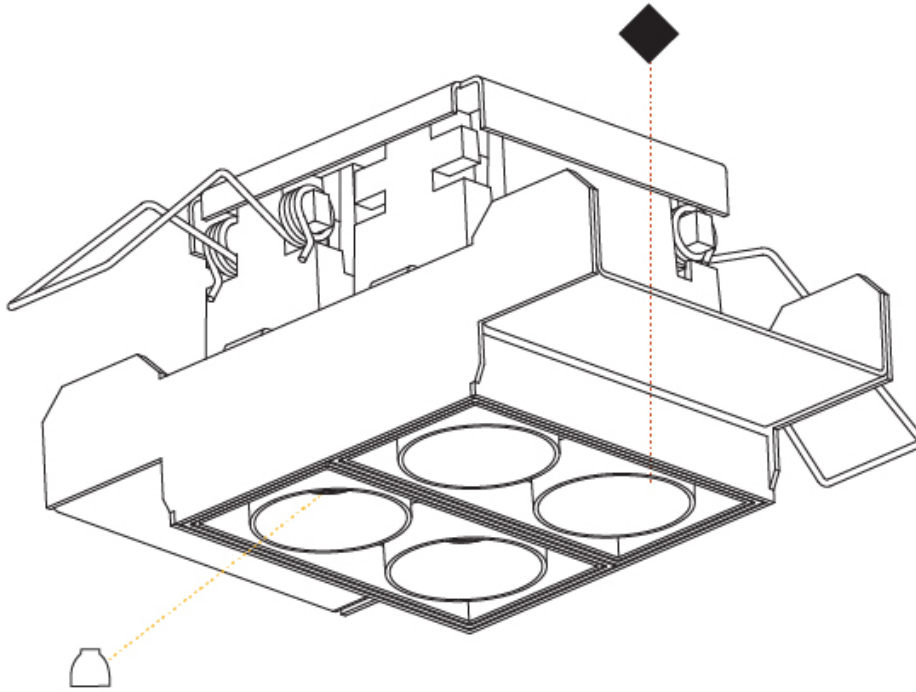

MAGIQ 2X2 CELL KORONA TRIMLESS

A35572-

PROJECT _____

TYPE _____

SPECIFIER _____

QUANTITY _____

DATE _____

A