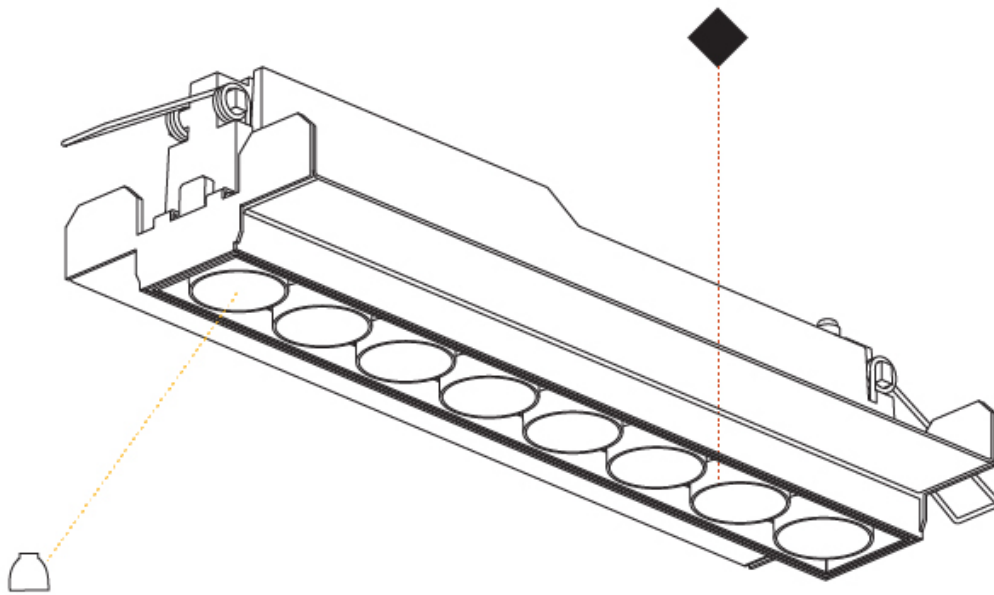

A

100mm
3 15/16"

12 1/2 mm
1/2"

272mm x 42mm
10 11/16" x 1 5/8"

MAGIQ 8 CELL KORONA TRIMLESS

A35136-

PROJECT	_____
TYPE	_____
SPECIFIER	_____
QUANTITY	_____
DATE	_____

MAGIQ 4 CELL TRIMLESS