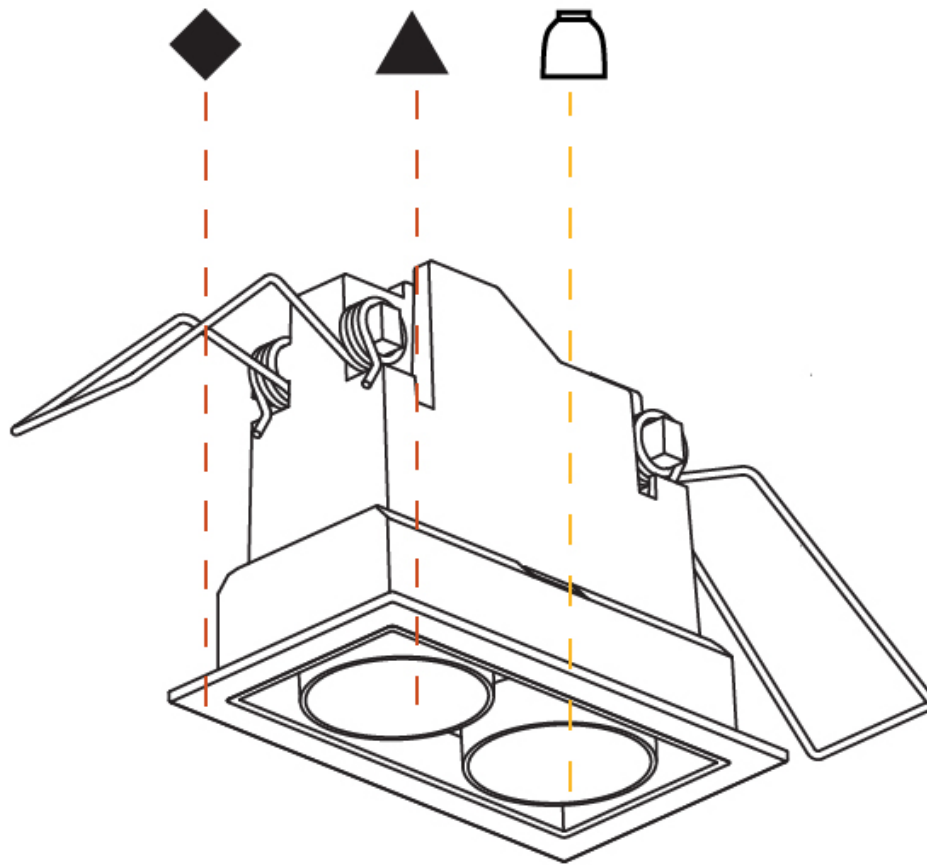

MAGIQ 2 CELL KORONA RECESSED

A35635-

PROJECT	_____
TYPE	_____
SPECIFIER	_____
QUANTITY	_____
DATE	_____