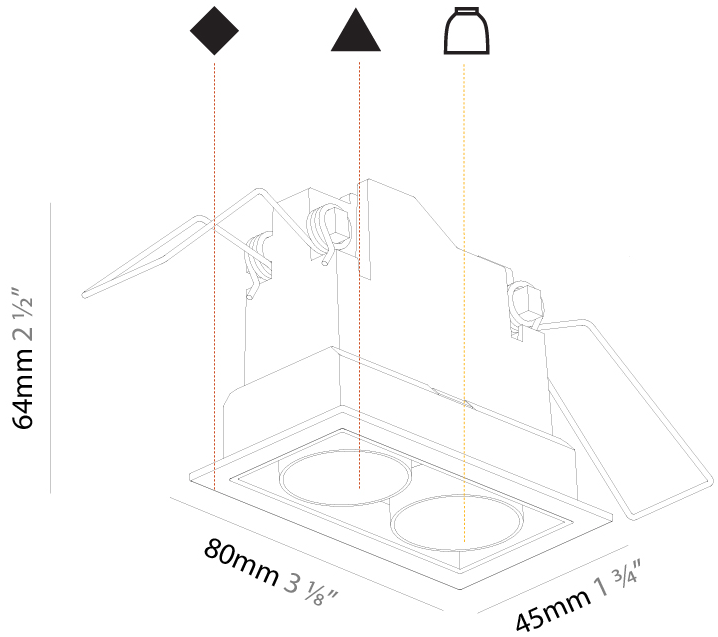

PHYSICAL

Shape: Rectangle
Length (mm): 80
Length (in): 3 1/8
Width (mm): 45
Width (in): 1 3/4
Height (mm): 64
Height (in): 2 1/2
Ceiling Thickness (mm): 10 / 12.5 / 15 / 25 / 30
Ceiling Thickness (in): 3/8 or 1/2 or 9/16 or 1 or 1 3/16
Min. Recessing Depth (mm): 100
Min. Recessing Depth (in): 3 15/16
Light Distribution: Downlight
Weight (kg): 0.15
Weight (lbs): 0.33
Fixture Finish: SSR / BKV / CWI / CRY / HAB / UFT / ITA / RUA / FTG / MYG / LOD / PUS / FRO / FUP / KIA / POP / BLS / SPG / MEY / GOH / GUM / CHC / COM / ABZ / JAG / OBR / MOS / ROR
Holder Finish: WHI / BLK
Fixture Material: Aluminum Die Cast
Cut-out Measurements: 73mm / 2 7/8" x 38mm / 1 1/2"

ELECTRICAL

Lamp Type: LED (Zhaga Standard)
Input Wattage (W): 9
Total Output Wattage (W): 6.6
Dimming: Tri-Mode (Non-Dimming and Phase Dimming (120Vac only) and 0-10V Dimming)
Driver Included: No
Driver Location: Remote
Driver Type: Constant Current - Universal
Driver Class: Class 2
Input Voltage (V): 120 - 277
Constant Current (MA): 1050

LED

Number of LEDs: 2
Color Temperature (°K): 2700 / 3000 / 3500 / 4000
Max. Delivered Lumen (lm): 390 / 410 / 421 / 430
Nominal Lumen (lm): 440 / 465 / 470 / 480
CRI: >90 CRI
Lamp Life (hrs): 50000

OPTICAL

Reflector°: 8 / 18 / 34

RATINGS AND CERTIFICATIONS

Certified By: CSA Certified to UL and CSA Standards
IP rating: IP20