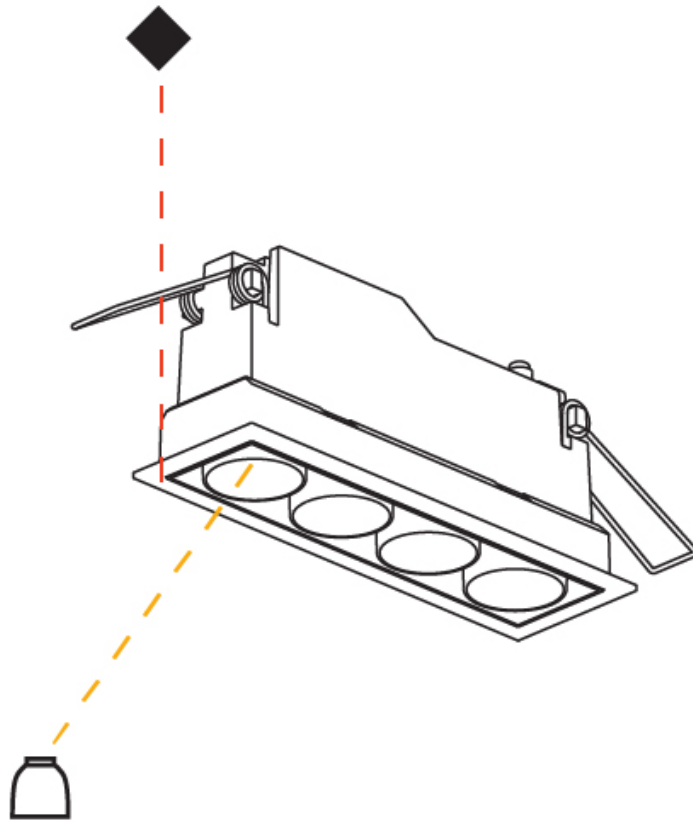

MAGIQ 4 CELL RECESSED

A35142-

PROJECT

TYPE

SPECIFIER

QUANTITY

DATE

A