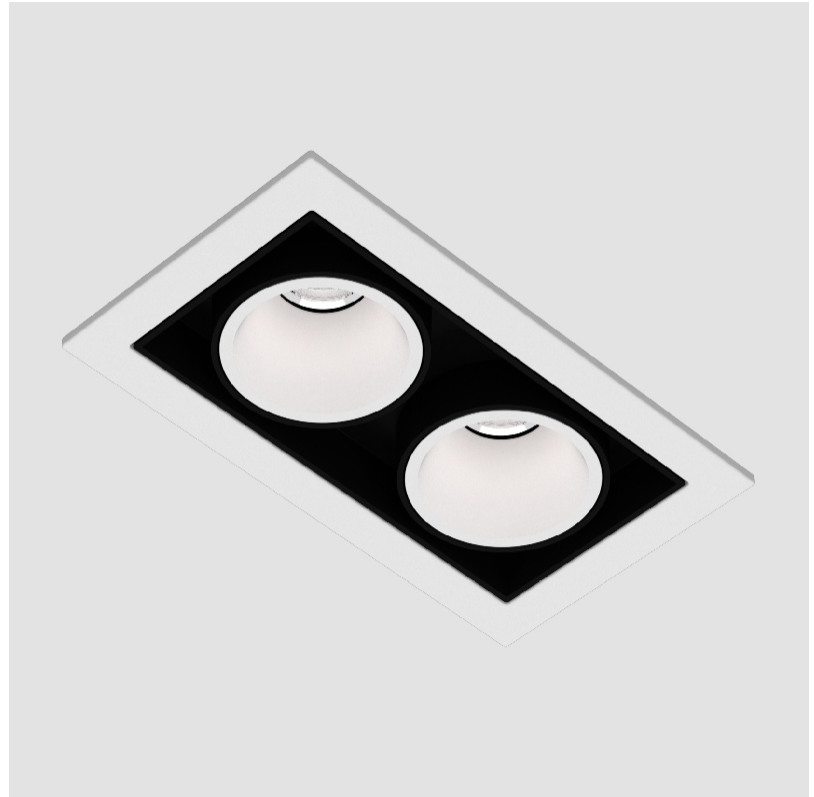

PHYSICAL

Shape: Rectangle
Length (mm): 80
Length (in): 3 1/8
Width (mm): 45
Width (in): 1 3/4
Height (mm): 64
Height (in): 2 1/2
Ceiling Thickness (mm): 10 / 12.5 / 15 / 25 / 30
Ceiling Thickness (in): 3/8 or 1/2 or 9/16 or 1 or 1 3/16
Min. Recessing Depth (mm): 100
Min. Recessing Depth (in): 3 15/16
Light Distribution: Downlight
Weight (kg): 0.15
Weight (lbs): 0.33
Fixture Finish: SSR / BKV / CWI / CRY / HAB / UFT / ITA / RUA / FTG / MYG / LOD / PUS / FRO / FUP / KIA / POP / BLS / SPG / MEY / GOH / GUM / CHC / COM / ABZ / JAG / OBR / MOS / ROR
Holder Finish: WHI / BLK
Fixture Material: Aluminum Die Cast
Cut-out Measurements: 73mm / 2 7/8" x 38mm / 1 1/2"

ELECTRICAL

Lamp Type: LED (Zhaga Standard)
Input Wattage (W): 9
Total Output Wattage (W): 6.6
Dimming: Tri-Mode (Non-Dimming and Phase Dimming (120Vac only) and 0-10V Dimming)
Driver Included: No
Driver Location: Remote
Driver Type: Constant Current - Universal
Driver Class: Class 2
Input Voltage (V): 120 - 277
Constant Current (MA): 1050

LED

Number of LEDs: 2
Color Temperature (°K): 2700 / 3000 / 3500 / 4000
Max. Delivered Lumen (lm): 390 / 410 / 421 / 430
Nominal Lumen (lm): 440 / 465 / 470 / 480
CRI: >90 CRI
Lamp Life (hrs): 50000

OPTICAL

Reflector°: 8 / 18 / 34

RATINGS AND CERTIFICATIONS

Certified By: CSA Certified to UL and CSA Standards
IP rating: IP20