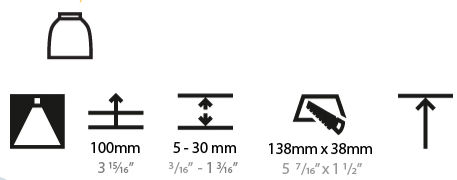

PHYSICAL

Shape: Rectangle
Length (mm): 145
Length (in): 5 11/16
Width (mm): 45
Width (in): 1 3/4
Height (mm): 64
Height (in): 2 1/2
Ceiling Thickness (mm): 10 / 12.5 / 15 / 25 / 30
Ceiling Thickness (in): 3/8 or 1/2 or 9/16 or 1 or 1 3/16
Min. Recessing Depth (mm): 100
Min. Recessing Depth (in): 3 15/16
Light Distribution: Downlight
Weight (kg): 0.265
Weight (lbs): 0.58
Fixture Finish: SSR / BKV / CWI / CRY / HAB / UFT / ITA / RUA / FTG / MYG / LOD / PUS / FRO / FUP / KIA / POP / BLS / SPG / MEY / GOH / GUM / CHC / COM / ABZ / JAG / OBR / MOS / ROR
Holder Finish: WHI / BLK
Fixture Material: Aluminum Die Cast
Cut-out Measurements: 138mm / 5 7/16" x 38mm / 1 1/2"

ELECTRICAL

Lamp Type: LED (Zhaga Standard)
Input Wattage (W): 14.3
Total Output Wattage (W): 13.3
Dimming: Tri-Mode (Non-Dimming and Phase Dimming (120Vac only) and 0-10V Dimming)
Driver Included: No
Driver Location: Remote
Driver Type: Constant Current - Universal
Driver Class: Class 2
Input Voltage (V): 120 - 277
Constant Current (MA): 1050
Upon Request: Lutron

LED

Number of LEDs: 4
Color Temperature (°K): 2700 / 3000 / 3500 / 4000
Max. Delivered Lumen (lm): Max 781 / 843 / 860 / 878
Nominal Lumen (lm): 880 / 954 / 970 / 990
CRI: >90 CRI
Lamp Life (hrs): 50000

OPTICAL

Reflector: 8 / 14 / 34

RATINGS AND CERTIFICATIONS

Certified By: CSA Certified to UL and CSA Standards
IP rating: IP20