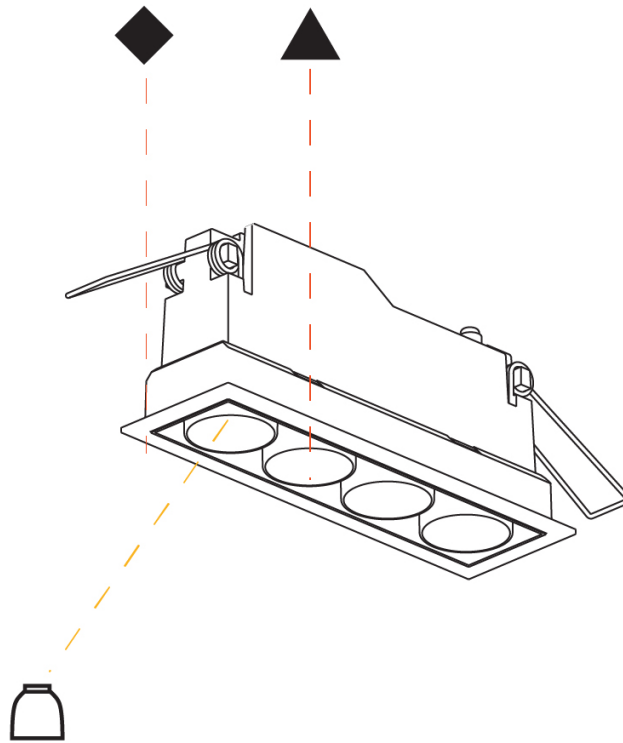

## MAGIQ 4 CELL KORONA RECESSED

A35148-

PROJECT

TYPE

SPECIFIER

QUANTITY

DATE

A