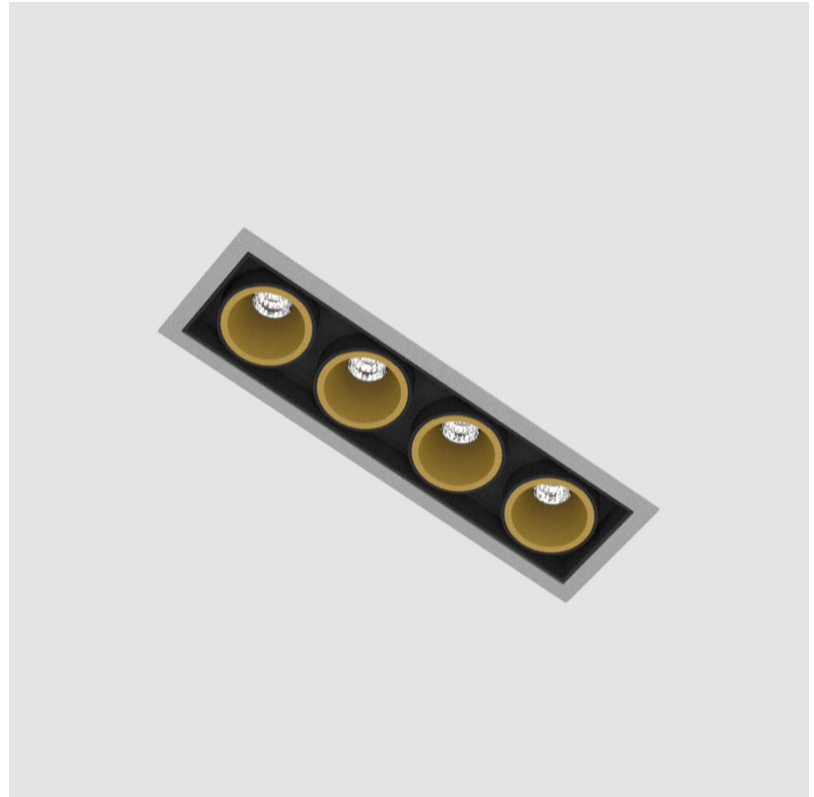

GENERAL

Series: Magiq
Subseries: Magiq 4 Cell Korona
Brand: Prolicht
Division: Architectural
Mounting Type: Recessed
Mounting Location: Ceiling
Subcategory: Downlight

PHYSICAL

Shape: Rectangle
Length (mm): 145
Length (in): 5 11/16
Width (mm): 45
Width (in): 1 3/4
Height (mm): 64
Height (in): 2 1/2
Ceiling Thickness (mm): 5 - 30
Min. Recessing Depth (mm): 100
Min. Recessing Depth (in): 3 15/16
Light Distribution: Downlight
Fixture Finish: SSR / BKV / CWI / CRY / HAB / UFT / ITA / RUA / FTG / MYG / LOD / PUS / FRO / FUP / KIA / POP / BLS / SPG / MEY / GOH / GUM / CHC / COM / ABZ / JAG / OBR / MOS / ROR
Holder Finish: WHI / BLK
Fixture Material: Aluminum Die Cast
Cut-out Measurements: 138mm / 5 7/16" x 38mm / 1 1/2"

ELECTRICAL

Lamp Type: LED (Zhaga Standard)
Input Wattage (W): 14.3
Total Output Wattage (W): 13.3
Dimming: Tri-Mode (Non-Dimming and Phase Dimming (120Vac only) and 0-10V Dimming)
Driver Included: No
Driver Location: Remote
Driver Type: Constant Current - Universal
Driver Class: Class 2
Input Voltage (V): 120 - 277
Constant Current (MA): 1050

LED

Number of LEDs: 4
Color Temperature (°K): 2700 / 3000 / 3500 / 4000
Max. Delivered Lumen (lm): Max 880
Nominal Lumen (lm): 880 / 950 / 970 / 990
CRI: >90 CRI
Lamp Life (hrs): 50000

OPTICAL

Reflector: 8 / 14 / 34

RATINGS AND CERTIFICATIONS

Certified By: CSA Certified to UL and CSA Standards
IP rating: IP20