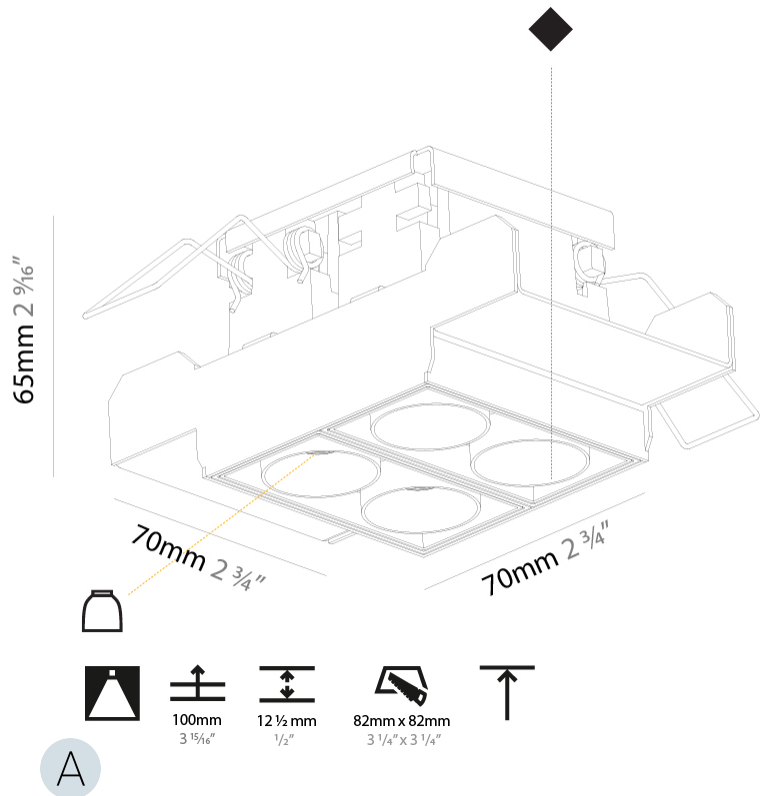

PHYSICAL

Shape: Rectangle
Length (mm): 70
Length (in): 2 ³/₄
Width (mm): 70
Width (in): 2 ³/₄
Height (mm): 65
Height (in): 2 ⁹/₁₆
Ceiling Thickness (mm): 12.5
Ceiling Thickness (in): 1/2
Min. Recessing Depth (mm): 100
Min. Recessing Depth (in): 3 ¹⁵/₁₆
Light Distribution: Downlight
Weight (kg): 0.437
Weight (lbs): 0.96
Fixture Finish: SSR / BKV / CWI / CRY / HAB / UFT / ITA / RUA / FTG / MYG / LOD / PUS / FRO / FUP / KIA / POP / BLS / SPG / MEY / GOH / GUM / CHC / COM / ABZ / JAG / OBR / MOS / ROR
Fixture Material: Aluminum Die Cast
Cut-out Measurements: 82mm / 3 1/4" x 42mm / 1 5/8"
Upon Request: Unique Ceiling Thickness

ELECTRICAL

Lamp Type: LED (Zhaga Standard)
Input Wattage (W): 18
Total Output Wattage (W): 16.4
Dimming: Tri-Mode (Non-Dimming and Phase Dimming (120Vac only) and 0-10V Dimming)
Driver Included: No
Driver Location: Recessed Housing
Driver Type: Constant Current - Universal
Driver Class: Class 2
Housing: See components
Input Voltage (V): 120 - 277
Constant Current (MA): 1050

LED

Number of LEDs: 4
Color Temperature (°K): 2700 / 3000 / 3500 / 4000
Max. Delivered Lumen (lm): Max. 887
CRI: >90 CRI
Lamp Life (hrs): 50000
Upon Request: Special Color Temperature

OPTICAL

Reflector: 8 / 18 / 34
Upon Request: Special Beam Angles

RATINGS AND CERTIFICATIONS

Certified By: CSA Certified to UL and CSA Standards
IP Rating: IP20
Zaneen Corporation © 2024, T 1800-388-3382, F 416-247-9319, www.zaneen.com