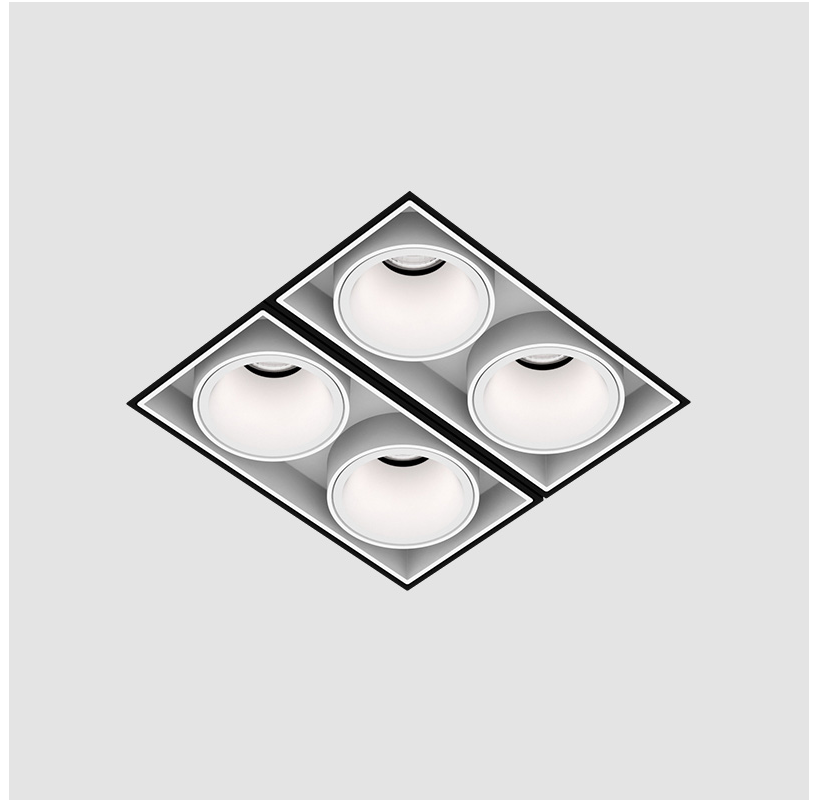

PHYSICAL

Shape: Rectangle
Length (mm): 70
Length (in): 2 ³/₄
Width (mm): 70
Width (in): 2 ³/₄
Height (mm): 65
Height (in): 2 ⁹/₁₆
Ceiling Thickness (mm): 12.5
Ceiling Thickness (in): 1/2
Min. Recessing Depth (mm): 100
Min. Recessing Depth (in): 3 ¹⁵/₁₆
Light Distribution: Downlight
Weight (kg): 0.437
Weight (lbs): 0.96
Fixture Finish: SSR / BKV / CWI / CRY / HAB / UFT / ITA / RUA / FTG / MYG / LOD / PUS / FRO / FUP / KIA / POP / BLS / SPG / MEY / GOH / GUM / CHC / COM / ABZ / JAG / OBR / MOS / ROR
Fixture Material: Aluminum Die Cast
Cut-out Measurements: 82mm / 3 1/4" x 42mm / 1 5/8"
Upon Request: Unique Ceiling Thickness

ELECTRICAL

Lamp Type: LED (Zhaga Standard)
Input Wattage (W): 18
Total Output Wattage (W): 16.4
Dimming: Tri-Mode (Non-Dimming and Phase Dimming (120Vac only) and 0-10V Dimming)
Driver Included: No
Driver Location: Recessed Housing
Driver Type: Constant Current - Universal
Driver Class: Class 2
Housing: See components
Input Voltage (V): 120 - 277
Constant Current (MA): 1050

LED

Number of LEDs: 4
Color Temperature (°K): 2700 / 3000 / 3500 / 4000
Max. Delivered Lumen (lm): Max. 887
CRI: >90 CRI
Lamp Life (hrs): 50000
Upon Request: Special Color Temperature

OPTICAL

Reflector: 8 / 18 / 34
Upon Request: Special Beam Angles

RATINGS AND CERTIFICATIONS

Certified By: CSA Certified to UL and CSA Standards
IP Rating: IP20
Zaneen Corporation © 2024, T 1800-388-3382, F 416-247-9319, www.zaneen.com