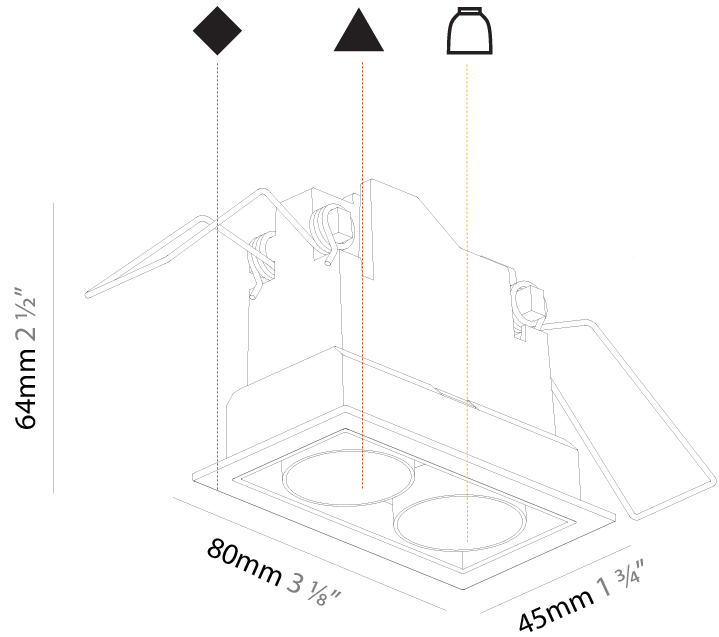

GENERAL

Series: Magiq
 Subseries: Magiq 2 Cell
 Brand: Prolicht
 Division: Architectural
 Mounting Type: Recessed
 Mounting Location: Ceiling
 Subcategory: Downlight

PHYSICAL

Shape: Rectangle
 Length (mm): 80
 Length (in): 3 1/8
 Width (mm): 45
 Width (in): 1 3/4
 Height (mm): 64
 Height (in): 2 1/2
 Ceiling Thickness (mm): 10 / 12.5 / 15 / 25 / 30
 Ceiling Thickness (in): 3/8 or 1/2 or 9/16 or 1 or 1 3/16
 Min. Recessing Depth (mm): 100
 Min. Recessing Depth (in): 3 15/16
 Light Distribution: Downlight
 Weight (kg): 0.145
 Weight (lbs): 0.32
 Fixture Finish: SSR / BKV / CWI / CRY / HAB / UFT / ITA / RUA / FTG / MYG / LOD / PUS / FRO / FUP / KIA / POP / BLS / SPG / MEY / GOH / GUM / CHC / COM / ABZ / JAG / OBR / MOS / ROR
 Holder Finish: WHI / BLK
 Fixture Material: Aluminum Die Cast
 Cut-out Measurements: 73mm / 2 7/8" x 38mm / 1 1/2"

GENERAL

Series: Magiq
Subseries: Magiq 2 Cell Korona
Brand: Prolicht
Division: Architectural
Mounting Type: Recessed
Mounting Location: Ceiling
Subcategory: Downlight

PHYSICAL

Shape: Rectangle
Length (mm): 80
Length (in): 3 1/8
Width (mm): 45
Width (in): 1 3/4
Height (mm): 64
Height (in): 2 1/2
Ceiling Thickness (mm): 10 / 12.5 / 15 / 25 / 30
Ceiling Thickness (in): 3/8 or 1/2 or 9/16 or 1 or 1 3/16
Min. Recessing Depth (mm): 100
Min. Recessing Depth (in): 3 15/16
Light Distribution: Downlight
Weight (kg): 0.15
Weight (lbs): 0.33
Fixture Finish: SSR / BKV / CWI / CRY / HAB / UFT / ITA / RUA / FTG / MYG / LOD / PUS / FRO / FUP / KIA / POP / BLS / SPG / MEY / GOH / GUM / CHC / COM / ABZ / JAG / OBR / MOS / ROR
Holder Finish: WHI / BLK
Fixture Material: Aluminum Die Cast
Cut-out Measurements: 73mm / 2 7/8" x 38mm / 1 1/2"

Reflector°: 8 / 18 / 34

RATINGS AND CERTIFICATIONS

Certified By: CSA Certified to UL and CSA Standards
IP rating: IP20

100mm
3 15/16"

10 - 30 mm
3/8" - 1 3/16"

73mm x 38mm
2 7/8" x 1 1/2"

MAGIQ 2 CELL KORONA RECESSED