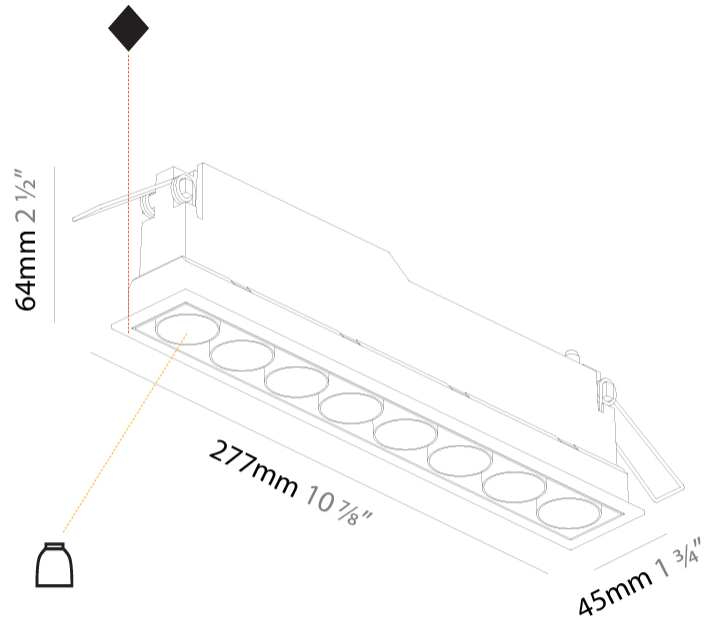

GENERAL

Series: Magiq
 Subseries: Magiq 8 Cell
 Brand: Prolicht
 Division: Architectural
 Mounting Type: Recessed
 Mounting Location: Ceiling
 Subcategory: Downlight

PHYSICAL

Shape: Rectangle
 Length (mm): 277
 Length (in): 10 ⁷/₈
 Width (mm): 45
 Width (in): 1 ³/₄
 Height (mm): 64
 Height (in): 2 ¹/₂
 Ceiling Thickness (mm): 10 / 12.5 / 15 / 25 / 30
 Ceiling Thickness (in): 3/8 or 1/2 or 9/16 or 1 or 1 3/16
 Min. Recessing Depth (mm): 100
 Min. Recessing Depth (in): 3 ¹⁵/₁₆
 Light Distribution: Downlight
 Weight (kg): 0.518
 Weight (lbs): 1.14
 Fixture Finish: SSR / BKV / CWI / CRY / HAB / UFT / ITA / RUA / FTG / MYG / LOD / PUS / FRO / FUP / KIA / POP / BLS / SPG / MEY / GOH / GUM / CHC / COM / ABZ / JAG / OBR / MOS / ROR
 Holder Finish: WHI / BLK
 Fixture Material: Aluminum Die Cast
 Cut-out Measurements: 270mm / 10 5/8" x 38mm / 1 1/2"

OPTICAL

Reflector: 8 / 14 / 34

RATINGS AND CERTIFICATIONS

Certified By: CSA Certified to UL and CSA Standards
 IP rating: IP20

100mm
3 15/16"

5 - 30 mm
3/16" - 1 3/16"

270mm x 38mm
10 5/8" x 1 1/2"

MAGIQ 8 CELL RECESSED

GENERAL

Series: Magiq
Subseries: Magiq 8 Cell Korona
Brand: Prolicht
Division: Architectural
Mounting Type: Recessed
Mounting Location: Ceiling
Subcategory: Downlight

PHYSICAL

Shape: Rectangle
Length (mm): 277
Length (in): 10 ⁷ / ₈
Width (mm): 45
Width (in): 1 ³ / ₄
Height (mm): 64
Height (in): 2 ¹ / ₂
Ceiling Thickness (mm): 5 - 30
Ceiling Thickness (in): 3/16 - 1 3/16
Min. Recessing Depth (mm): 100
Min. Recessing Depth (in): 3 ¹⁵ / ₁₆
Light Distribution: Downlight
Weight (kg): 0.518
Weight (lbs): 1.15
Fixture Finish: SSR / BKV / CWI / CRY / HAB / UFT / ITA / RUA / FTG / MYG / LOD / PUS / FRO / FUP / KIA / POP / BLS / SPG / MEY / GOH / GUM / CHC / COM / ABZ / JAG / OBR / MOS / ROR
Holder Finish: WHI / BLK
Fixture Material: Aluminum Die Cast
Cut-out Measurements: 270mm / 10 5/8" x 38mm / 1 1/2"