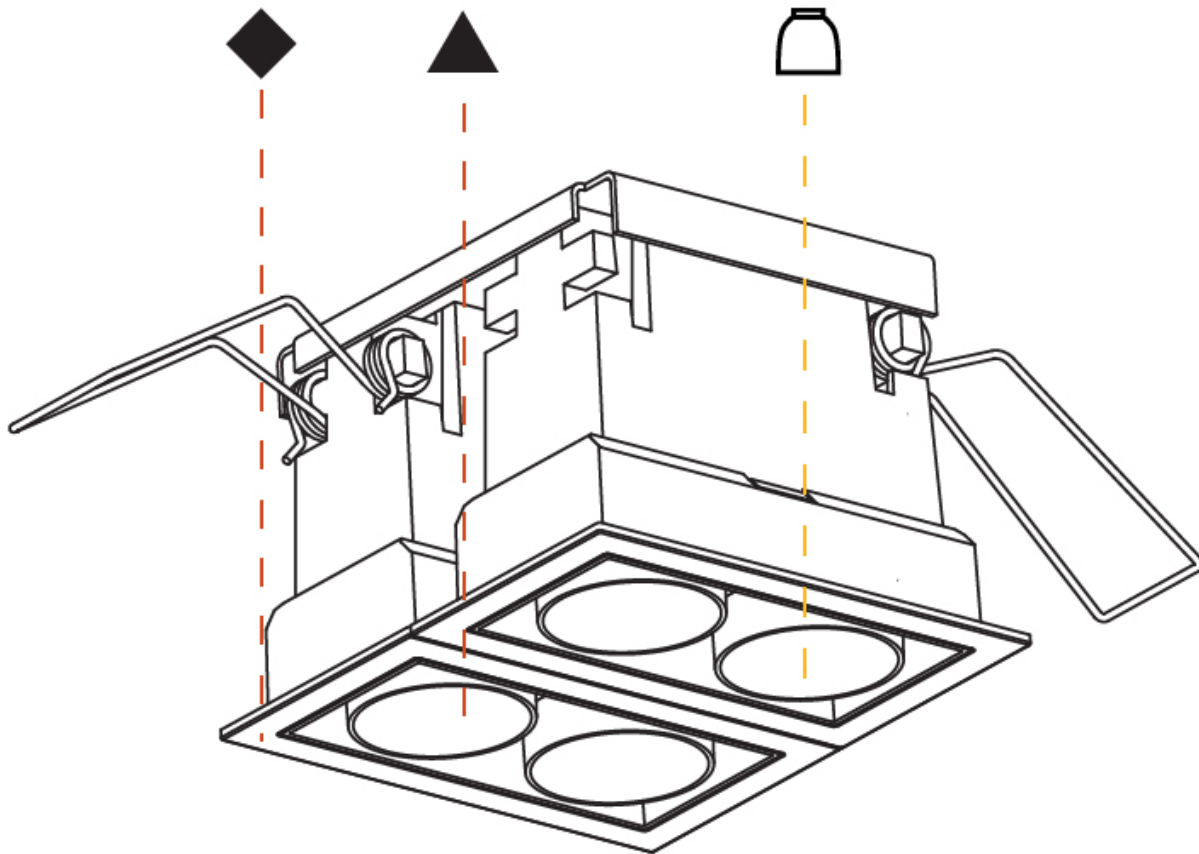

RATINGS AND CERTIFICATIONS

Certified By: CSA Certified to UL and CSA Standards
 IP rating: IP20

100mm
3 15/16"

10 - 30 mm
3/8" - 1 3/16"

73mm x 83mm
2 7/8" x 3 1/4"

MAGIQ 2X2 CELL KORONA RECESSED

A35637-

PROJECT	_____
TYPE	_____
SPECIFIER	_____
QUANTITY	_____
DATE	_____