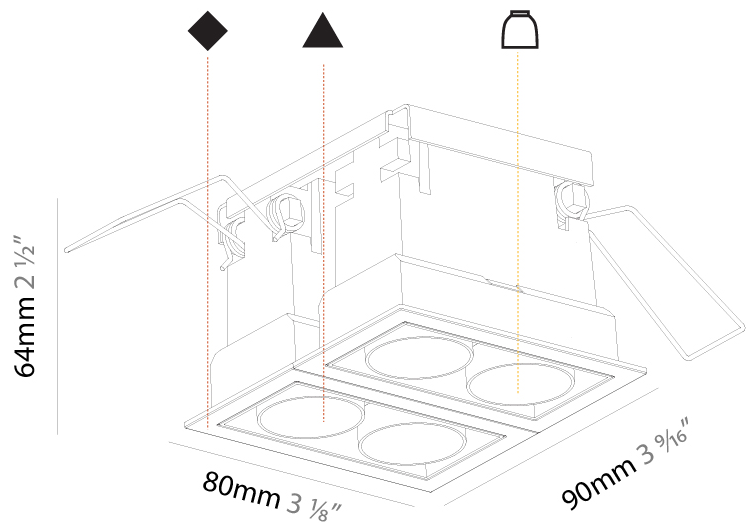

GENERAL

Series: Magiq
 Subseries: Magiq 2x2 Cell Korona
 Brand: Prolicht
 Division: Architectural
 Mounting Type: Recessed
 Mounting Location: Ceiling
 Subcategory: Downlight

PHYSICAL

Shape: Square
 Length (mm): 80
 Length (in): 3 1/8
 Width (mm): 90
 Width (in): 3 9/16
 Height (mm): 64
 Height (in): 2 1/2
 Ceiling Thickness (mm): 10 / 12.5 / 15 / 25 / 30
 Ceiling Thickness (in): 3/8 or 1/2 or 9/16 or 1 or 1 3/16
 Min. Recessing Depth (mm): 100
 Min. Recessing Depth (in): 3 15/16
 Light Distribution: Downlight
 Weight (kg): 0.265
 Weight (lbs): 0.58
 Fixture Finish: SSR / BKV / CWI / CRY / HAB / UFT / ITA / RUA / FTG / MYG / LOD / PUS / FRO / FUP / KIA / POP / BLS / SPG / MEY / GOH / GUM / CHC / COM / ABZ / JAG / OBR / MOS / ROR
 Holder Finish: WHI / BLK
 Fixture Material: Aluminum Die Cast
 Cut-out Measurements: 73mm / 2 7/8" x 38mm / 1 1/2"

RATINGS AND CERTIFICATIONS

Certified By: CSA Certified to UL and CSA Standards
 IP rating: IP20

100mm
3 15/16"

10 - 30 mm
3/8" - 1 3/16"

73mm x 83mm
2 7/8" x 3 1/4"

MAGIQ 2X2 CELL KORONA RECESSED

A35637-

PROJECT	_____
TYPE	_____
SPECIFIER	_____
QUANTITY	_____
DATE	_____