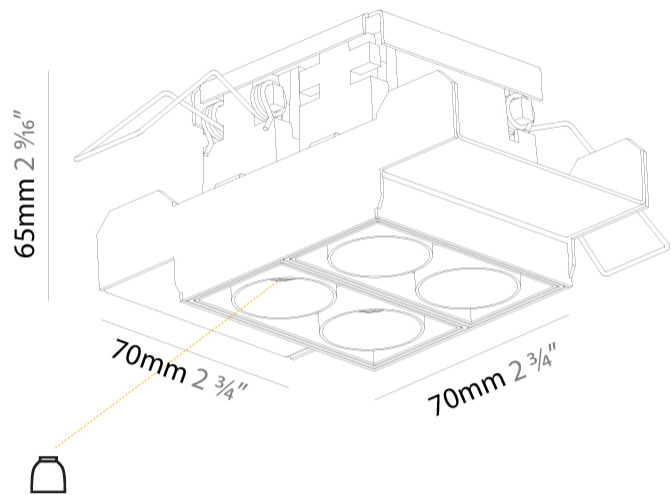

GENERAL

Series: Magiq
Subseries: Magiq 2x2 Cell
Brand: Prolicht
Division: Architectural
Mounting Type: Trimless
Mounting Location: Ceiling
Subcategory: Downlight

PHYSICAL

Shape: Square
Length (mm): 70
Length (in): 2 ¾
Width (mm): 70
Width (in): 2 ¾
Height (mm): 65
Height (in): 2 9/16
Ceiling Thickness (mm): 12.5
Ceiling Thickness (in): 1/2
Min. Recessing Depth (mm): 100
Min. Recessing Depth (in): 3 15/16
Light Distribution: Downlight
Weight (kg): 0.428
Weight (lbs): 0.94
Fixture Finish: BLK / WHI
Fixture Material: Aluminum Die Cast
Cut-out Measurements: 82mm / 3 1/4" x 42mm / 1 5/8"
Upon Request: Unique Ceiling Thickness

ELECTRICAL

Lamp Type: LED (Zhaga Standard)
Input Wattage (W): 14.3
Total Output Wattage (W): 13.2
Dimming: Tri-Mode (Non-Dimming and Phase Dimming (120Vac only) and 0-10V Dimming)
Driver Included: No
Driver Location: Recessed Housing
Driver Type: Constant Current - Universal
Driver Class: Class 2
Housing: See components
Input Voltage (V): 120 - 277
Constant Current (MA): 1050

LED

Number of LEDs: 4
Color Temperature (°K): 2700 / 3000 / 3500 / 4000
Max. Delivered Lumen (lm): 780 / 830 / 833 / 850
CRI: >90 CRI
Lamp Life (hrs): 50000
Upon Request: Special Color Temperature

OPTICAL

Reflector: 10 / 20 / 40
Upon Request: Special Beam Angles

RATINGS AND CERTIFICATIONS

Certified By: CSA Certified to UL and CSA Standards
IP rating: IP20