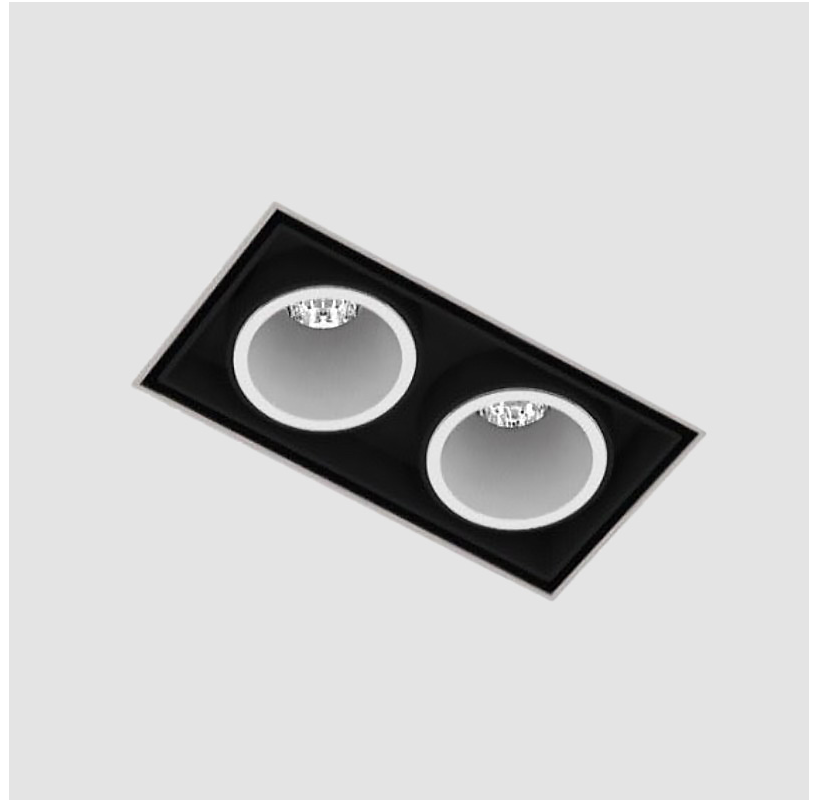

PHYSICAL

Shape: Rectangle
Length (mm): 70
Length (in): 2 ¾
Width (mm): 35
Width (in): 1 ⅜
Height (mm): 65
Height (in): 2 ⅞
Ceiling Thickness (mm): 12.5
Ceiling Thickness (in): 1/2
Min. Recessing Depth (mm): 100
Min. Recessing Depth (in): 3 ⅝
Light Distribution: Direct
Weight (kg): 0.246
Weight (lbs): 0.54

Fixture Finish: SSR / BKV / CWI / CRY / HAB / UFT / ITA / RUA / FTG / MYG / LOD / PUS / FRO / FUP / KIA / POP / BLS / SPG / MEY / GOH / GUM / CHC / COM / ABZ / JAG / OBR / MOS / ROR

Holder Finish: WHI / BLK

Fixture Material: Aluminum Die Cast

Cut-out Measurements: 82mm / 3 1/4" x 42mm / 1 5/8"

Upon Request: Unique Ceiling Thickness

ELECTRICAL

Lamp Type: LED (Zhaga Standard)
Input Wattage (W): 7.7
Total Output Wattage (W): 6.6
Dimming: Tri-Mode (Non-Dimming and Phase Dimming (120Vac only) and 0-10V Dimming)
Driver Included: No
Driver Location: Remote
Driver Type: Constant Current - Universal
Driver Class: Class 2
Input Voltage (V): 120 - 277
Constant Current (MA): 1050

LED

Number of LEDs: 2
Color Temperature (°K): 2700 / 3000 / 3500 / 4000
Max. Delivered Lumen (lm): 319 / 348 / 356 / 363
Nominal Lumen (lm): 440 / 480 / 490 / 500
CRI: >90 CRI
Lamp Life (hrs): 50000
Upon Request: Special Color Temperature

OPTICAL

Reflector: 8 / 18 / 34

Upon Request: Special Beam Angles

RATINGS AND CERTIFICATIONS

Certified By: CSA Certified to UL and CSA Standards

Zaneen Group Inc. © 2024. 1-800-388-3382, F-416-247-9319, www.zaneen.com

120mm
4 ¾"

12 ½ mm
½"

82mm x 42mm
3 ¼" x 1 ⅝"