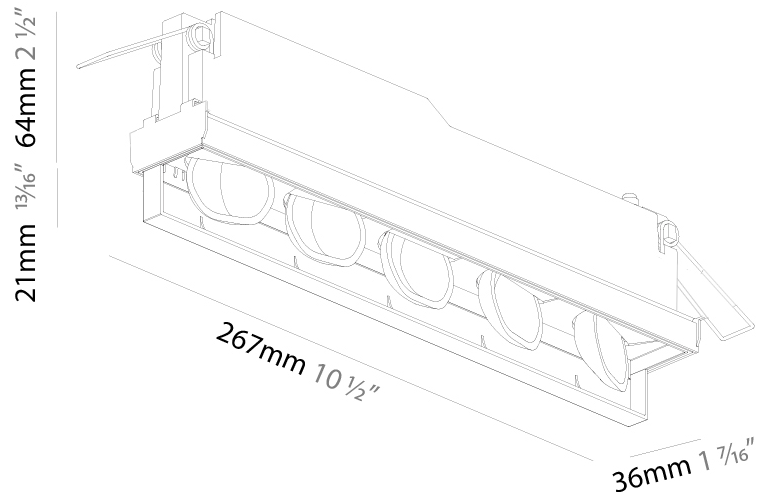

GENERAL

Series: Magiq
Subseries: Magiq Wallwash
Partner: Prolicht
Division: Architectural
Installation: Trimless
Product Type: Wallwash
Mounting Location: Ceiling
Light Distribution: Asymmetric

PHYSICAL

Shape: Rectangle
Length (mm): 267
Length (in): 10 1/2
Width (mm): 36
Width (in): 1 7/16
Height (mm): 64
Height (in): 2 1/2
Ceiling Thickness (mm): 12.5
Ceiling Thickness (in): 1/2
Min. Recessing Depth (mm): 100
Min. Recessing Depth (in): 3 15/16
Weight (kg): .943
Weight (lbs): 2.08
Fixture Material: Aluminum Die Cast
Cut-out Measurements: 273mm / 10 3/4" x 42mm / 1 5/8"

ELECTRICAL

Lamp Type: LED (Zhaga Standard)
Input Wattage (W): 33.4
Total Output Wattage (W): 29.6
Dimming: Tri-Mode (Non-Dimming and Phase Dimming (120Vac only) and 0-10V Dimming)
Driver Included: No
Driver Location: Remote
Driver Type: Constant Current - Universal
Driver Class: Class 1
Input Voltage (V): 120 - 277
Constant Current (MA): 500

LED

Number of LEDs: 5
Color Temperature (°K): 4000
Max. Delivered Lumen (lm): 2443
Nominal Lumen (lm): 2705
CRI: >90 CRI
Lamp Life (hrs): 50000

OPTICAL

Reflector: Asymmetric

RATINGS AND CERTIFICATIONS

Certified By: CSA Certified to UL and CSA Standards
IP rating: IP20