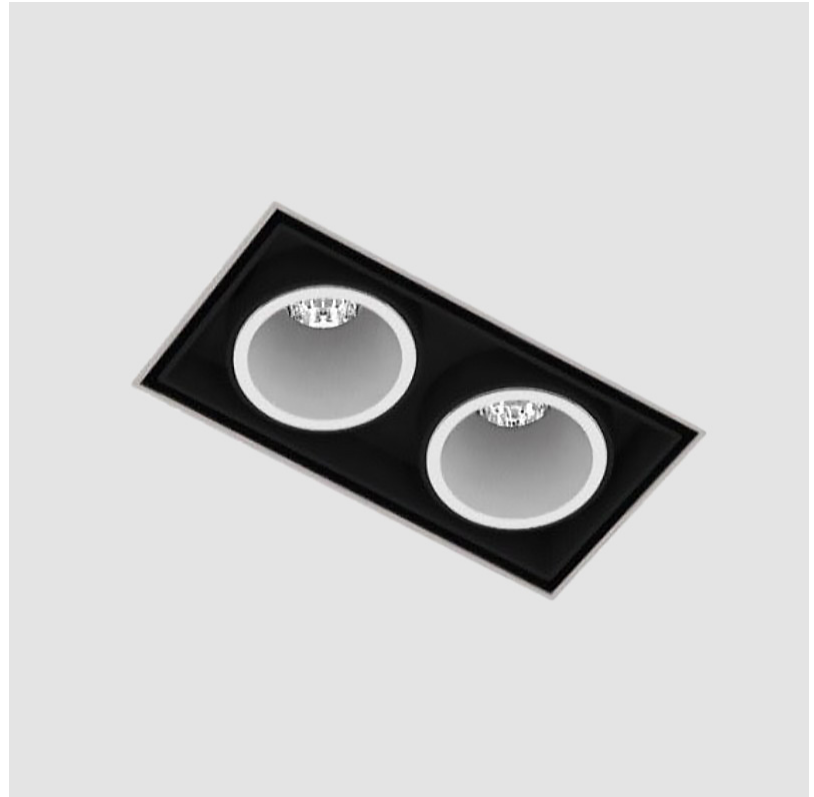

ELECTRICAL

Lamp Type: LED (Zhaga Standard)
Input Wattage (W): 7.7
Total Output Wattage (W): 6.6
Dimming: Tri-Mode (Non-Dimming and Phase Dimming (120Vac only) and 0-10V Dimming)
Driver Included: No
Driver Location: Remote
Driver Type: Constant Current - Universal
Driver Class: Class 2
Input Voltage (V): 120 - 277
Constant Current (MA): 1050

LED

Number of LEDs: 2
Color Temperature (°K): 2700 / 3000 / 3500 / 4000
Max. Delivered Lumen (lm): 319 / 348 / 356 / 363
Nominal Lumen (lm): 440 / 480 / 490 / 500
CRI: >90 CRI
Lamp Life (hrs): 50000
Upon Request: Special Color Temperature

OPTICAL

Reflector: 8 / 18 / 34
Upon Request: Special Beam Angles

RATINGS AND CERTIFICATIONS

Certified By: CSA Certified to UL and CSA Standards
Zaneen Lighting Inc. © 2024. 11800-306-3389, P 416-247-9349, www.zaneen.com

For additional international specifications by adding 'INT' at the end of the existing Model #. For assistance on 'custom' specifications, contact zteam@zaneen.com. In a constant effort to supply the best product, we reserve the right to change specifications or materials without notice. The most recent specification sheets are found at zaneen.com