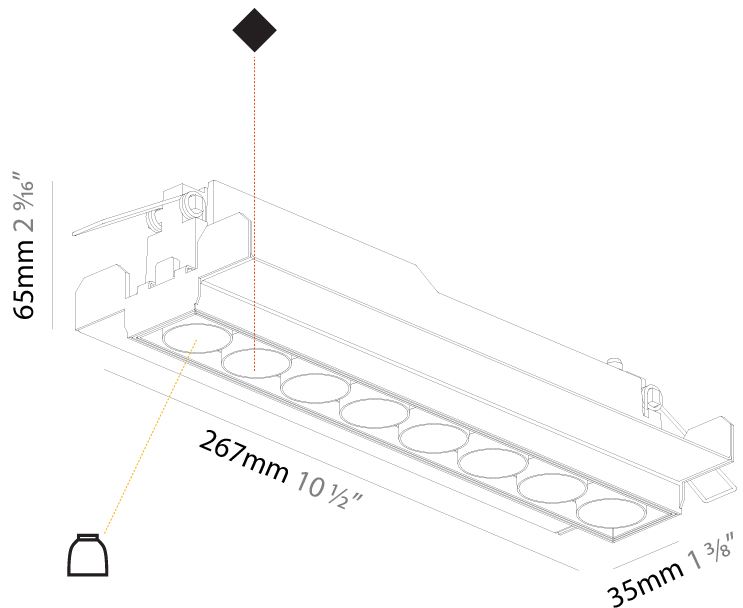

Fixture Finish: SSR / BKV / CWI / CRY / HAB / UFT / ITA / RUA / FTG / MYG / LOD / PUS / FRO / FUP / KIA / POP / BLS / SPG / MEY / GOH / GUM / CHC / COM / ABZ / JAG / OBR / MOS / ROR

Holder Finish: WHI / BLK

Fixture Material: Aluminum Die Cast

Cut-out Measurements: 273mm / 10 3/4" x 42mm / 1 5/8"

Upon Request: Unique Ceiling Thickness

ELECTRICAL

Lamp Type: LED (Zhaga Standard)
Input Wattage (W): 27
Total Output Wattage (W): 25.9
Dimming: Tri-Mode (Non-Dimming and Phase Dimming (120Vac only) and 0-10V Dimming)
Driver Included: No
Driver Location: Remote
Driver Type: Constant Current - Universal
Driver Class: Class 2
Input Voltage (V): 120 - 277
Constant Current (MA): 1050

LED

Number of LEDs: 8
Color Temperature (*K): 2700 / 3000 / 3500 / 4000
Max. Delivered Lumen (lm): MAX. 1561 / 1685 / 1721 / 1756
Nominal Lumen (lm): MAX. 1760 / 1900 / 1940 / 1980
CRI: >90 CRI
Lamp Life (hrs): 50000
Upon Request: Special Color Temperature

OPTICAL

Reflector*: 8 / 14 / 34
Upon Request: Special Beam Angles

RATINGS AND CERTIFICATIONS

Certified By: CSA Certified to UL and CSA Standards

In a constant effort to supply the best product, we reserve the right to change specifications or materials without notice. The most recent specification sheets are found at zaneen.com

100mm
3 15/16"

12 1/2 mm
1/2"

272mm x 42mm
10 11/16" x 1 5/8"

A