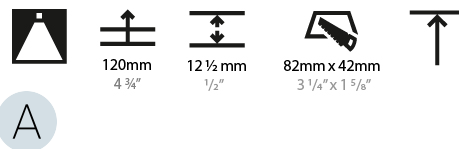

GENERAL

Series: Magiq
Subseries: Magiq 2 Cell
Brand: Prolicht
Division: Architectural
Mounting Type: Trimless
Mounting Location: Ceiling
Subcategory: Downlight

PHYSICAL

Shape: Rectangle
Length (mm): 70
Length (in): 2 ¾
Width (mm): 35
Width (in): 1 ⅜
Height (mm): 65
Height (in): 2 ⅙
Ceiling Thickness (mm): 12.5
Ceiling Thickness (in): 1/2
Min. Recessing Depth (mm): 100
Min. Recessing Depth (in): 3 ⅙
Light Distribution: Downlight
Weight (kg): 0.241
Weight (lbs): 0.53
Fixture Finish: BLK / WHI
Fixture Material: Aluminum Die Cast
Cut-out Measurements: 82mm / 3 1/4" x 42mm / 1 5/8"
Upon Request: Unique Ceiling Thickness

ELECTRICAL

Lamp Type: LED (Zhaga Standard)
Input Wattage (W): 9
Total Output Wattage (W): 8.2
Dimming: Tri-Mode (Non-Dimming and Phase Dimming (120Vac only) and 0-10V Dimming)
Driver Included: No
Driver Location: Remote
Driver Type: Constant Current - Universal
Driver Class: Class 2
Input Voltage (V): 120 - 277
Constant Current (MA): 1050

LED

Number of LEDs: 2
Color Temperature (°K): 2700 / 3000 / 3500 / 4000
Max. Delivered Lumen (lm): 314 / 342 / 350 / 357
Nominal Lumen (lm): 440 / 480 / 490 / 500
CRI: >90 CRI
Lamp Life (hrs): 50000
Upon Request: Special Color Temperature

OPTICAL

Reflector: 8 / 18 / 34
Upon Request: Special Beam Angles

RATINGS AND CERTIFICATIONS

Certified By: CSA Certified to UL and CSA Standards
IP rating: IP20

PROJECT	_____
TYPE	_____
SPECIFIER	_____
QUANTITY	_____
DATE	_____