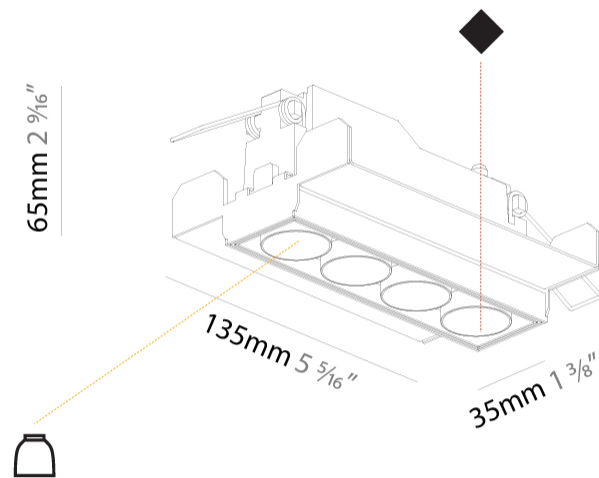

ELECTRICAL

Lamp Type: LED (Zhaga Standard)
Input Wattage (W): 14.3
Total Output Wattage (W): 13.3
Dimming: Tri-Mode (Non-Dimming and Phase Dimming (120Vac only) and 0-10V Dimming)
Driver Included: No
Driver Location: Recessed Housing
Driver Type: Constant Current - Universal
Driver Class: Class 2
Housing: See components
Input Voltage (V): 120 - 277
Constant Current (MA): 1050

LED

Number of LEDs: 4
Color Temperature (°K): 2700 / 3000 / 3500 / 4000
Max. Delivered Lumen (lm): 750 / 850 / 862 / 880
CRI: >90 CRI
Lamp Life (hrs): 50000
Upon Request: Special Color Temperature

OPTICAL

Reflector: 8 / 14 / 34
Upon Request: Special Beam Angles

RATINGS AND CERTIFICATIONS

Certified By: CSA Certified to UL and CSA Standards
Zaneen Group Inc. © 2024, 11800-388-3382, F-416-247-9319, www.zaneen.com

For international specifications by adding 'INT' at the end of the existing Model #. For assistance on 'custom' specifications, contact zteam@zaneen.com. In a constant effort to supply the best product, we reserve the right to change specifications or materials without notice. The most recent specification sheets are found at zaneen.com