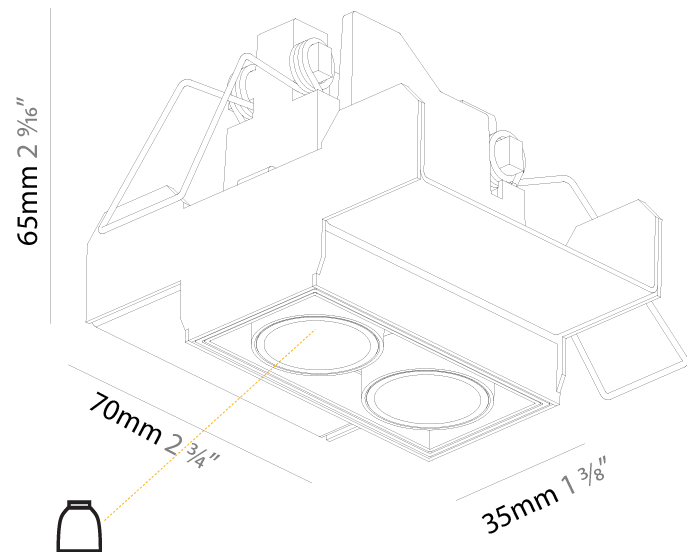

GENERAL

Series: Magiq
Subseries: Magiq 2 Cell
Brand: Prolicht
Division: Architectural
Mounting Type: Trimless
Mounting Location: Ceiling
Subcategory: Downlight

PHYSICAL

Shape: Rectangle
Length (mm): 70
Length (in): 2 ¾
Width (mm): 35
Width (in): 1 ⅜
Height (mm): 65
Height (in): 2 ⅙
Ceiling Thickness (mm): 12.5
Ceiling Thickness (in): 1/2
Min. Recessing Depth (mm): 100
Min. Recessing Depth (in): 3 ⅙
Light Distribution: Downlight
Weight (kg): 0.241
Weight (lbs): 0.53
Fixture Finish: BLK / WHI
Fixture Material: Aluminum Die Cast
Cut-out Measurements: 82mm / 3 1/4" x 42mm / 1 5/8"
Upon Request: Unique Ceiling Thickness

ELECTRICAL

Lamp Type: LED (Zhaga Standard)
Input Wattage (W): 9
Total Output Wattage (W): 8.2
Dimming: Tri-Mode (Non-Dimming and Phase Dimming (120Vac only) and 0-10V Dimming)
Driver Included: No
Driver Location: Remote
Driver Type: Constant Current - Universal
Driver Class: Class 2
Input Voltage (V): 120 - 277
Constant Current (MA): 1050

LED

Number of LEDs: 2
Color Temperature (°K): 2700 / 3000 / 3500 / 4000
Max. Delivered Lumen (lm): 314 / 342 / 350 / 357
Nominal Lumen (lm): 440 / 480 / 490 / 500
CRI: >90 CRI
Lamp Life (hrs): 50000
Upon Request: Special Color Temperature

OPTICAL

Reflector: 8 / 18 / 34
Upon Request: Special Beam Angles

RATINGS AND CERTIFICATIONS

Certified By: CSA Certified to UL and CSA Standards
IP rating: IP20

PROJECT	_____
TYPE	_____
SPECIFIER	_____
QUANTITY	_____
DATE	_____