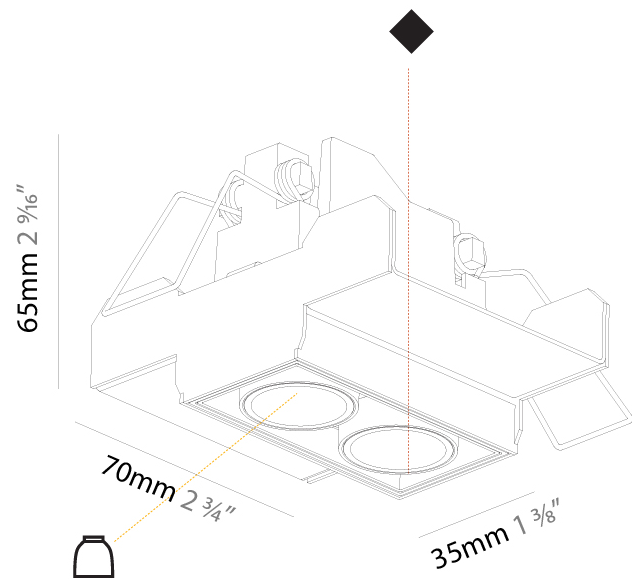

ELECTRICAL

Lamp Type: LED (Zhaga Standard)
Input Wattage (W): 7.7
Total Output Wattage (W): 6.6
Dimming: Tri-Mode (Non-Dimming and Phase Dimming (120Vac only) and 0-10V Dimming)
Driver Included: No
Driver Location: Remote
Driver Type: Constant Current - Universal
Driver Class: Class 2
Input Voltage (V): 120 - 277
Constant Current (MA): 1050

LED

Number of LEDs: 2
Color Temperature (°K): 2700 / 3000 / 3500 / 4000
Max. Delivered Lumen (lm): 319 / 348 / 356 / 363
Nominal Lumen (lm): 440 / 480 / 490 / 500
CRI: >90 CRI
Lamp Life (hrs): 50000
Upon Request: Special Color Temperature

OPTICAL

Reflector: 8 / 18 / 34
Upon Request: Special Beam Angles

RATINGS AND CERTIFICATIONS

Certified By: CSA Certified to UL and CSA Standards
Zaneen Lighting Inc. © 2024. 11800-306-3389, P 416-247-9349, www.zaneen.com

For additional international specifications by adding 'INT' at the end of the existing Model #. For assistance on 'custom' specifications, contact zteam@zaneen.com. In a constant effort to supply the best product, we reserve the right to change specifications or materials without notice. The most recent specification sheets are found at zaneen.com