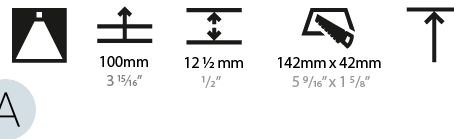

ELECTRICAL

Lamp Type: LED (Zhaga Standard)
Input Wattage (W): 14.3
Total Output Wattage (W): 13.3
Dimming: Tri-Mode (Non-Dimming and Phase Dimming (120Vac only) and 0-10V Dimming)
Driver Included: No
Driver Location: Recessed Housing
Driver Type: Constant Current - Universal
Driver Class: Class 2
Housing: See components
Input Voltage (V): 120 - 277
Constant Current (MA): 1050

LED

Number of LEDs: 4
Color Temperature (°K): 2700 / 3000 / 3500 / 4000
Max. Delivered Lumen (lm): 750 / 850 / 862 / 880
CRI: >90 CRI
Lamp Life (hrs): 50000
Upon Request: Special Color Temperature

OPTICAL

Reflector: 8 / 14 / 34
Upon Request: Special Beam Angles

RATINGS AND CERTIFICATIONS

For international specifications by adding 'INT' at the end of the existing Model #. For assistance on 'custom' specifications, contact zteam@zaneen.com.
In a constant effort to supply the best product, we reserve the right to change specifications or materials without notice. The most recent specification sheets are found at zaneen.com