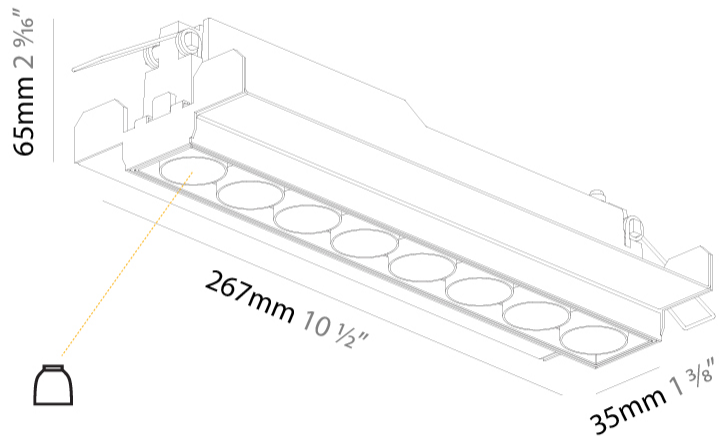

GENERAL

Series: Magiq
 Subseries: Magiq 8 Cell
 Brand: Prolicht
 Division: Architectural
 Mounting Type: Trimless
 Mounting Location: Ceiling
 Subcategory: Downlight

PHYSICAL

Shape: Rectangle
 Length (mm): 267
 Length (in): 10 1/2
 Width (mm): 35
 Width (in): 1 3/8
 Height (mm): 64
 Height (in): 2 1/2
 Ceiling Thickness (mm): 12.5
 Ceiling Thickness (in): 1/2
 Min. Recessing Depth (mm): 100
 Min. Recessing Depth (in): 3 15/16
 Weight (kg): 0.737
 Weight (lbs): 1.61
 Fixture Finish: BLK / WHI
 Fixture Material: Aluminum Die Cast
 Cut-out Measurements: 272mm / 10 11/16" x 42mm / 1 5/8"
 Upon Request: Unique Ceiling Thickness

OPTICAL

Reflector: 8 / 14 / 34
 Upon Request: Special Beam Angles

RATINGS AND CERTIFICATIONS

Certified By: CSA Certified to UL and CSA Standards
 IP rating: IP20

100mm
3 15/16"

12 1/2 mm
1/2"

272mm x 42mm
10 11/16" x 1 5/8"

GENERAL

Series: Magiq
 Subseries: Magiq 4 Cell Korona
 Brand: Prolicht
 Division: Architectural
 Mounting Type: Trimless
 Mounting Location: Ceiling
 Subcategory: Downlight

PHYSICAL

Shape: Rectangle
 Length (mm): 135
 Length (in): 5 ⁵/₁₆
 Width (mm): 35
 Width (in): 1 ³/₈
 Height (mm): 65
 Height (in): 2 ⁹/₁₆
 Ceiling Thickness (mm): 12.5
 Ceiling Thickness (in): 1/2
 Min. Recessing Depth (mm): 100
 Min. Recessing Depth (in): 3 ¹⁵/₁₆
 Light Distribution: Downlight
 Weight (kg): 0.401
 Weight (lbs): 0.88
 Fixture Finish: SSR / BKV / CWI / CRY / HAB / UFT / ITA / RUA / FTG / MYG / LOD / PUS / FRO / FUP / KIA / POP / BLS / SPG / MEY / GOH / GUM / CHC / COM / ABZ / JAG / OBR / MOS / ROR
 Holder Finish: WHI / BLK
 Fixture Material: Aluminum Die Cast
 Cut-out Measurements: 142mm / 5 9/16" x 42mm / 1 5/8"
 Upon Request: Unique Ceiling Thickness