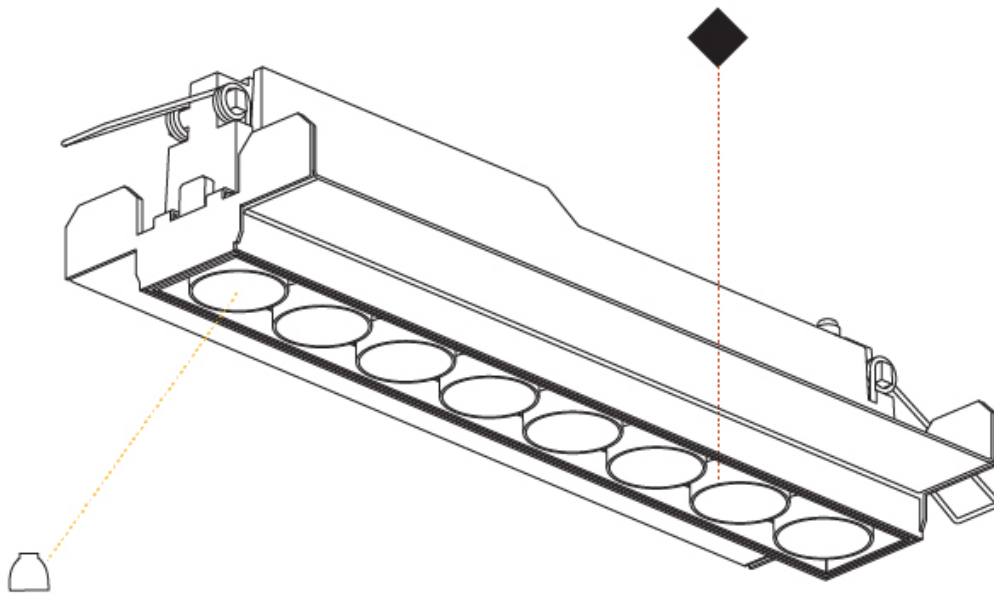

100mm
3 15/16"

12 1/2 mm
1/2"

272mm x 42mm
10 11/16" x 1 5/8"

A

MAGIQ 8 CELL KORONA TRIMLESS

A35136-

PROJECT	_____
TYPE	_____
SPECIFIER	_____
QUANTITY	_____
DATE	_____

MAGIQ 4 CELL TRIMLESS