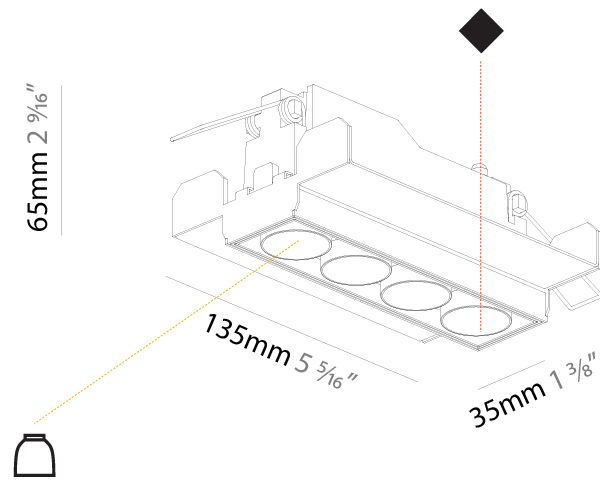

ELECTRICAL

Lamp Type: LED (Zhaga Standard)
Input Wattage (W): 14.3
Total Output Wattage (W): 13.3
Dimming: Tri-Mode (Non-Dimming and Phase Dimming (120Vac only) and 0-10V Dimming)
Driver Included: No
Driver Location: Recessed Housing
Driver Type: Constant Current - Universal
Driver Class: Class 2
Housing: See components
Input Voltage (V): 120 - 277
Constant Current (MA): 1050

LED

Number of LEDs: 4
Color Temperature (°K): 2700 / 3000 / 3500 / 4000
Max. Delivered Lumen (lm): 750 / 850 / 862 / 880
CRI: >90 CRI
Lamp Life (hrs): 50000
Upon Request: Special Color Temperature

OPTICAL

Reflector: 8 / 14 / 34
Upon Request: Special Beam Angles

RATINGS AND CERTIFICATIONS

For international specifications by adding 'INT' at the end of the existing Model #. For assistance on 'custom' specifications, contact zteam@zaneen.com.
In a constant effort to supply the best product, we reserve the right to change specifications or materials without notice. The most recent specification sheets are found at zaneen.com